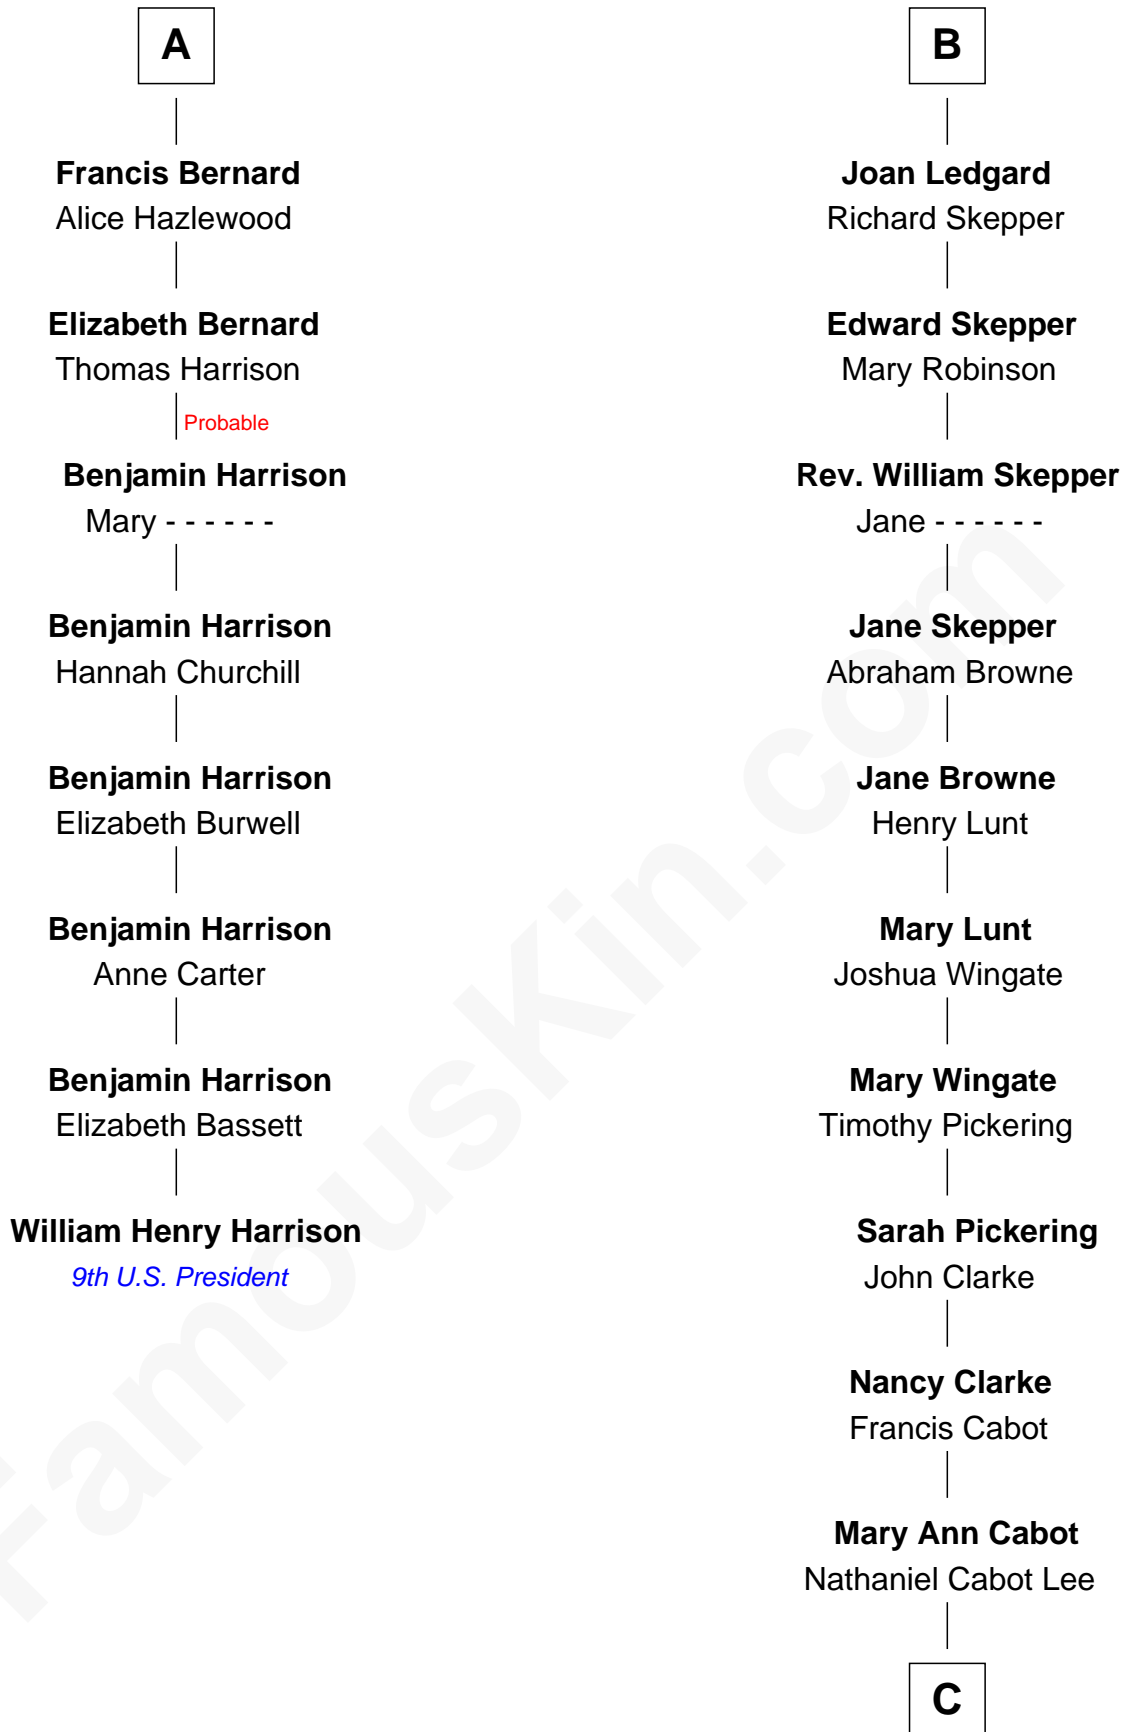

**FamousKin.com**  
**Relationship Chart of**  
**William Henry Harrison**  
*9th U.S. President*

14th cousin 5 times removed of

**Alice (Lee) Roosevelt**  
*First Wife of President Theodore Roosevelt*

**C**

**John Clarke Lee**  
Harriet Paine Rose

**George Cabot Lee**  
Caroline Watts Haskell

**Alice (Lee) Roosevelt**  
*Wife of President Theodore Roosevelt*

FamousKin.com