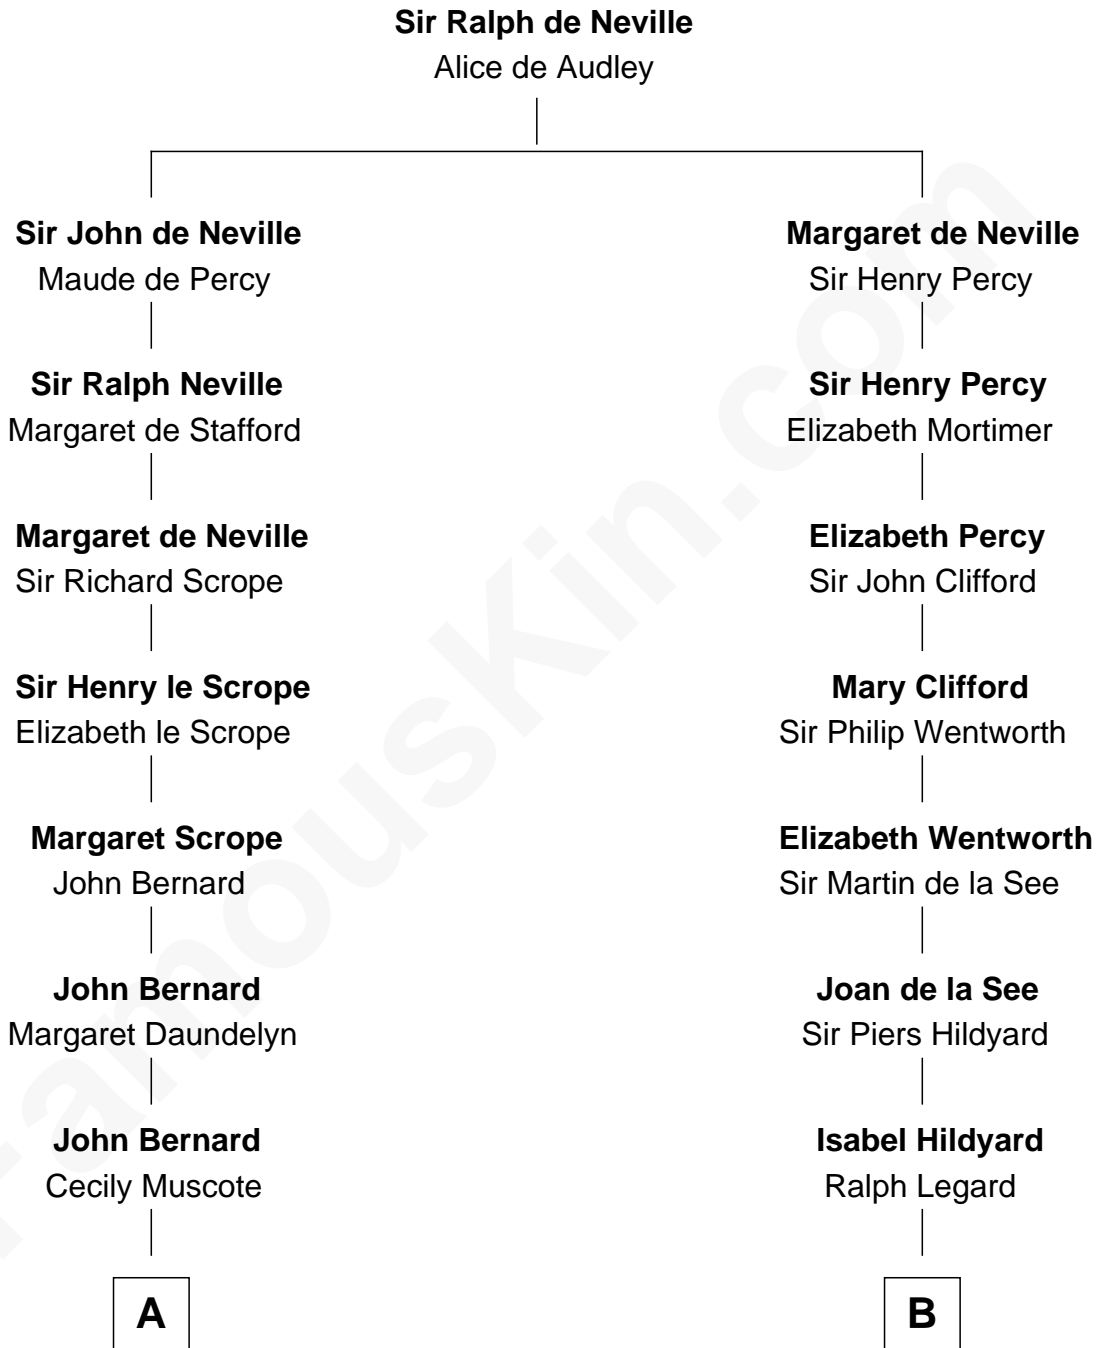

**FamousKin.com**  
**Relationship Chart of**  
**William Henry Harrison**  
*9th U.S. President*

14th cousin 5 times removed of

**Alice (Lee) Roosevelt**  
*First Wife of President Theodore Roosevelt*

**C**

**John Clarke Lee**  
Harriet Paine Rose

**George Cabot Lee**  
Caroline Watts Haskell

**Alice (Lee) Roosevelt**  
*Wife of President Theodore Roosevelt*

FamousKin.com