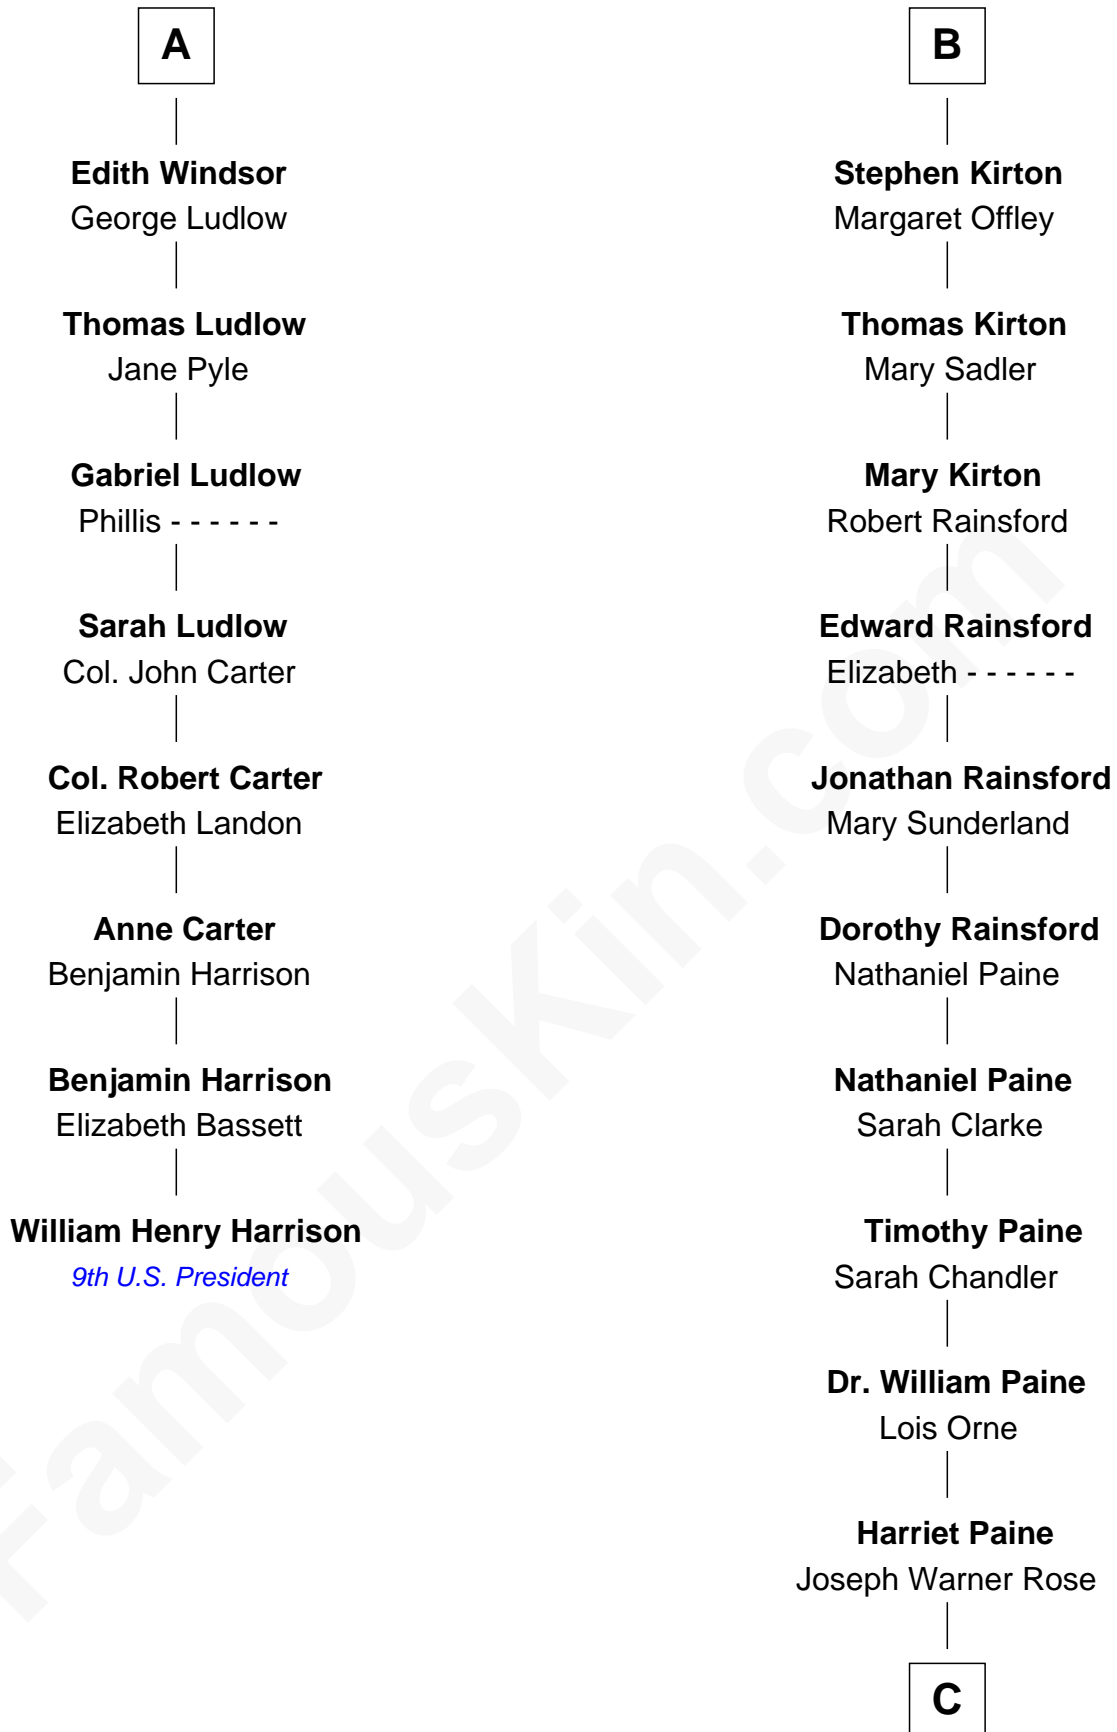

FamousKin.com
Relationship Chart of
William Henry Harrison
9th U.S. President

14th cousin 5 times removed of

Alice (Lee) Roosevelt
First Wife of President Theodore Roosevelt

C

Harriet Paine Rose

John Clarke Lee

George Cabot Lee

Caroline Watts Haskell

Alice (Lee) Roosevelt

Wife of President Theodore Roosevelt

FamousKin.com