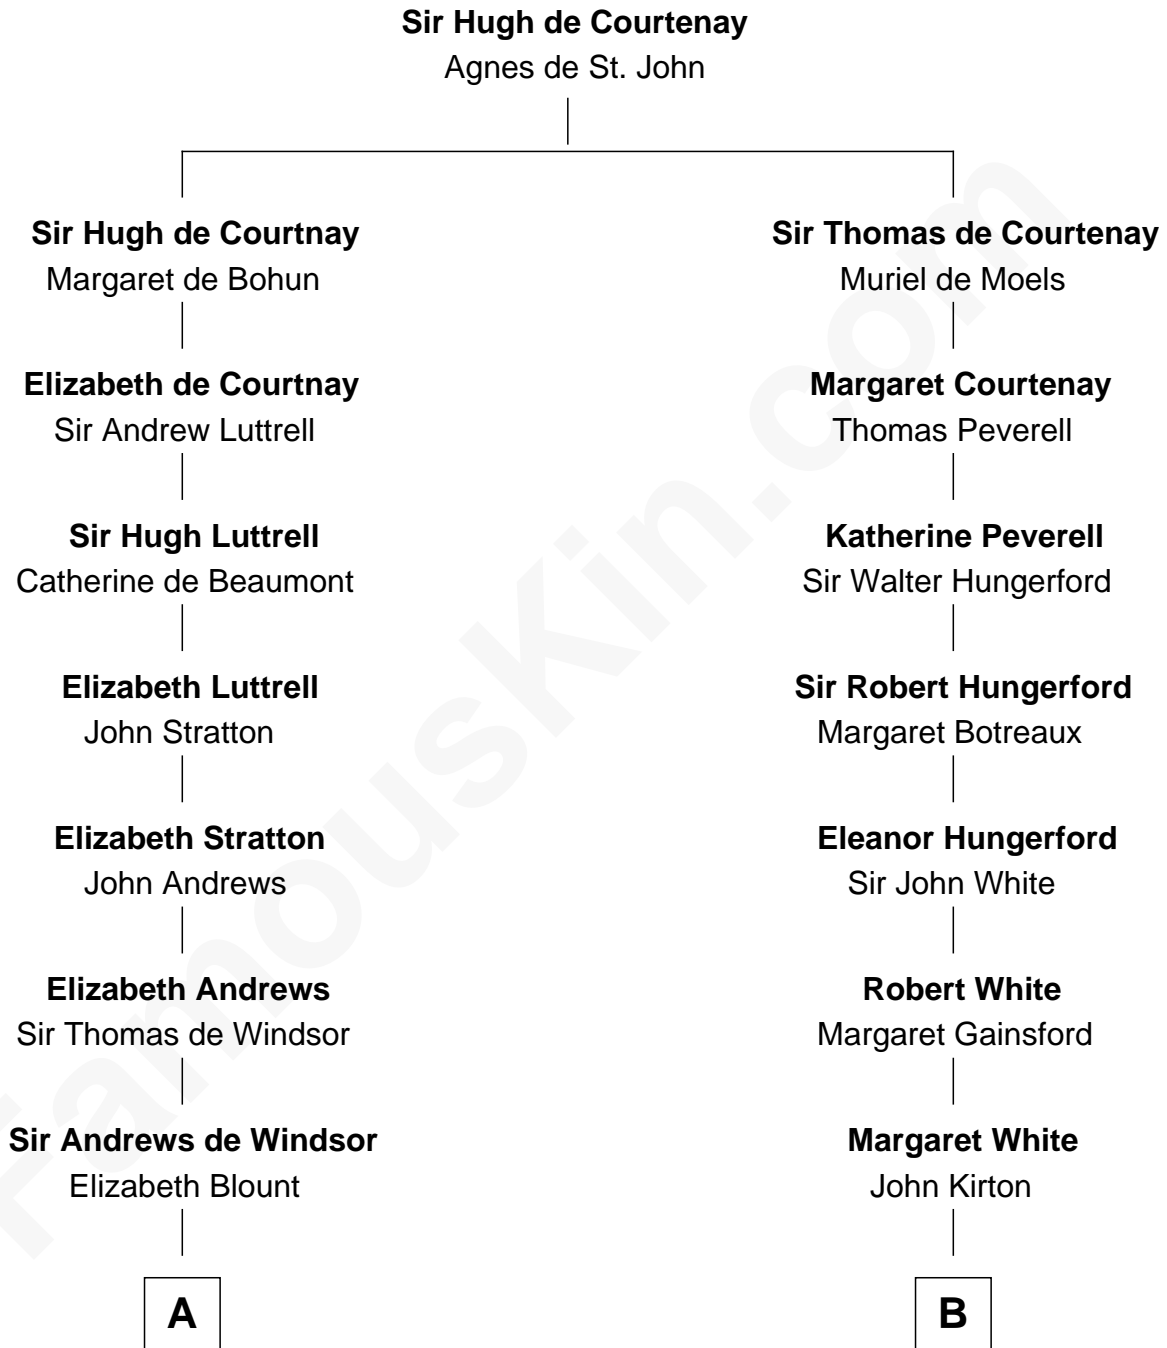

FamousKin.com
Relationship Chart of
William Henry Harrison
9th U.S. President

14th cousin 5 times removed of

Alice (Lee) Roosevelt
First Wife of President Theodore Roosevelt

C

Harriet Paine Rose

John Clarke Lee

George Cabot Lee

Caroline Watts Haskell

Alice (Lee) Roosevelt

Wife of President Theodore Roosevelt

FamousKin.com