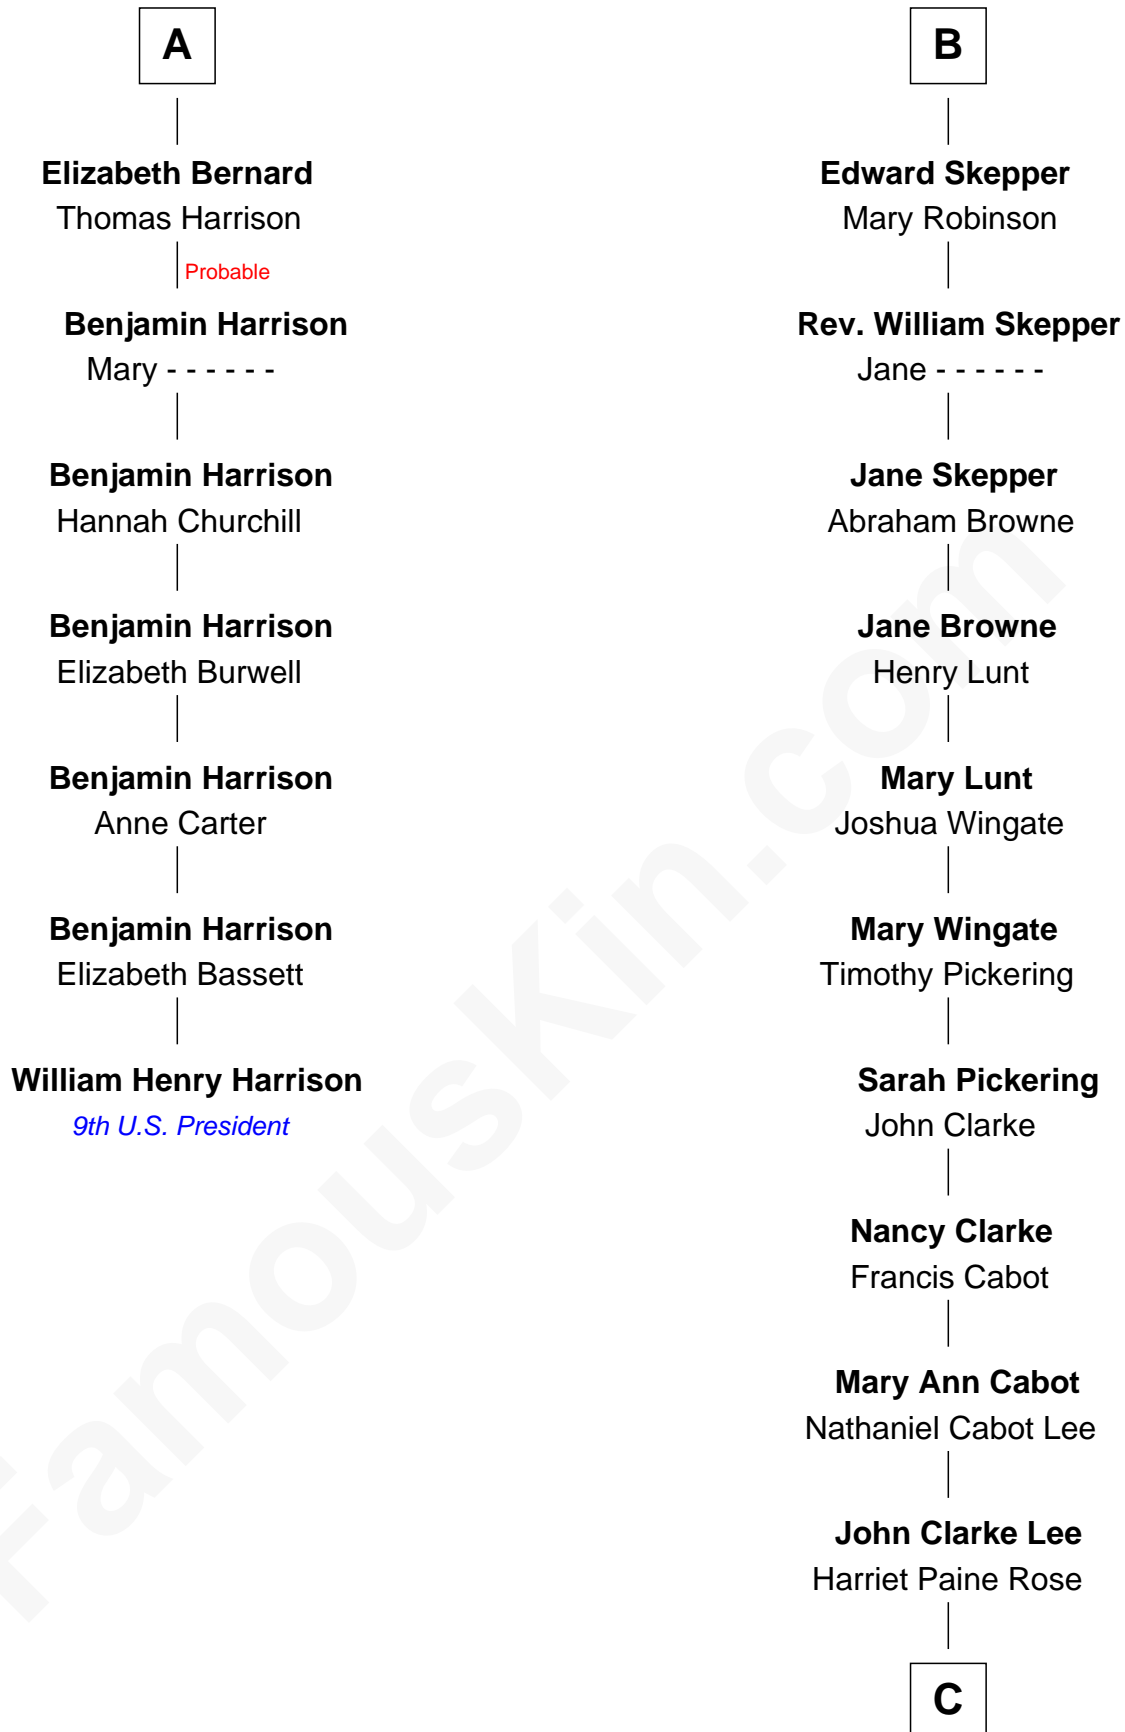

FamousKin.com
Relationship Chart of
William Henry Harrison
9th U.S. President

13th cousin 5 times removed of

Alice (Lee) Roosevelt
First Wife of President Theodore Roosevelt

C

George Cabot Lee
Caroline Watts Haskell

Alice (Lee) Roosevelt
Wife of President Theodore Roosevelt

FamousKin.com