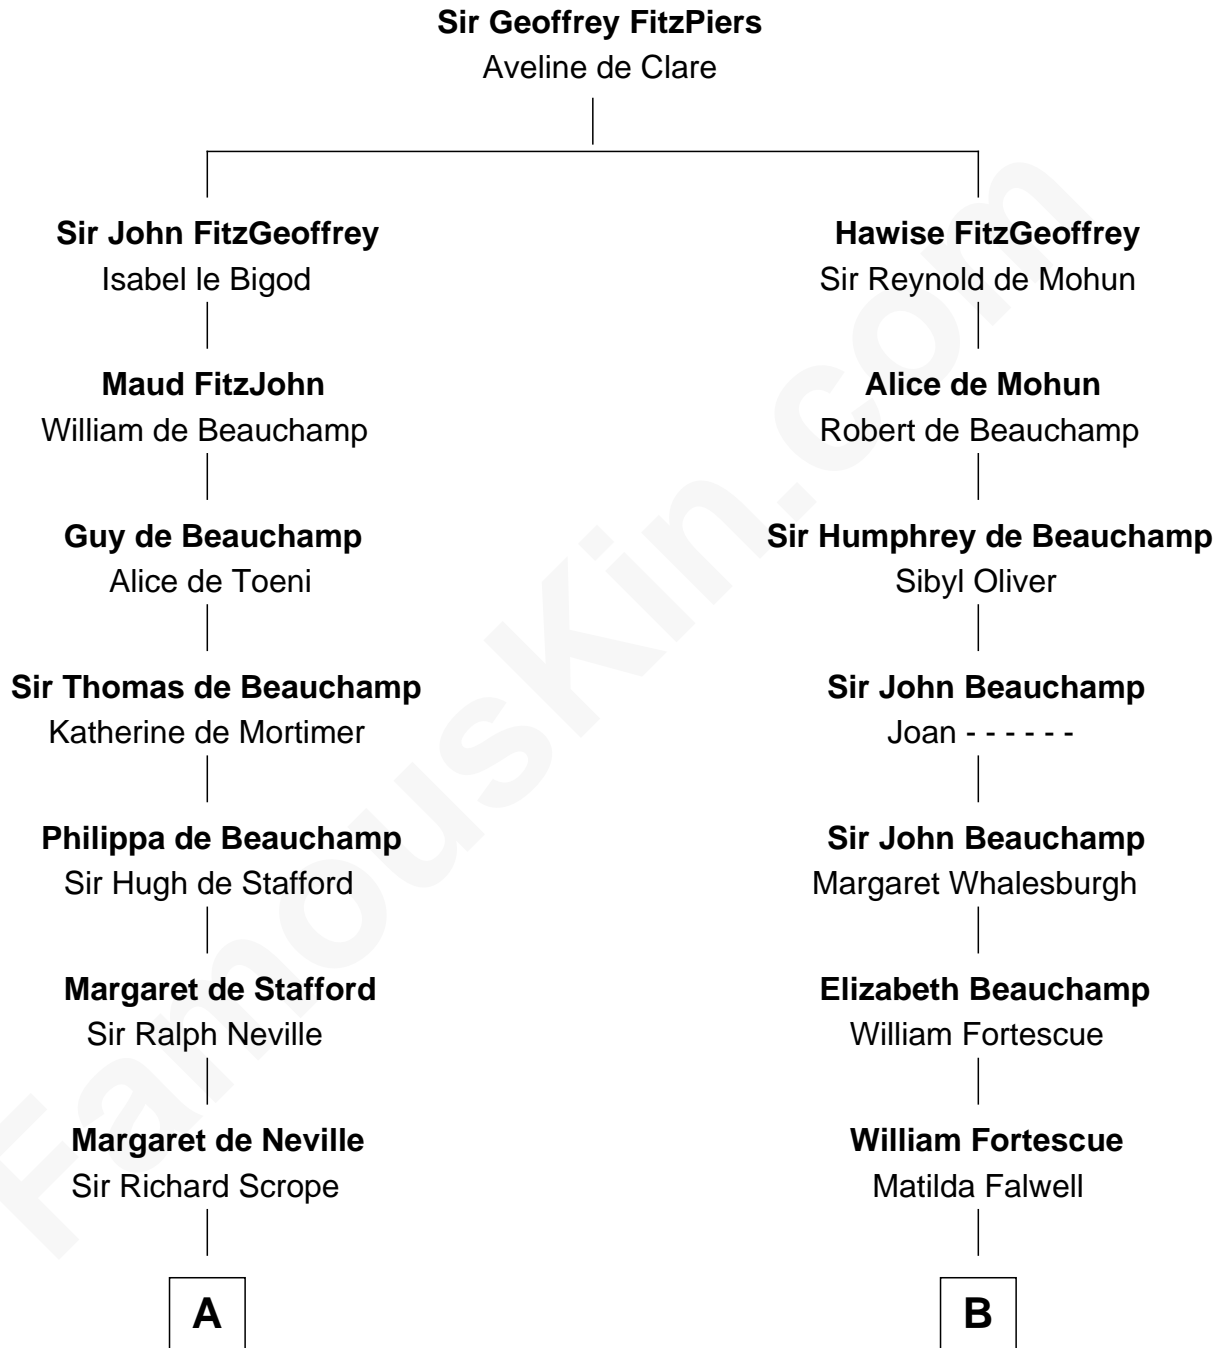

**FamousKin.com**  
**Relationship Chart of**  
**William Henry Harrison**  
*9th U.S. President*

**18th cousin 3 times removed of**  
**Edith (Carow) Roosevelt**  
*First Lady of President Theodore Roosevelt*

**C**

**Benjamin Harrison**

Elizabeth Bassett

**William Henry Harrison**

*9th U.S. President*

**D**

**Timothy Edwards**

Rhoda Ogden

**Sarah Edwards**

Daniel Tyler

**Gen. Daniel Tyler**

Emily Lee

**Gertrude Elizabeth Tyler**

Charles Carow

**Edith (Carow) Roosevelt**

*First Lady of Theodore Roosevelt*