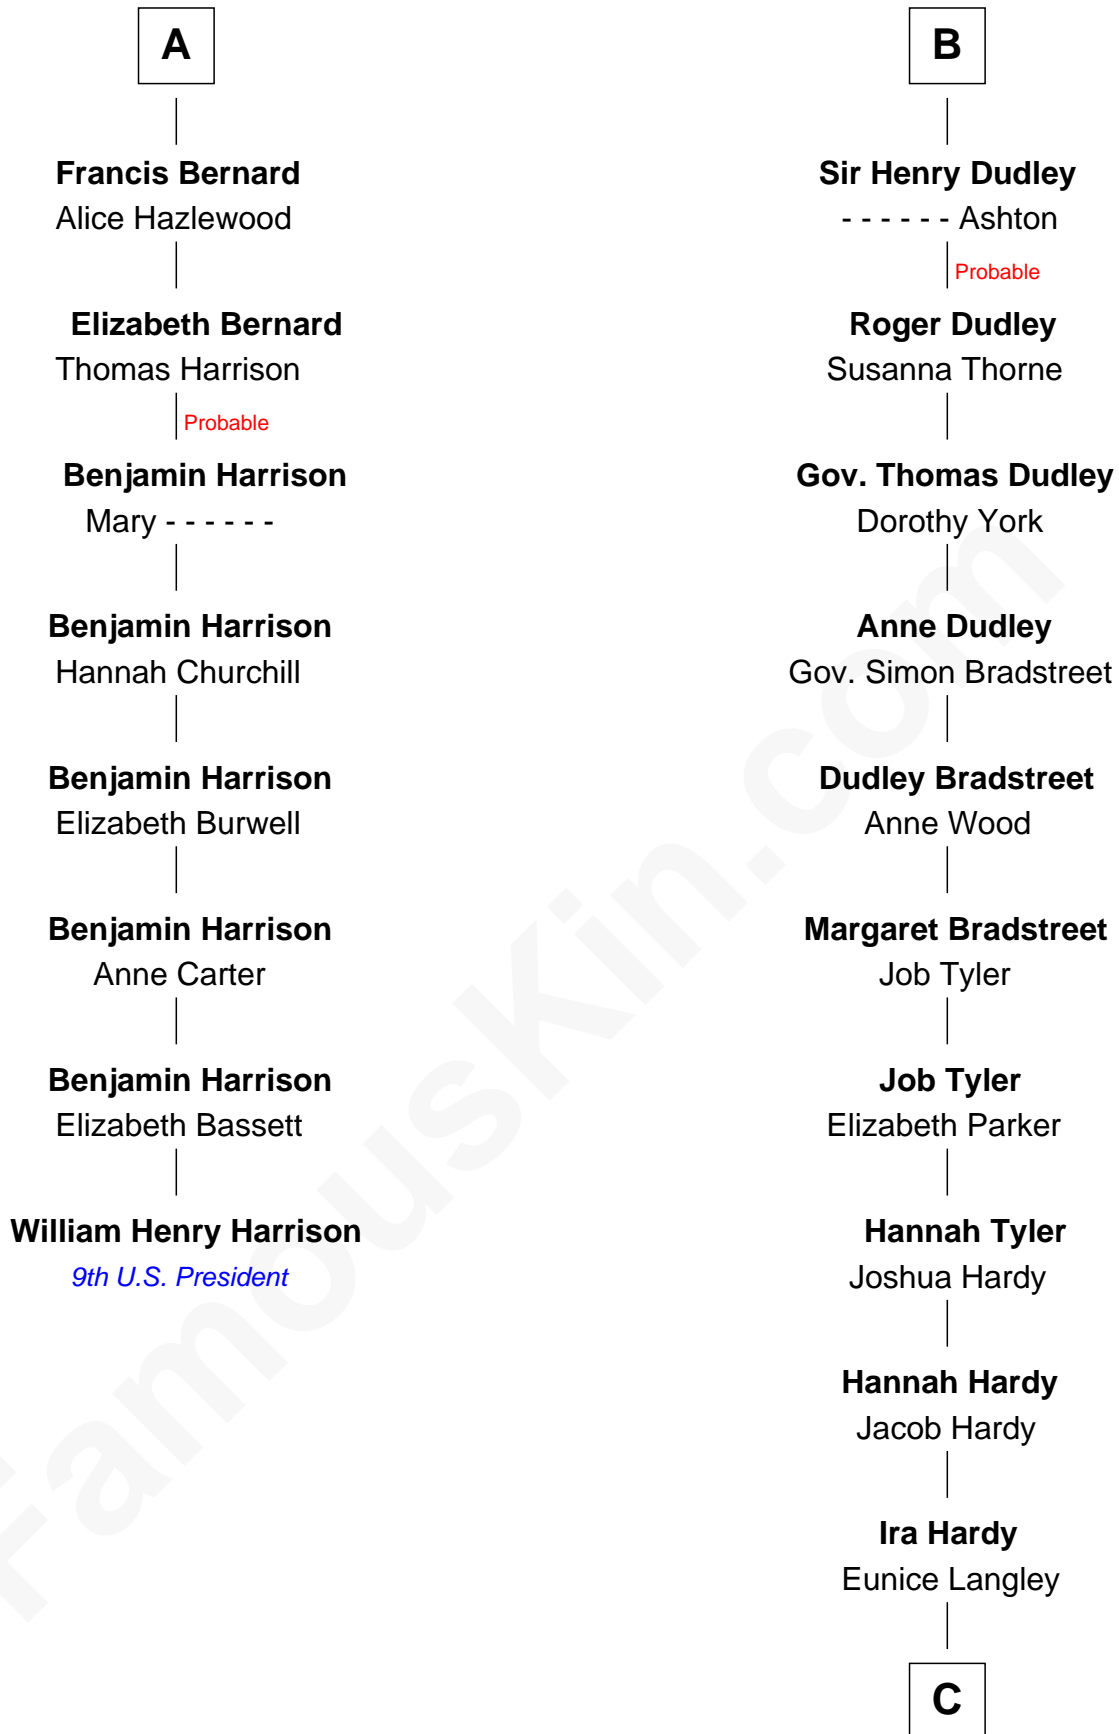

**FamousKin.com**  
**Relationship Chart of**  
**William Henry Harrison**  
*9th U.S. President*

14th cousin 7 times removed of

**James Taylor**  
*Singer-Songwriter*

**C**

—  
**Lovercia L. Hardy**

Willard Knox

—  
**Fred Charles Knox**

Ruth Elizabeth Collins

—  
**Ella Angelique Knox**

Henry Herman Woodard

—  
**Gertrude Arline Woodard**

Dr. Isaac Montrose Taylor

—  
**James Taylor**

*Singer-Songwriter*