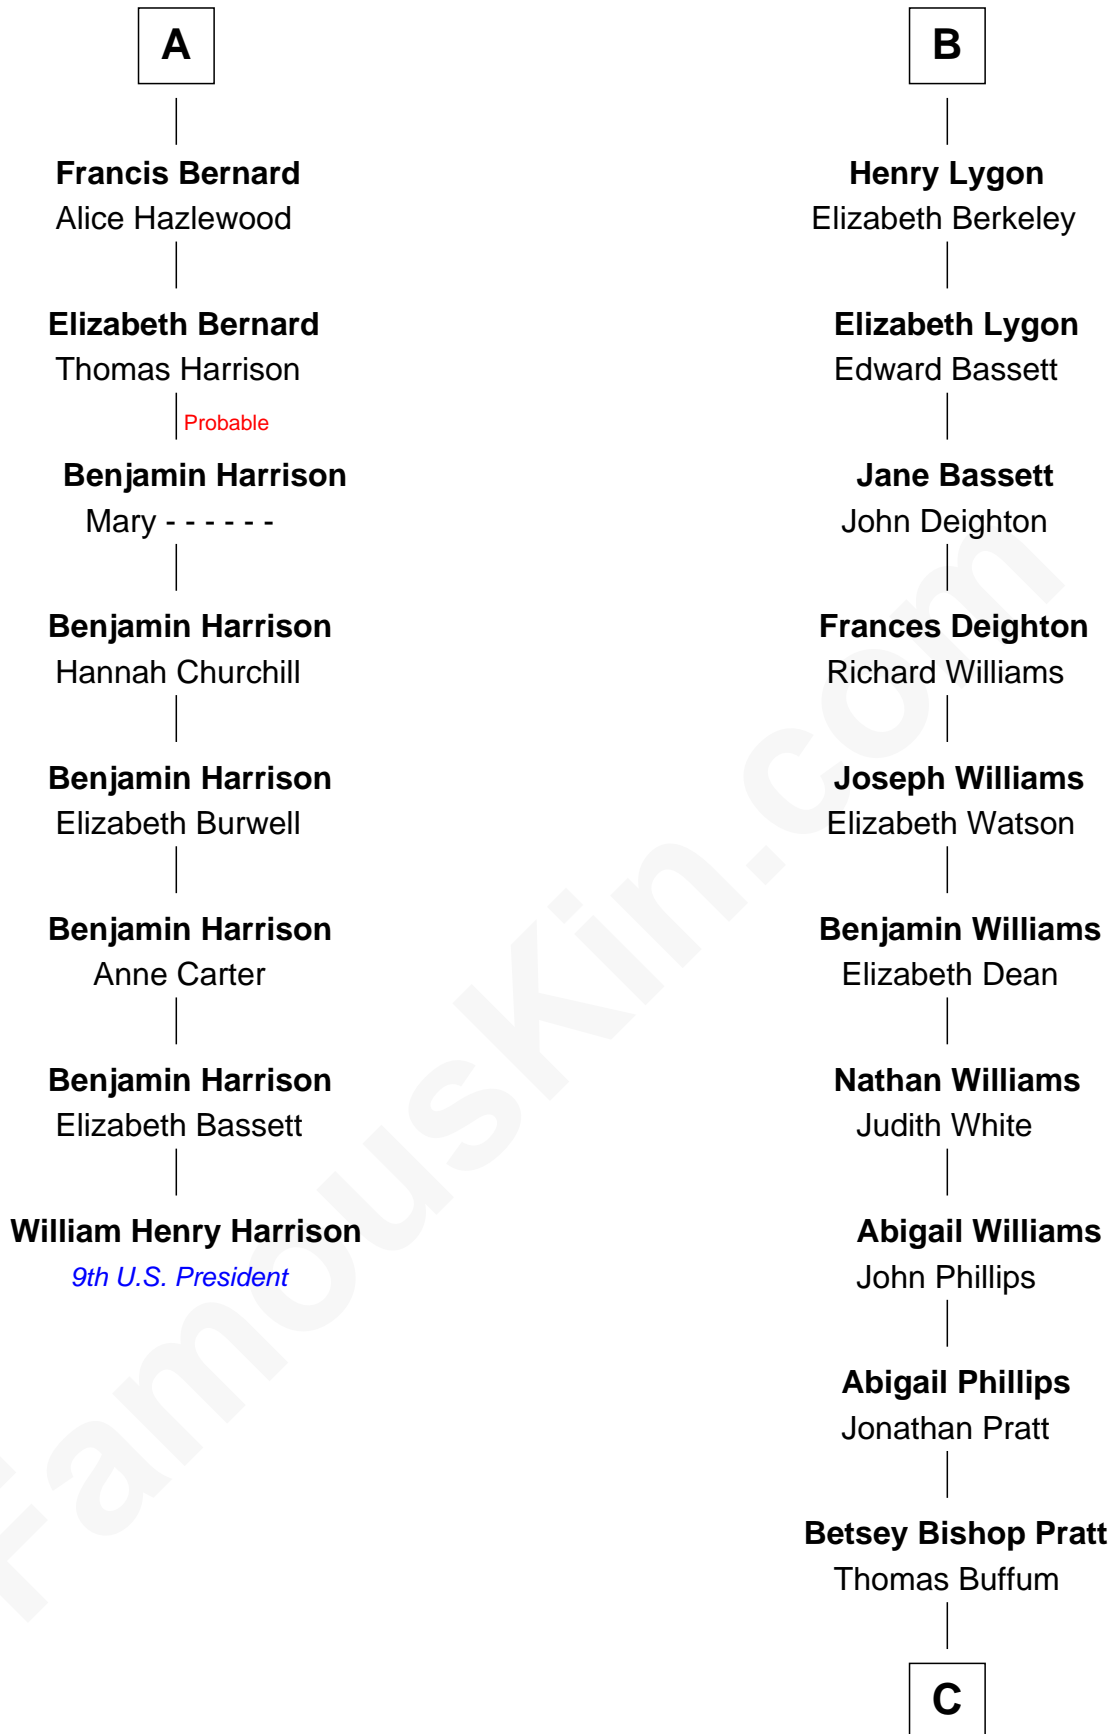

FamousKin.com
Relationship Chart of
William Henry Harrison
9th U.S. President

14th cousin 7 times removed of

James Taylor
Singer-Songwriter

Ralph de Stafford
 Margaret de Audley

C

Eliza Ann Buffum
Granville Hall Leonard

Emily Roxanna Leonard
Stanford Lyman Haynes

Theodosia Haynes
Alexander Taylor

Dr. Isaac Montrose Taylor
Gertrude Arline Woodard

James Taylor
Singer-Songwriter