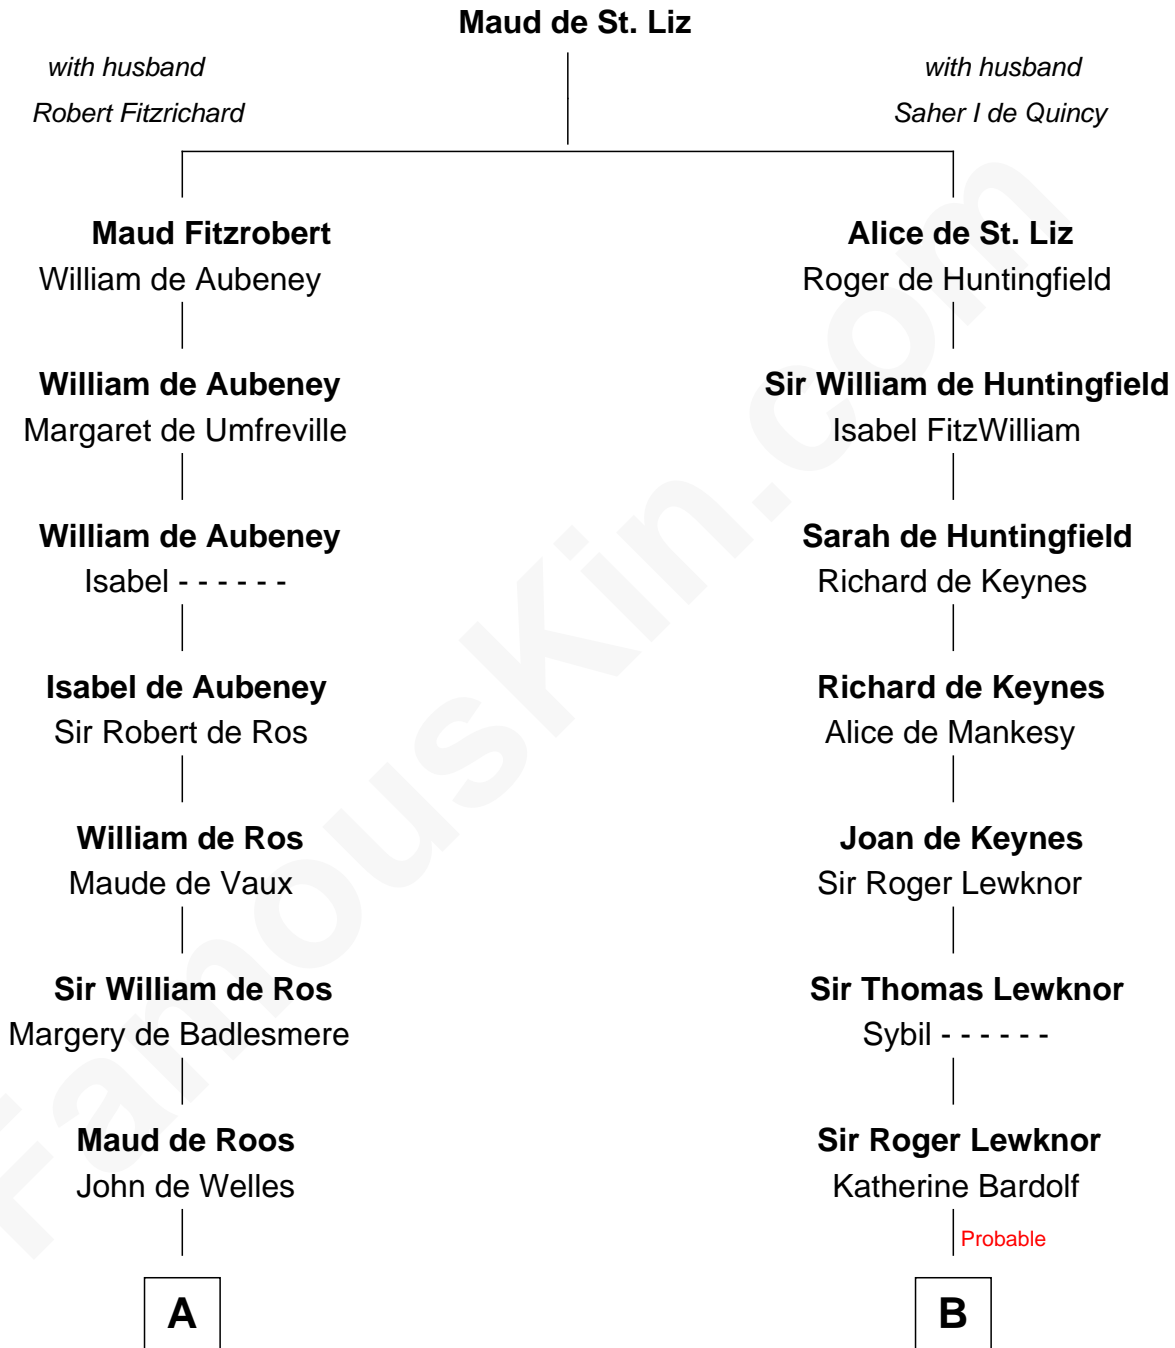

FamousKin.com

Relationship Chart of

William Henry Harrison

9th U.S. President

17th cousin 3 times removed of

William Stoughton

Chief Judge and Prosecutor, Salem Witch Trials 1692

C

Benjamin Harrison
Elizabeth Burwell

Benjamin Harrison
Anne Carter

Benjamin Harrison
Elizabeth Bassett

William Henry Harrison
9th U.S. President

FamousKin.com