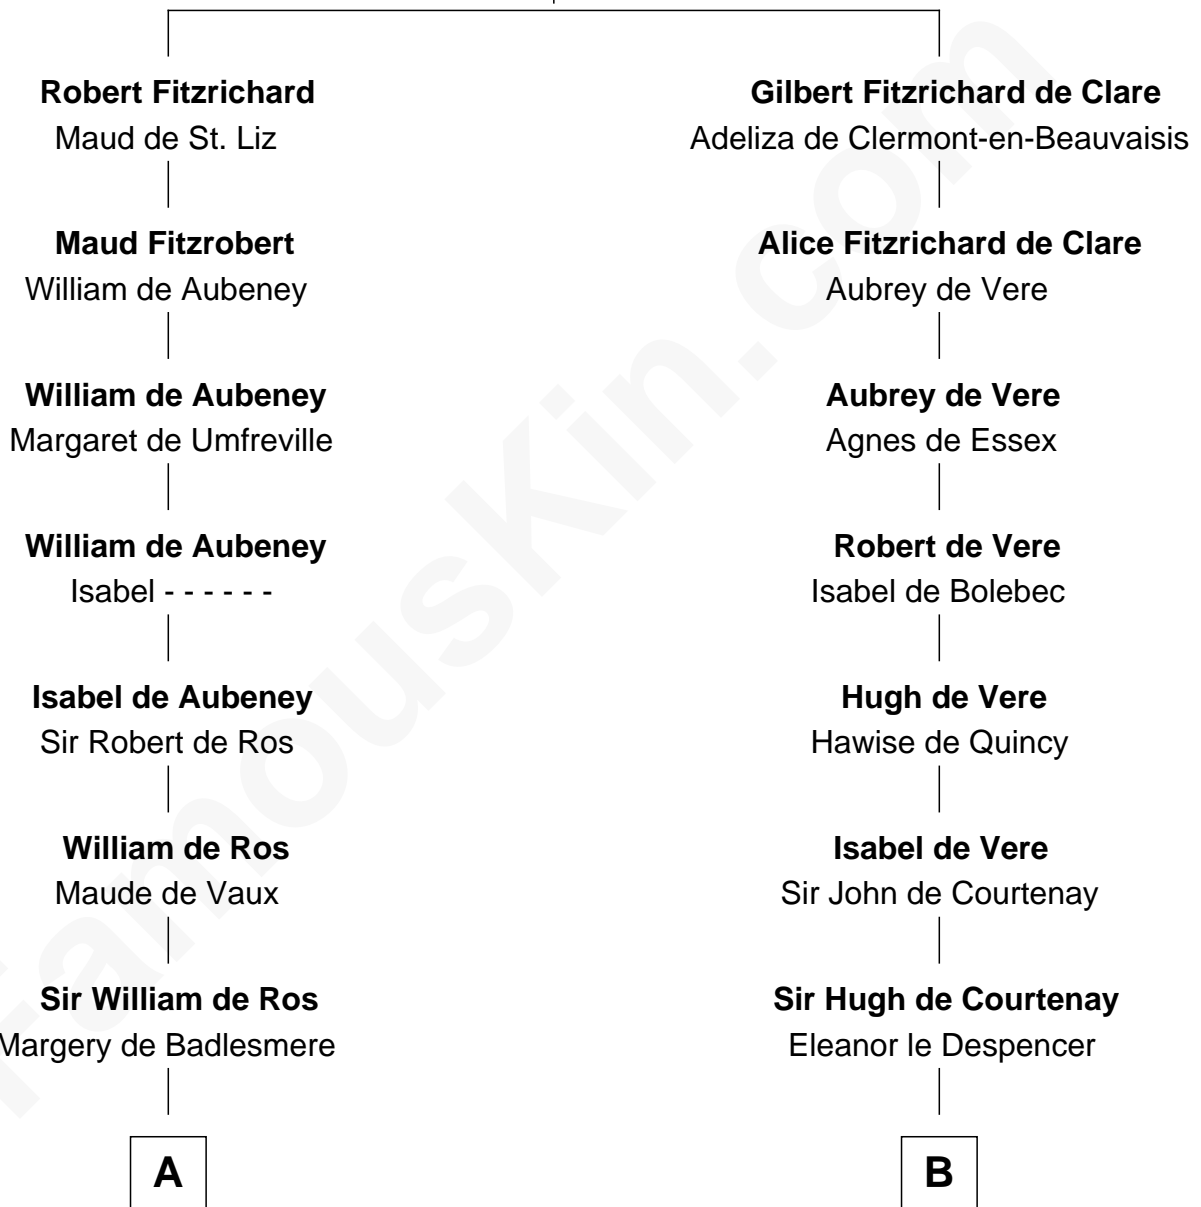

Richard Fitzgilbert

Rohese Giffard