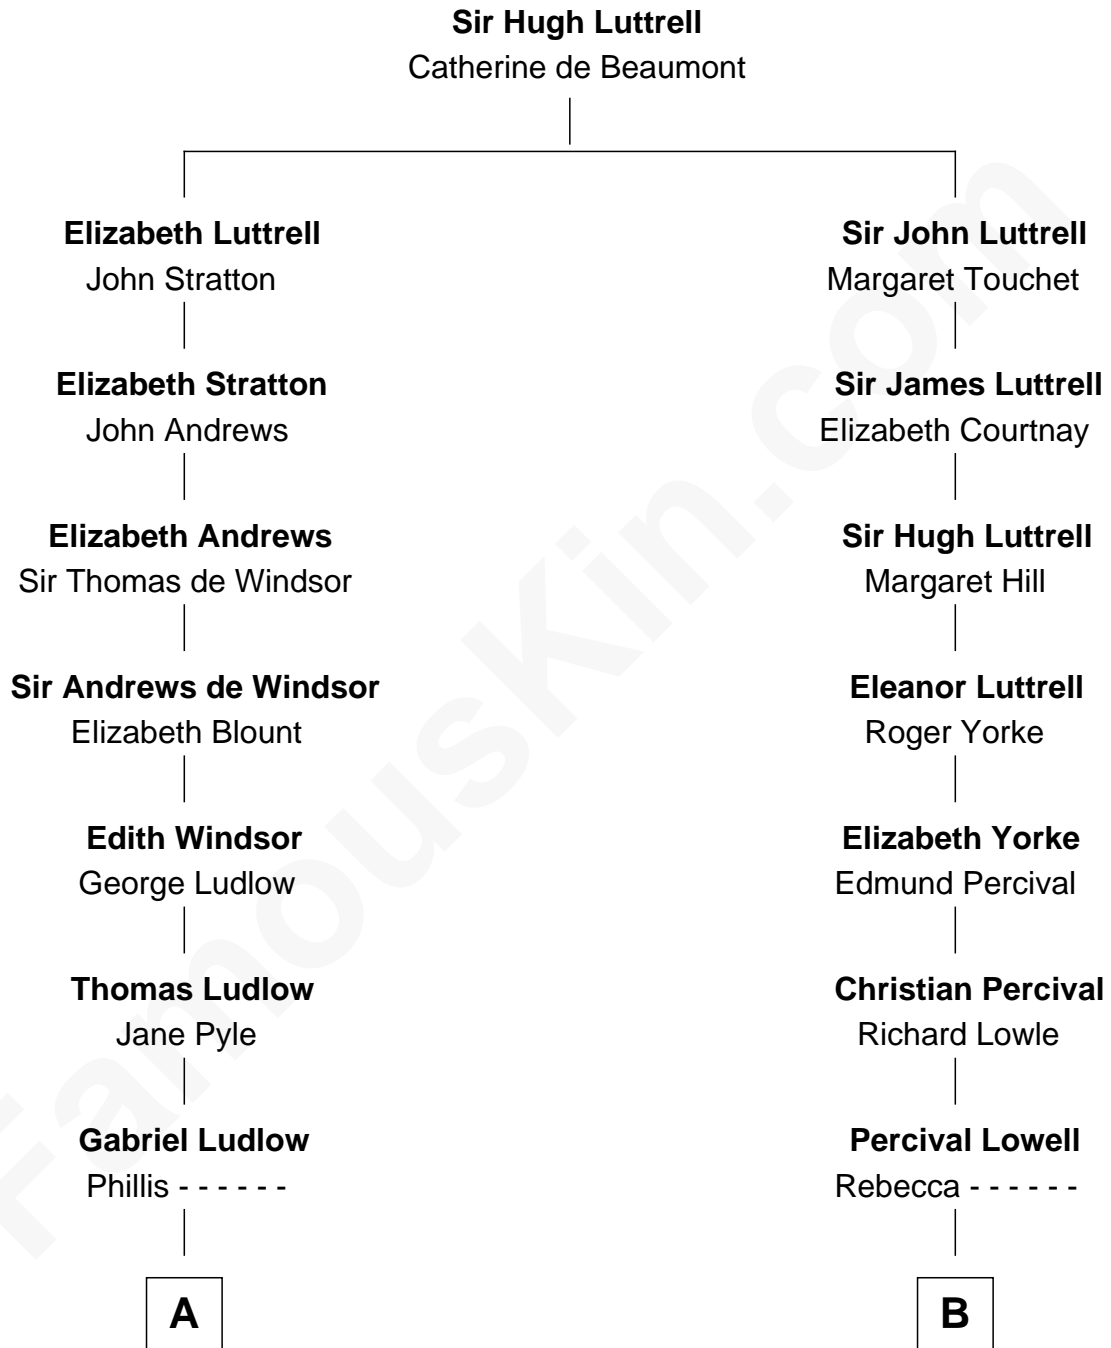

FamousKin.com
Relationship Chart of
William Henry Harrison
9th U.S. President

11th cousin 7 times removed of
Marie-Chantal Miller
Crown Princess of Greece

C

Robert Warren Miller
Marie Clara Pesantes

Marie-Chantal Miller
Crown Princess of Greece

FamousKin.com