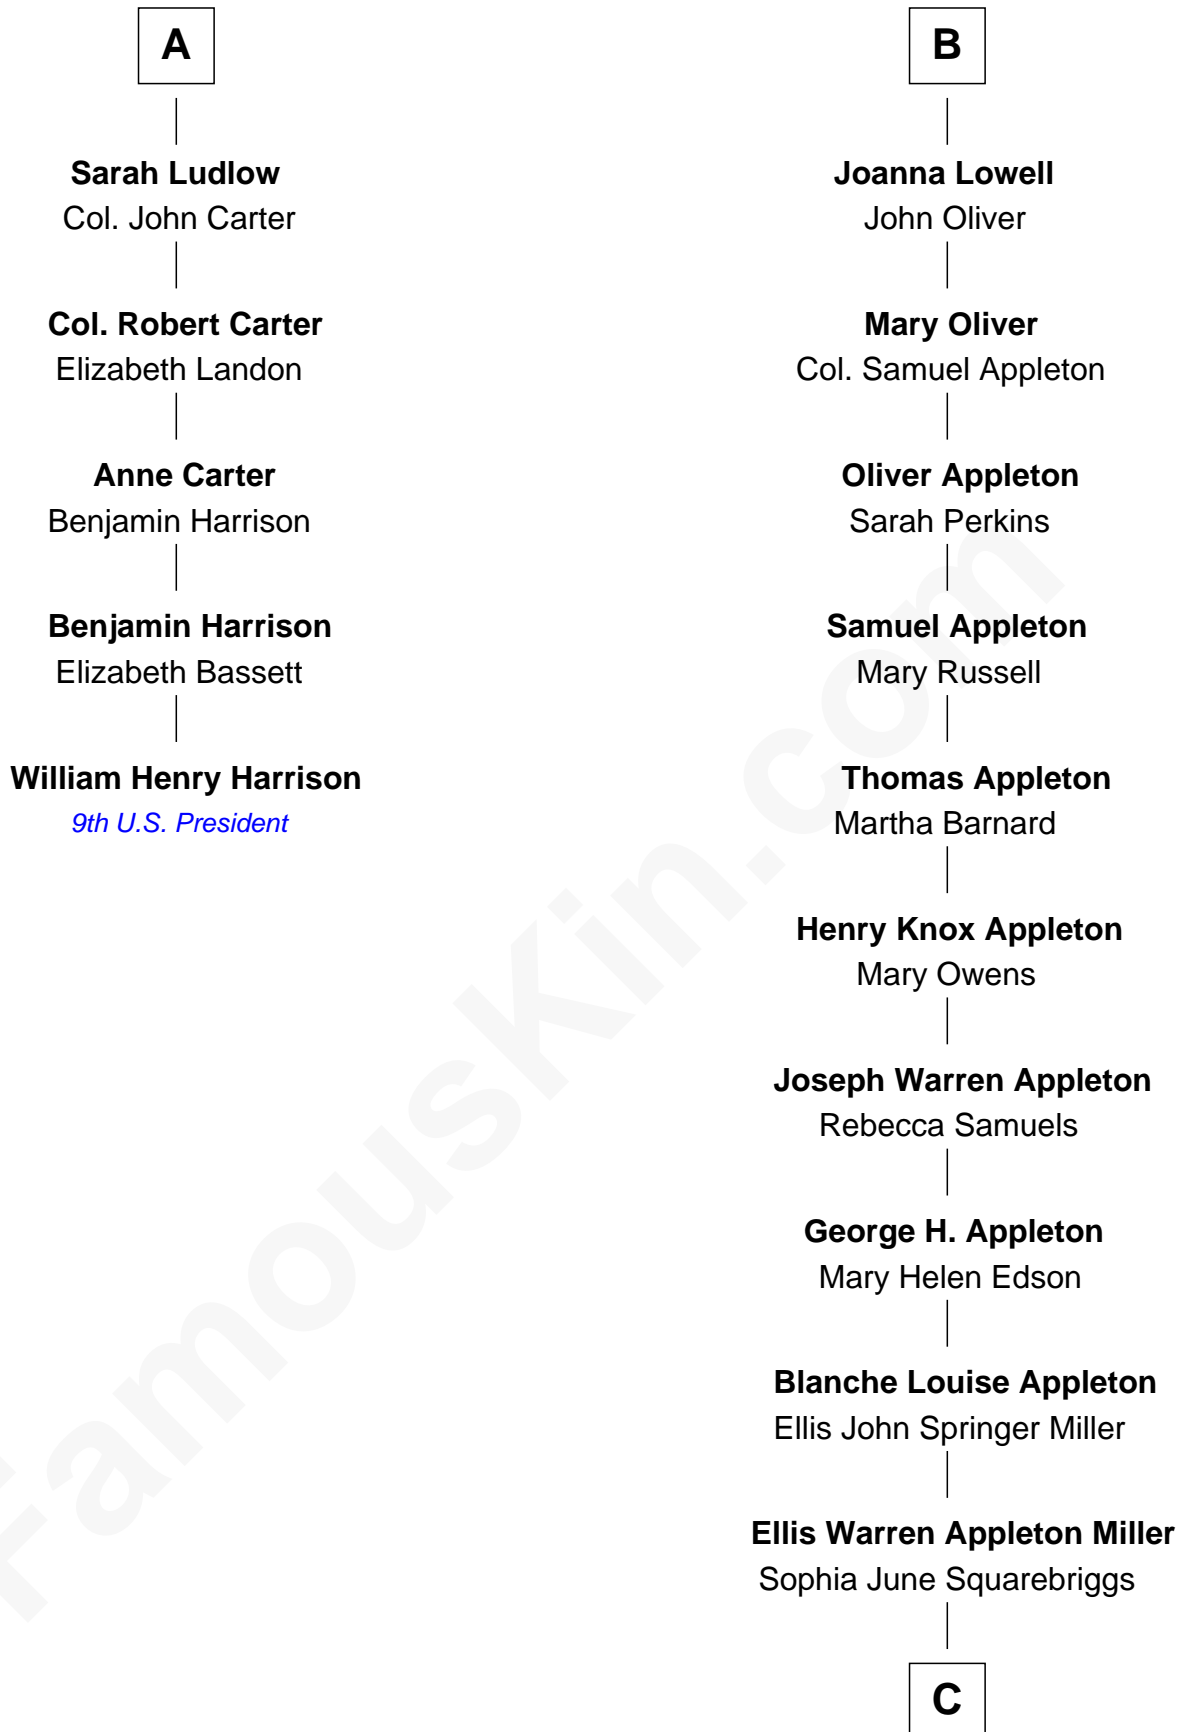

FamousKin.com
Relationship Chart of
William Henry Harrison
9th U.S. President

11th cousin 7 times removed of
Marie-Chantal Miller
Crown Princess of Greece

C

Robert Warren Miller
Marie Clara Pesantes

Marie-Chantal Miller
Crown Princess of Greece

FamousKin.com