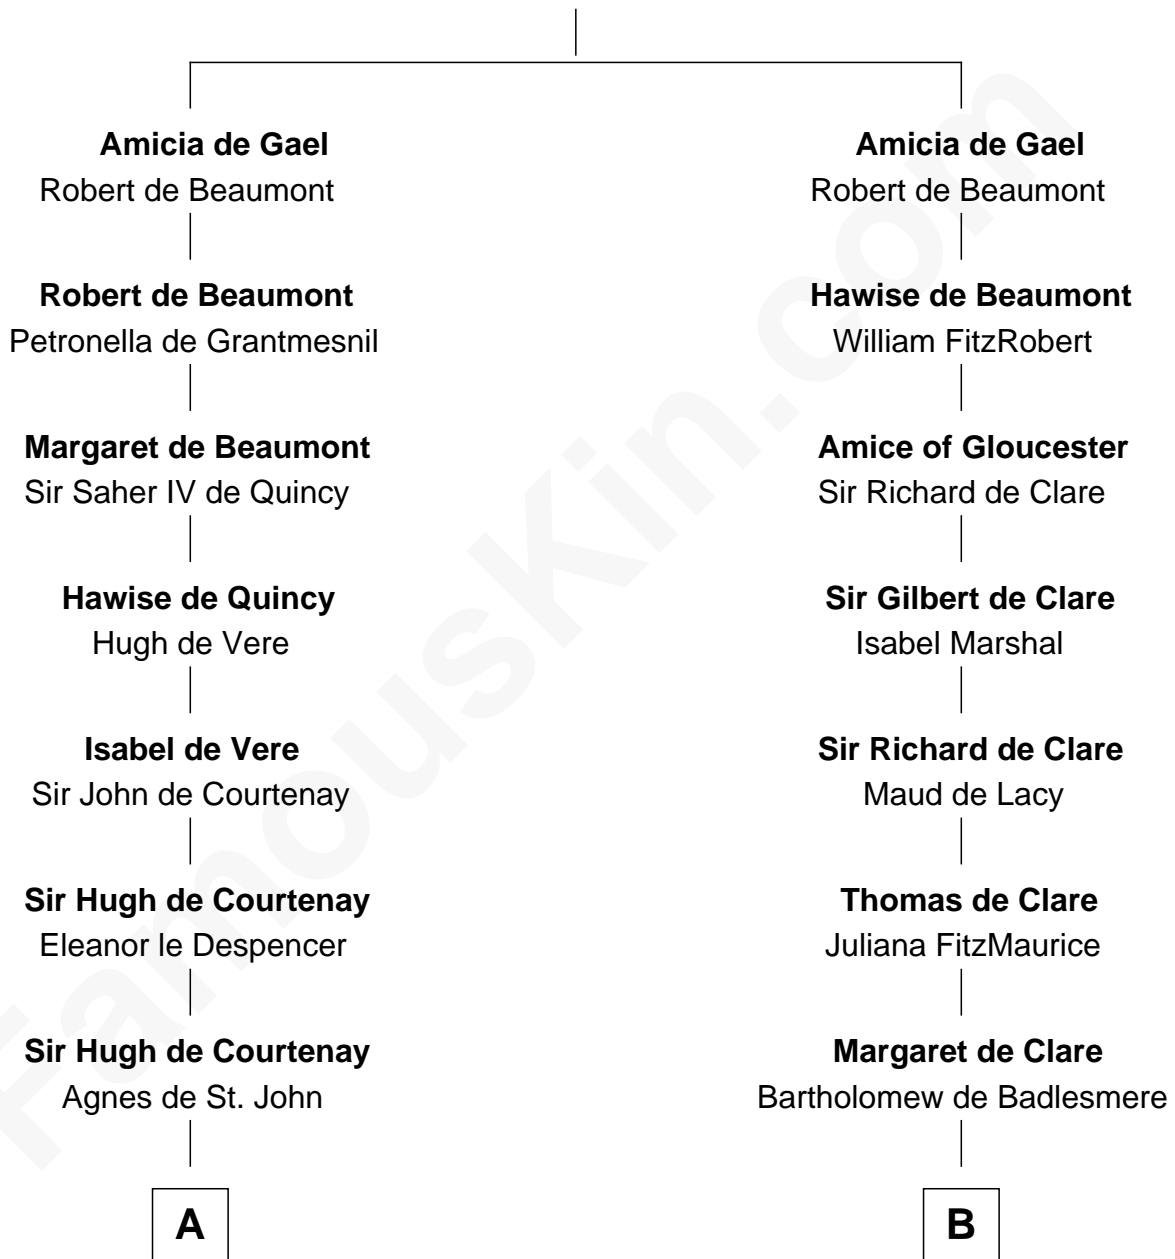

FamousKin.com

Relationship Chart of

William Henry Harrison

9th U.S. President

21st cousin of

James Madison

4th U.S. President

Ralph de Gael

C

Sarah Ludlow
Col. John Carter

Col. Robert Carter
Elizabeth Landon

Anne Carter
Benjamin Harrison

Benjamin Harrison
Elizabeth Bassett

William Henry Harrison
9th U.S. President

D

Martha Eltonhead
Edwin Conway

Edwin Conway
Elizabeth Thornton

Francis Conway
Rebecca Catlett

Eleanor Rose Conway
James Madison

James Madison
4th U.S. President