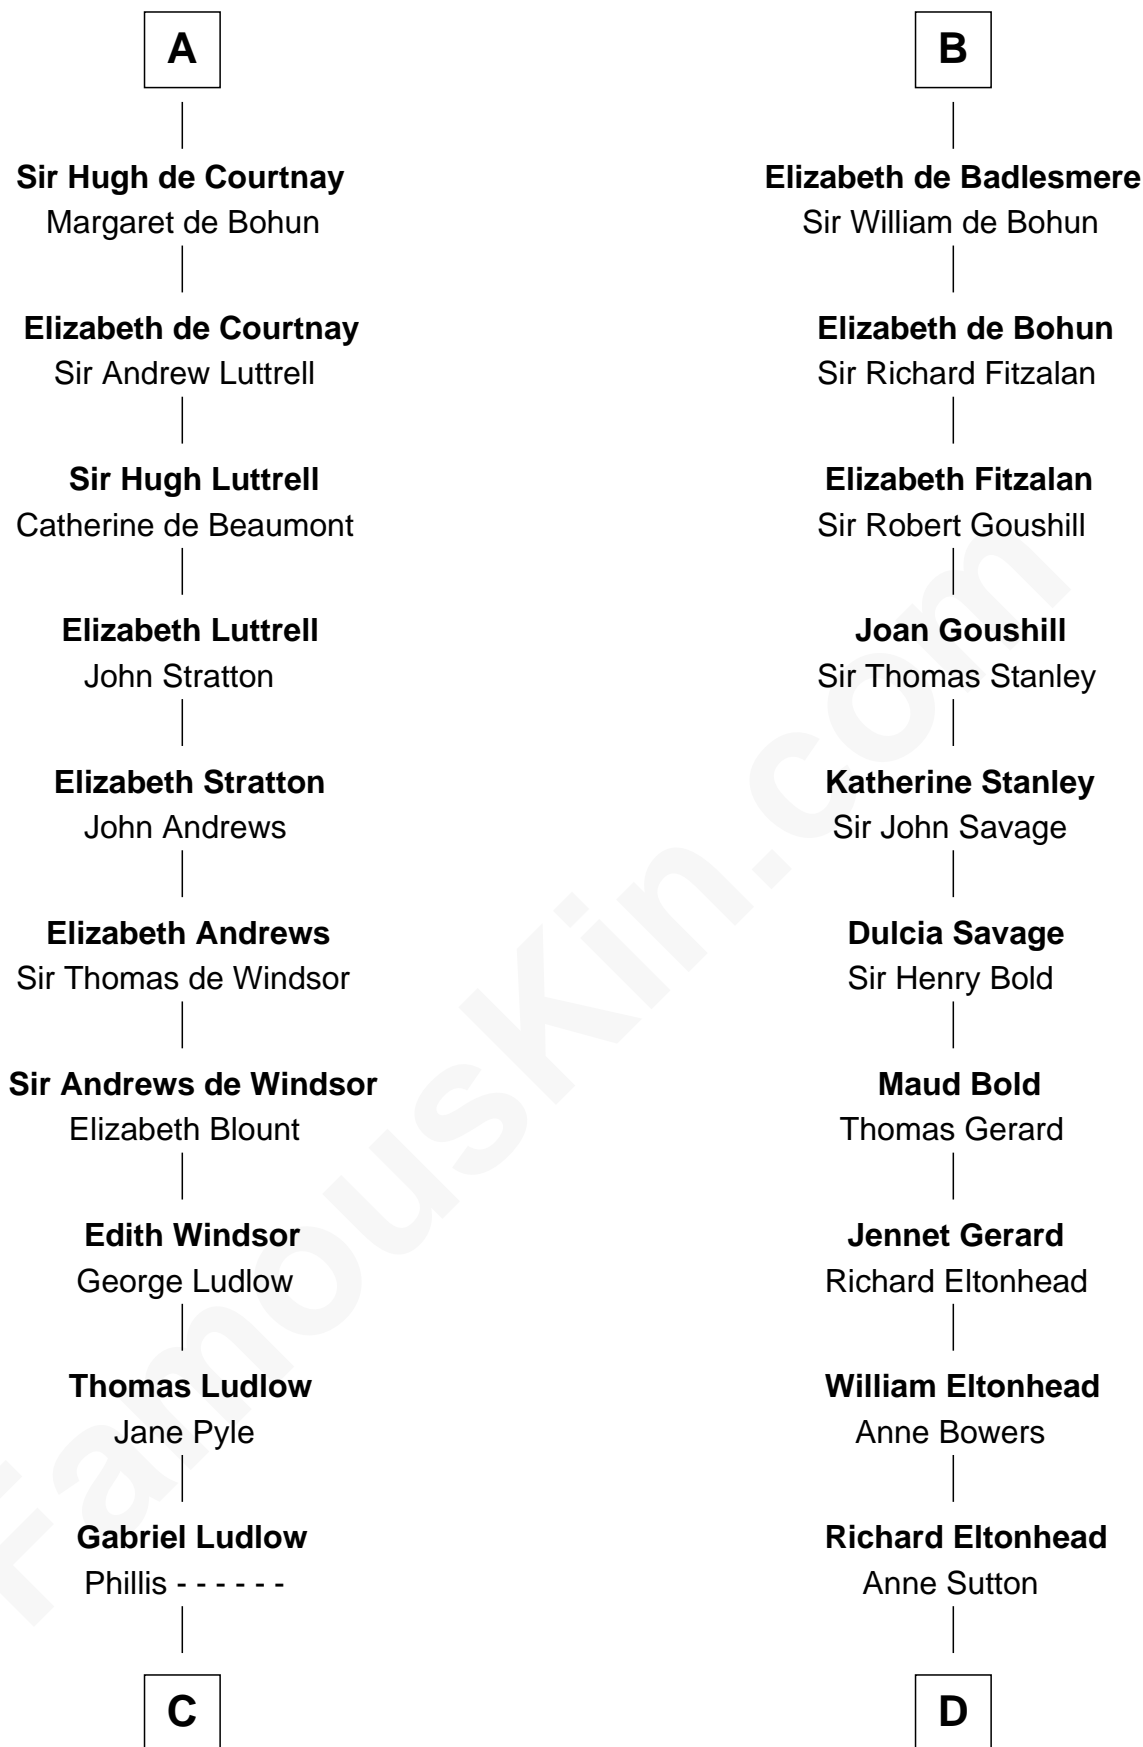

FamousKin.com

Relationship Chart of

William Henry Harrison

9th U.S. President

21st cousin of

James Madison

4th U.S. President

Ralph de Gael

C

Sarah Ludlow
Col. John Carter

Col. Robert Carter
Elizabeth Landon

Anne Carter
Benjamin Harrison

Benjamin Harrison
Elizabeth Bassett

William Henry Harrison
9th U.S. President

D

Martha Eltonhead
Edwin Conway