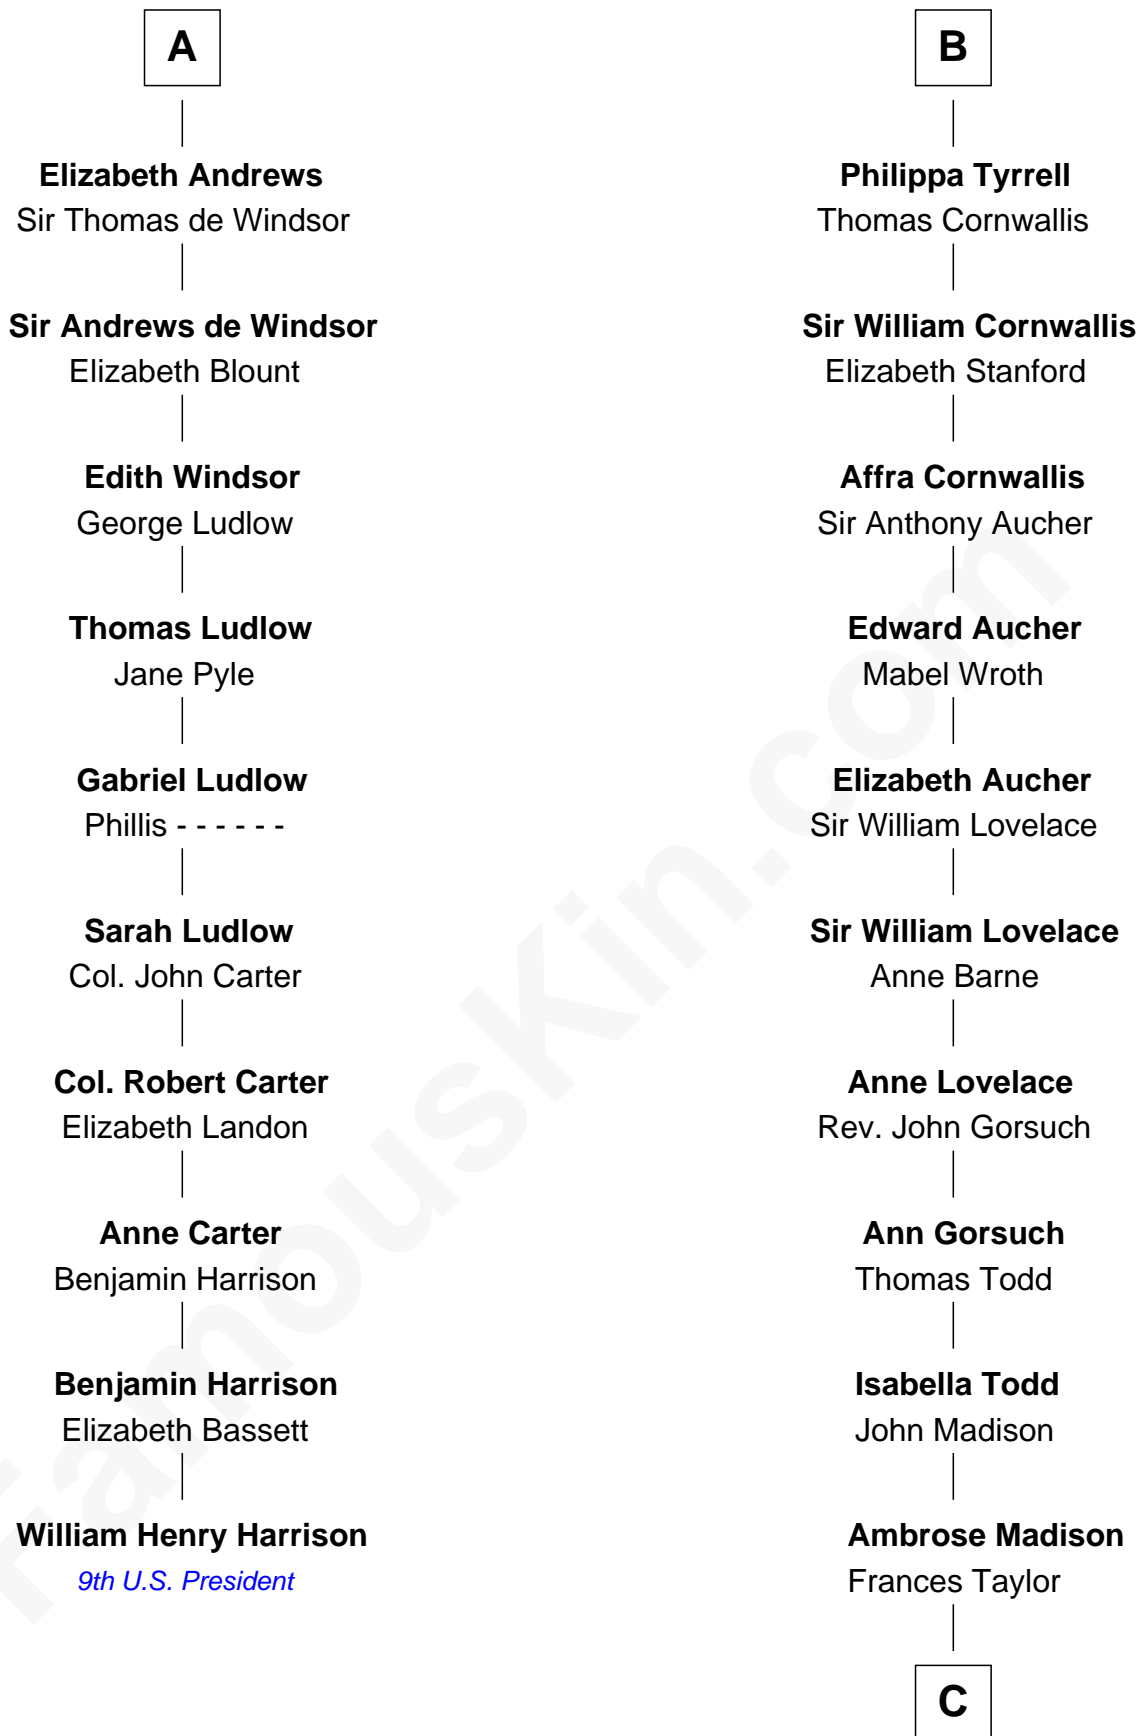

FamousKin.com
Relationship Chart of
William Henry Harrison
9th U.S. President

16th cousin 2 times removed of
James Madison
4th U.S. President

Sir Hugh le Despencer
 Aveline Basset

C

James Madison
Eleanor Rose Conway

James Madison
4th U.S. President

FamousKin.com