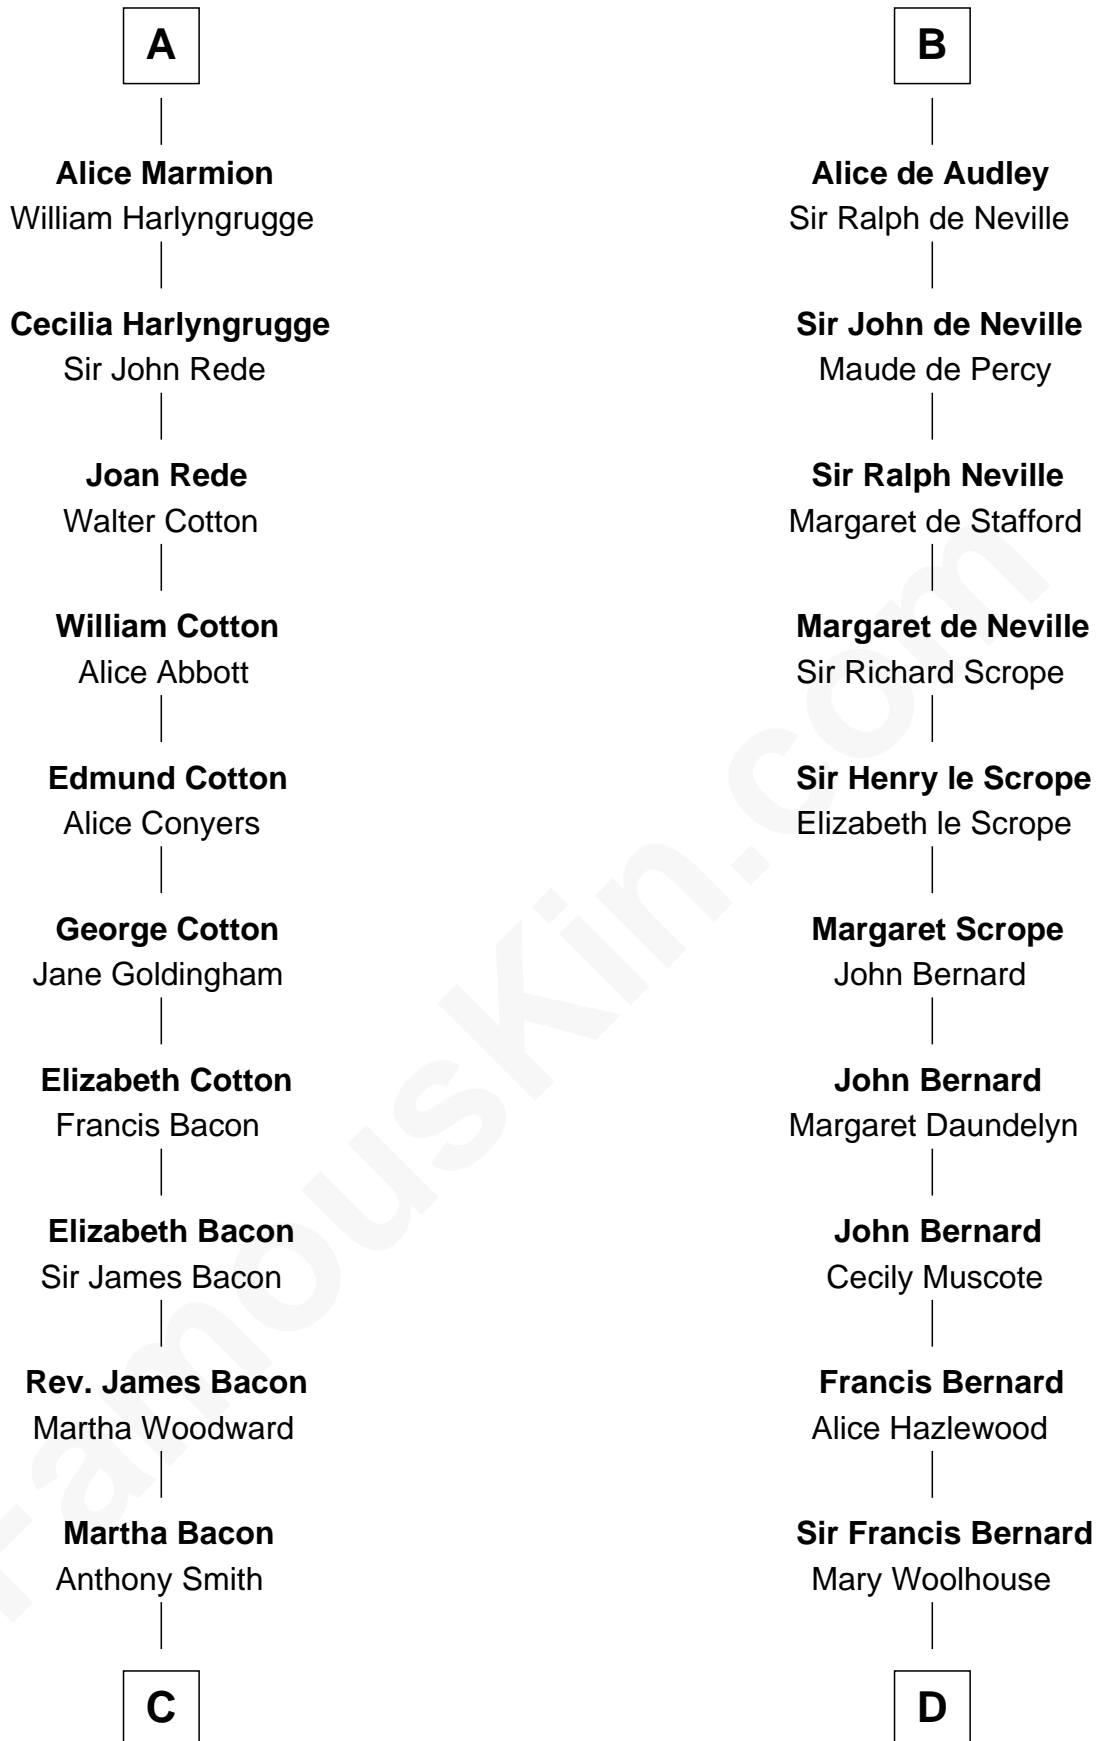

FamousKin.com

Relationship Chart of

William Henry Harrison

9th U.S. President

21st cousin of

James Madison

4th U.S. President

Godfrey, Count of Namur

Sybil of Chateau-Porcien

C

Abigail Smith
Lewis Burwell

Elizabeth Burwell
Benjamin Harrison

Benjamin Harrison
Anne Carter

Benjamin Harrison
Elizabeth Bassett

William Henry Harrison
9th U.S. President

D