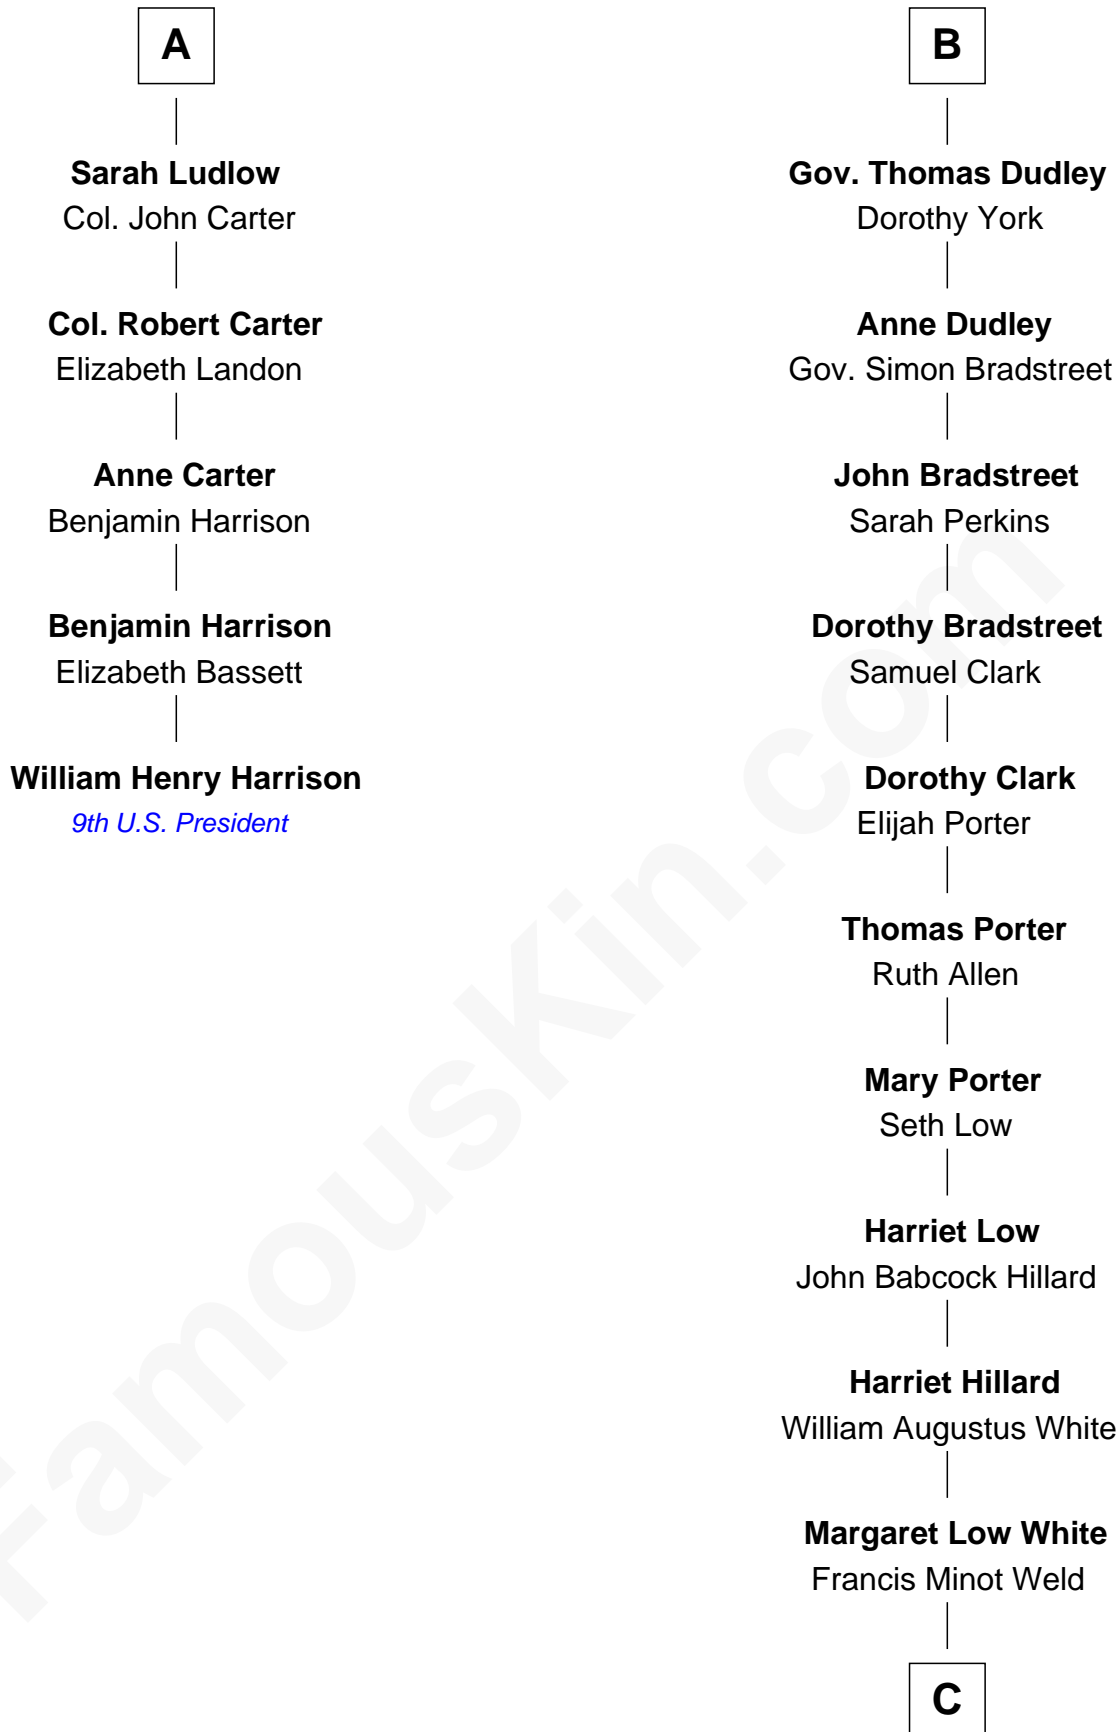

FamousKin.com
Relationship Chart of
William Henry Harrison
9th U.S. President

11th cousin 7 times removed of
Bill Weld
68th Governor of Massachusetts

Sir Walter Blount
 Sancha de Ayala

Sir Thomas Blount
 Margaret de Gresley

Constance Blount
 Sir John Sutton

Sir Walter Blount
 Helena Byron

Sir John Sutton
 Elizabeth Berkeley

Sir William Blount
 Margaret Echyngham

Sir Edmund Sutton
 Joyce Tiptoft

Elizabeth Blount
 Sir Andrews de Windsor

Sir Edward Sutton
 Cecily Willoughby

Edith Windsor
 George Ludlow

Sir John Sutton
 Cecily Grey

Thomas Ludlow
 Jane Pyle

Sir Henry Dudley
 ----- Ashton

Gabriel Ludlow
 Phillis -----

Roger Dudley
 Susanna Thorne

A

B

C

David Weld
Mary Blake Nichols

Bill Weld

68th Governor of Massachusetts

FamousKin.com