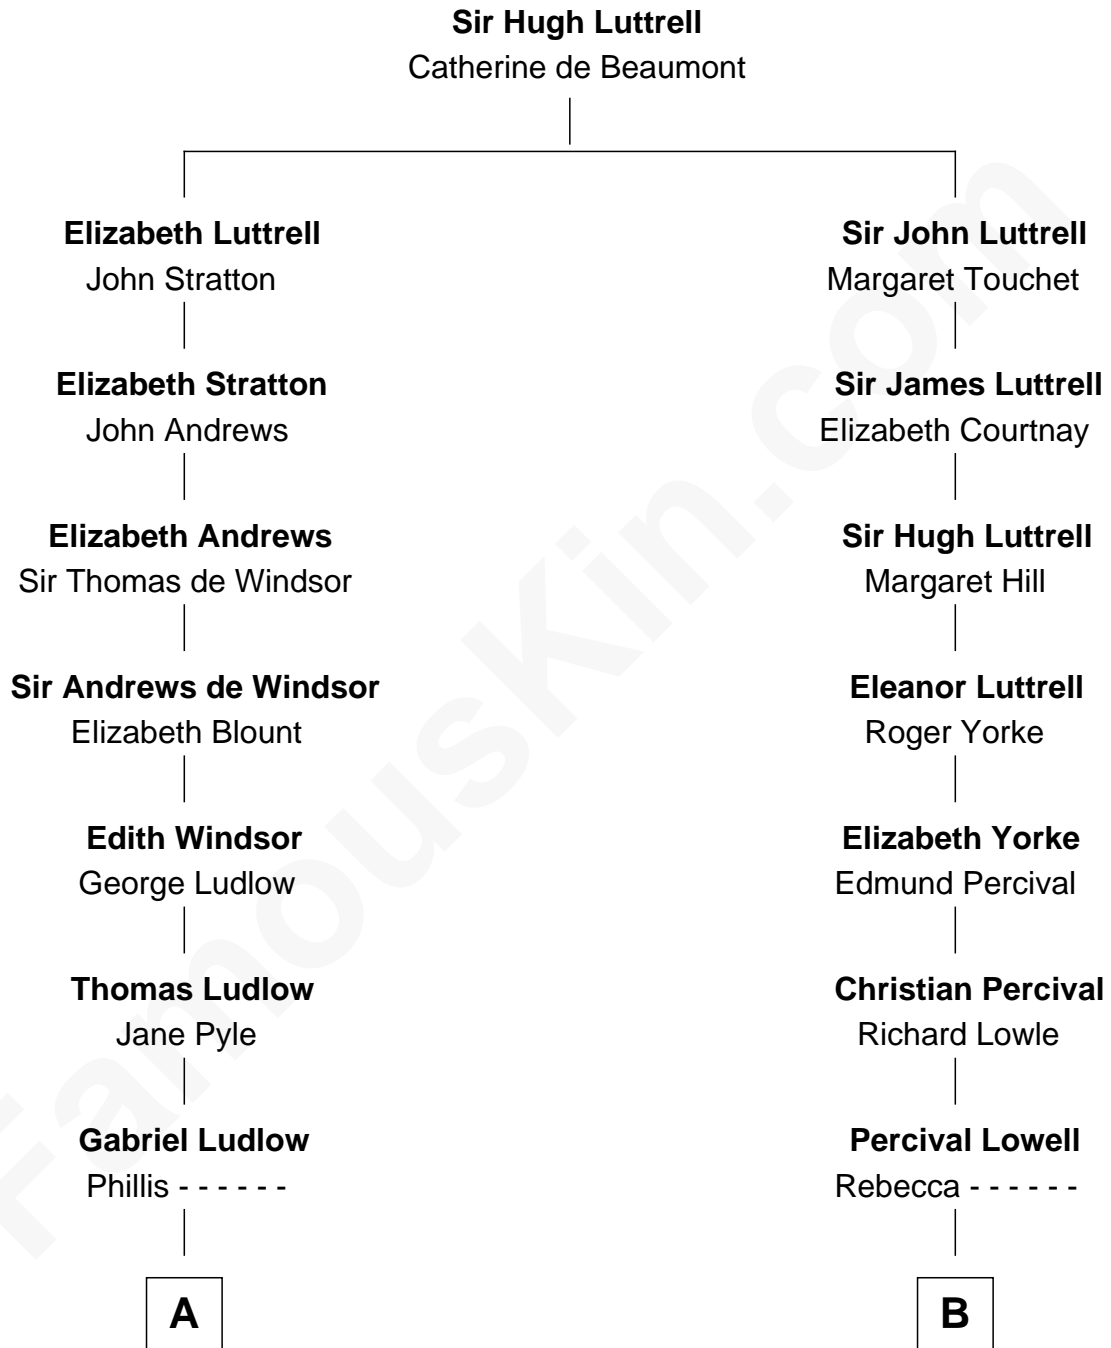

FamousKin.com
Relationship Chart of
William Henry Harrison
9th U.S. President

11th cousin 7 times removed of
Bill Weld
68th Governor of Massachusetts

C

—
Mary Blake Nichols

—
David Weld

—
Bill Weld

68th Governor of Massachusetts

FamousKin.com