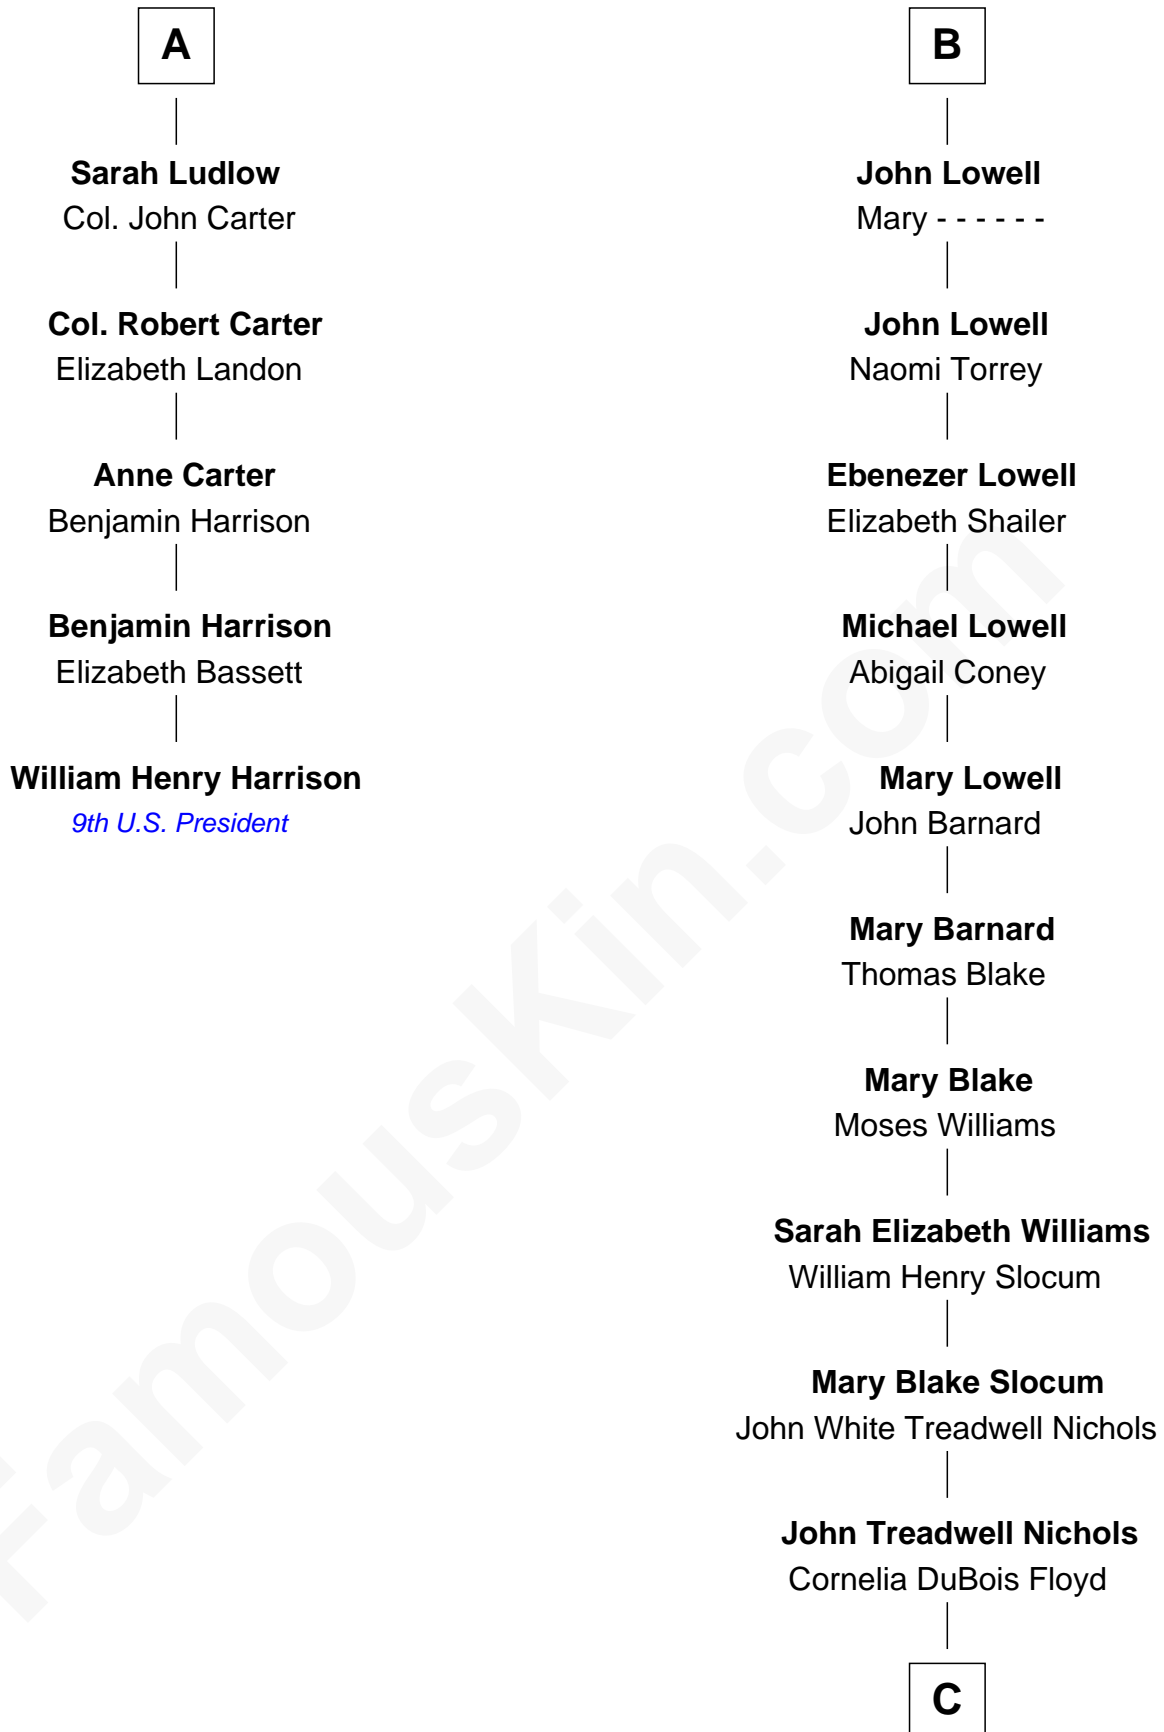

FamousKin.com
Relationship Chart of
William Henry Harrison
9th U.S. President

11th cousin 7 times removed of
Bill Weld
68th Governor of Massachusetts

C

—
Mary Blake Nichols

—
David Weld

—
Bill Weld

68th Governor of Massachusetts

FamousKin.com