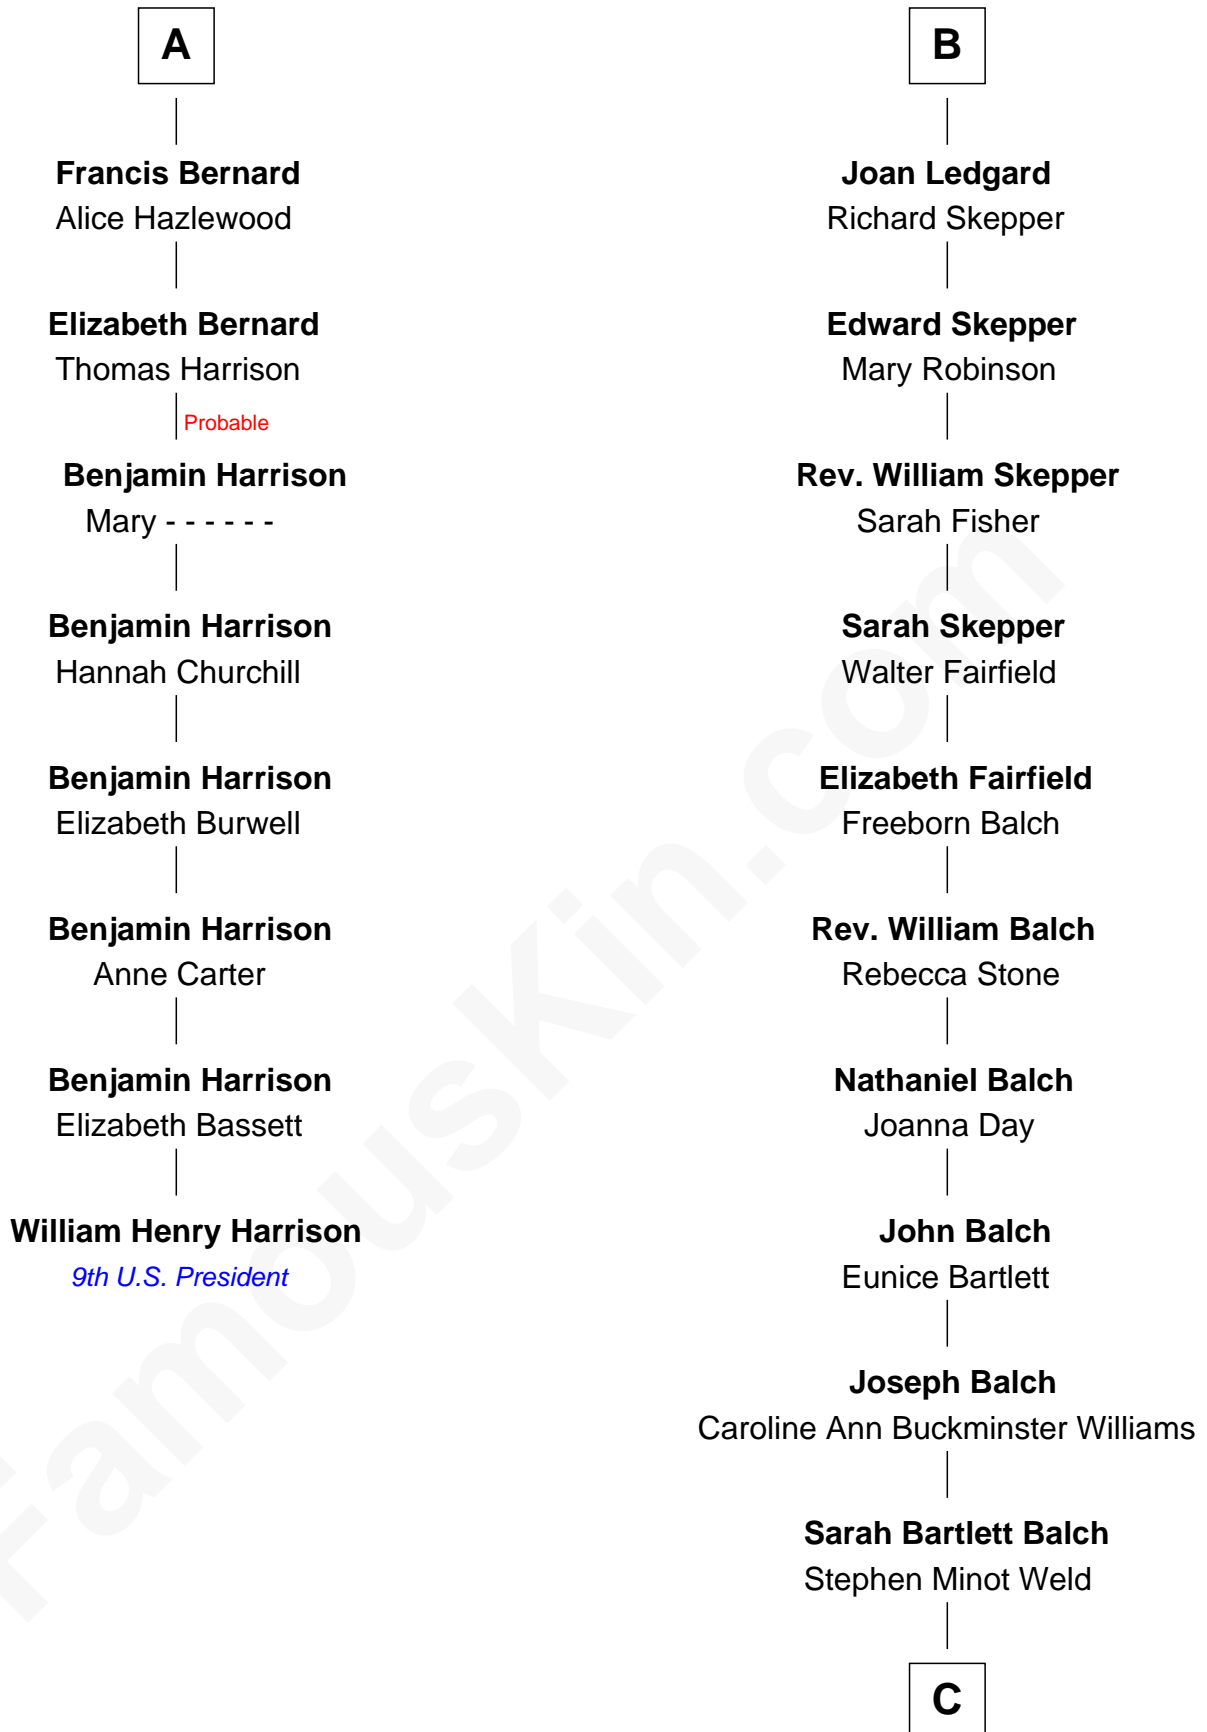

FamousKin.com
Relationship Chart of
William Henry Harrison
9th U.S. President

14th cousin 6 times removed of
Tuesday Weld
TV and Movie Actress

Sir Ralph de Neville
 Alice de Audley

C

Stephen Minot Weld

Eloise Rodman

Edward Motley Weld

Sarah Lothrop King

Lothrop Motley Weld

Yosene Balfour Ker

Tuesday Weld

TV and Movie Actress

FamousKin.com