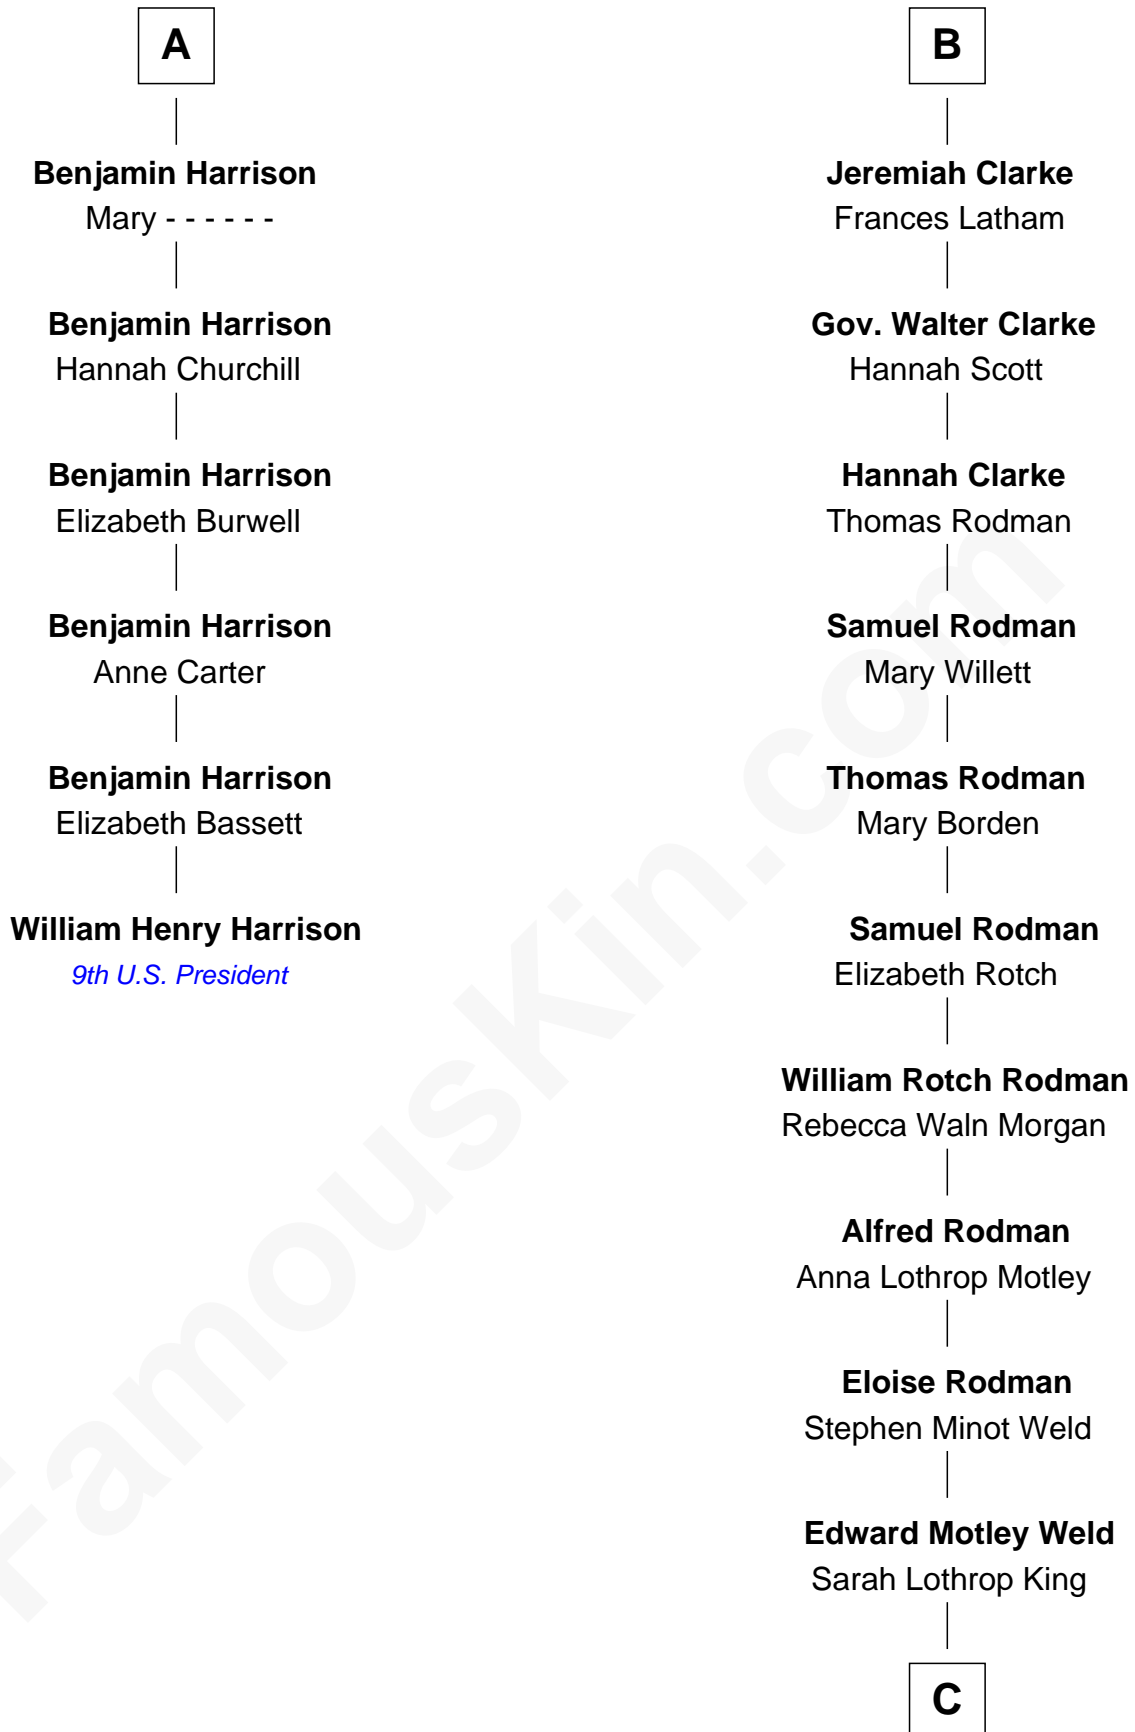

FamousKin.com
Relationship Chart of
William Henry Harrison
9th U.S. President

12th cousin 6 times removed of
Tuesday Weld
TV and Movie Actress

Stephen le Scrope
 Margery de Welles

C

Lothrop Motley Weld

Yosene Balfour Ker

Tuesday Weld

TV and Movie Actress

FamousKin.com