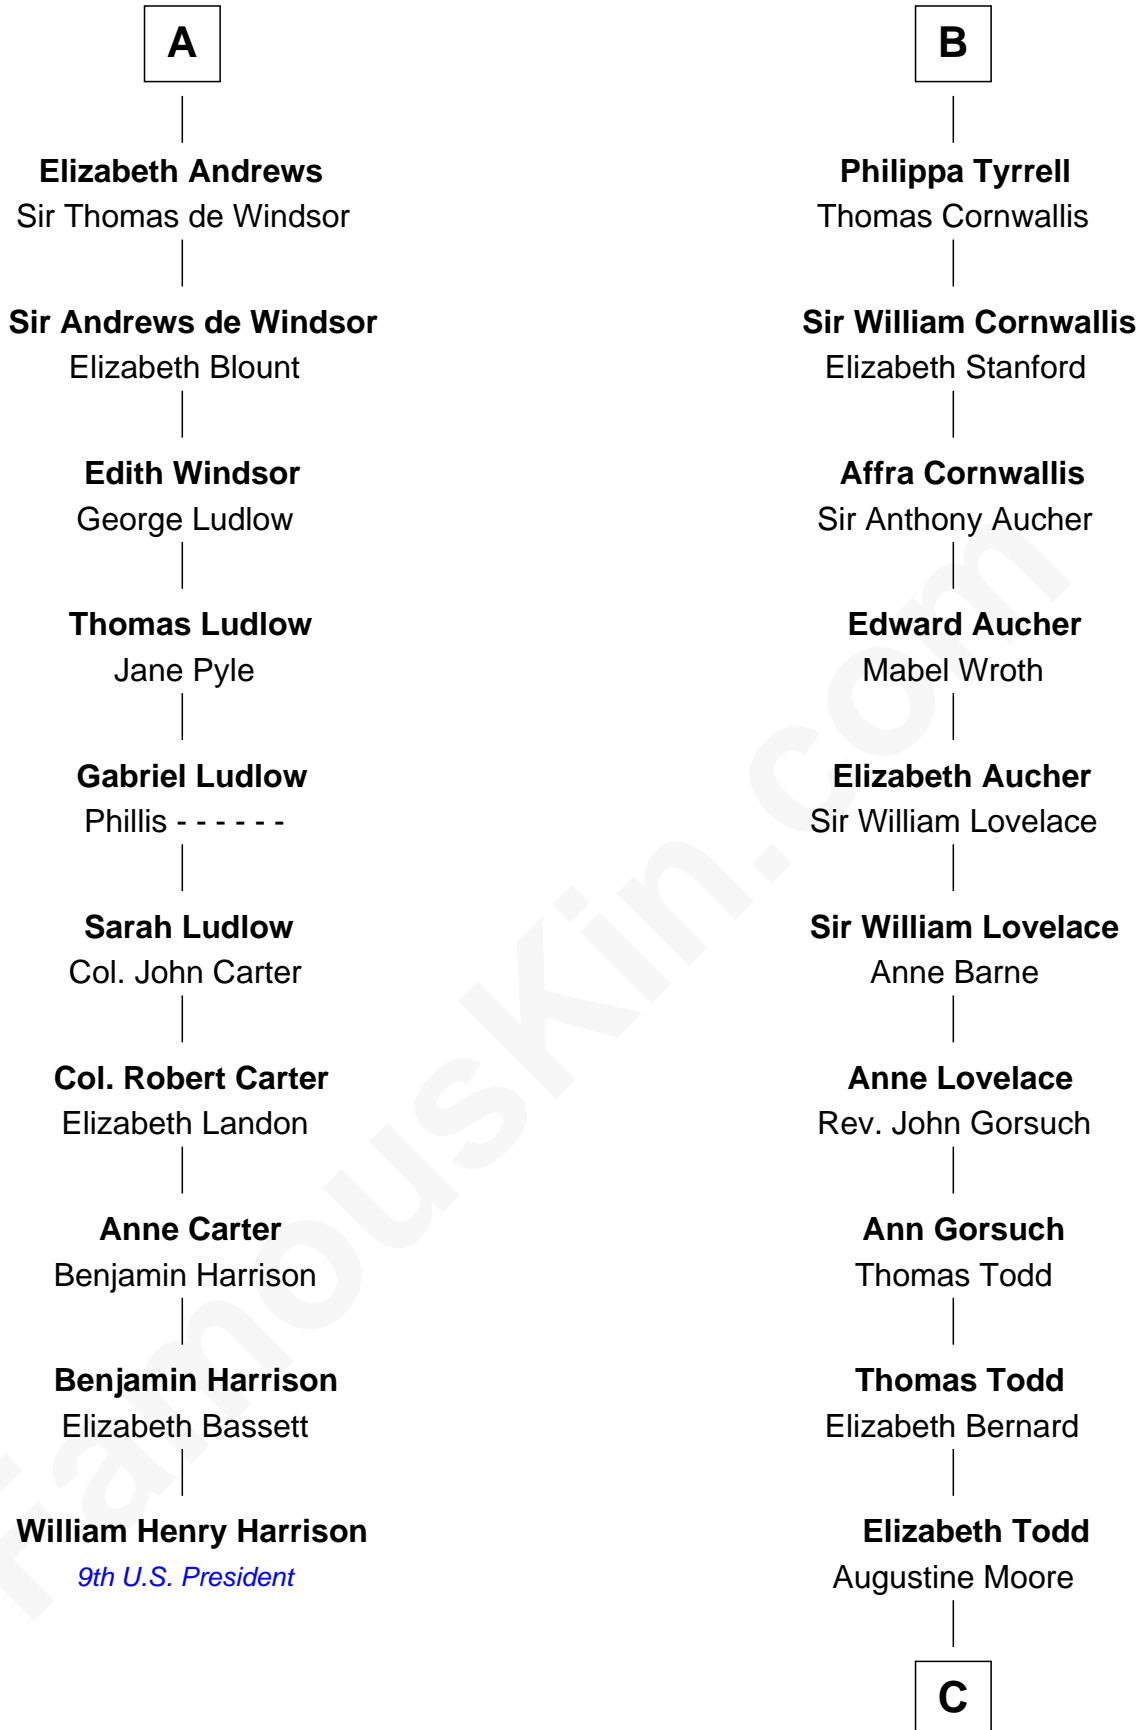

FamousKin.com
Relationship Chart of
William Henry Harrison
9th U.S. President

16th cousin 5 times removed of

Helen Keller
Author and Activist

Sir Hugh le Despencer
 Aveline Basset

Eleanor le Despencer
 Sir Hugh de Courtenay

Sir Hugh de Courtenay
 Agnes de St. John

Sir Hugh de Courtnay
 Margaret de Bohun

Elizabeth de Courtnay
 Sir Andrew Luttrell

Sir Hugh Luttrell
 Catherine de Beaumont

Elizabeth Luttrell
 John Stratton

Elizabeth Stratton
 John Andrews

A

Sir Hugh le Despencer
 Isabella de Beauchamp

Hugh le Despencer
 Eleanor de Clare

Isabel le Despencer
 Richard Fitzalan

Sir Edmund Fitzalan
 Sibyl de Montagu

Philippe Fitzalan
 Sir Richard Sergeaux

Philippa Sergeaux
 Sir Robert Pashley

Anne Pashley
 Edward Tyrrell

B

C

Col. Bernard Moore

Anne Catherine Spotswood

Col. Alexander Spotswood Moore

Elizabeth Aylett

Mary Fairfax Moore