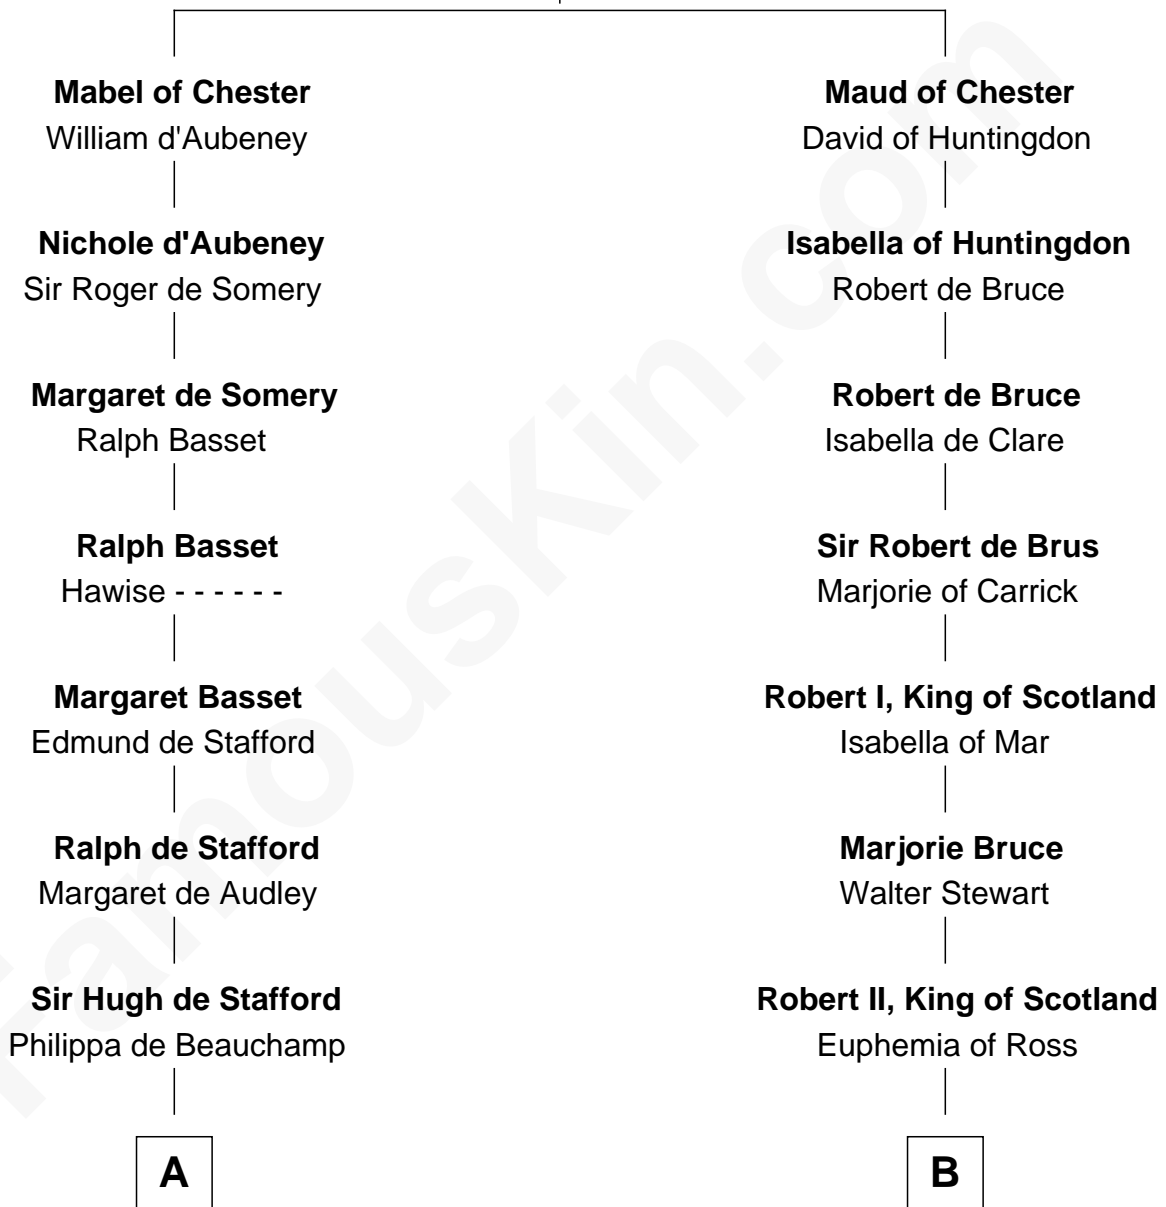

**FamousKin.com**  
**Relationship Chart of**  
**William Henry Harrison**  
*9th U.S. President*

**18th cousin 2 times removed of**  
**Philip Livingston**  
*Signer of the Declaration of Independence*

**Bertrade de Montfort**  
 Hugh de Kevelioc

**C**

**Benjamin Harrison**  
Elizabeth Burwell

**Benjamin Harrison**  
Anne Carter

**Benjamin Harrison**  
Elizabeth Bassett

**William Henry Harrison**  
*9th U.S. President*

**D**

**Philip Livingston**  
Catrina Van Brugh

**Philip Livingston**  
*Signer of Declaration of Independence*

FamousKin.com