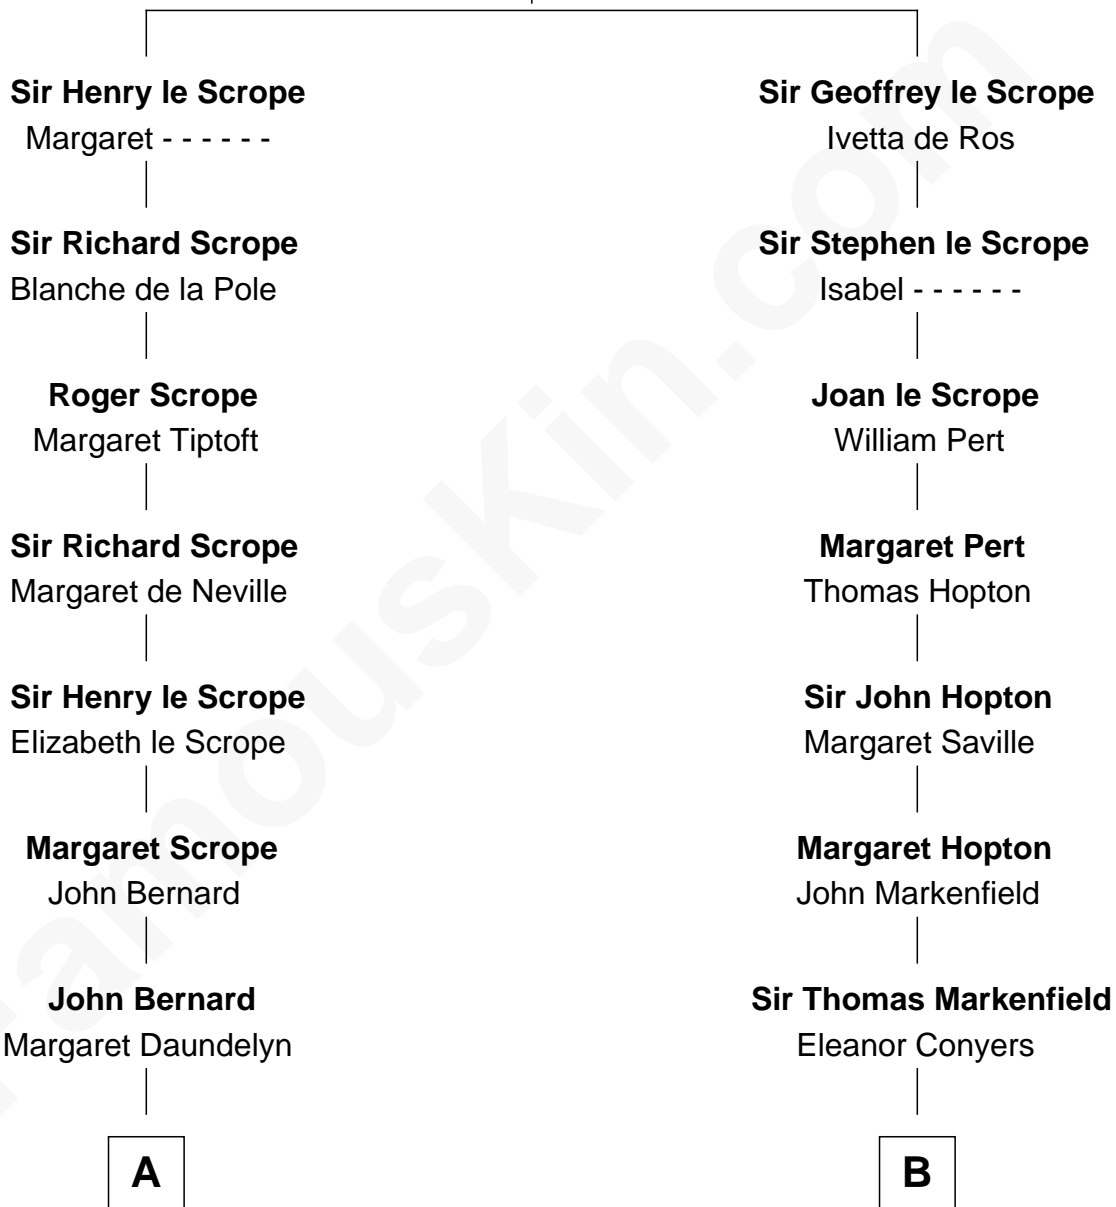

FamousKin.com
Relationship Chart of
William Henry Harrison
9th U.S. President

15th cousin 5 times removed of
Leverett Saltonstall
55th Governor of Massachusetts

Sir William le Scrope
 Constance of Newsham

C

Leverett Saltonstall
Mary Elizabeth Sanders

Leverett Saltonstall
Rose Smith Lee

Richard Middlecott Saltonstall
Eleanor Brooks

Leverett Saltonstall
55th Governor of Massachusetts