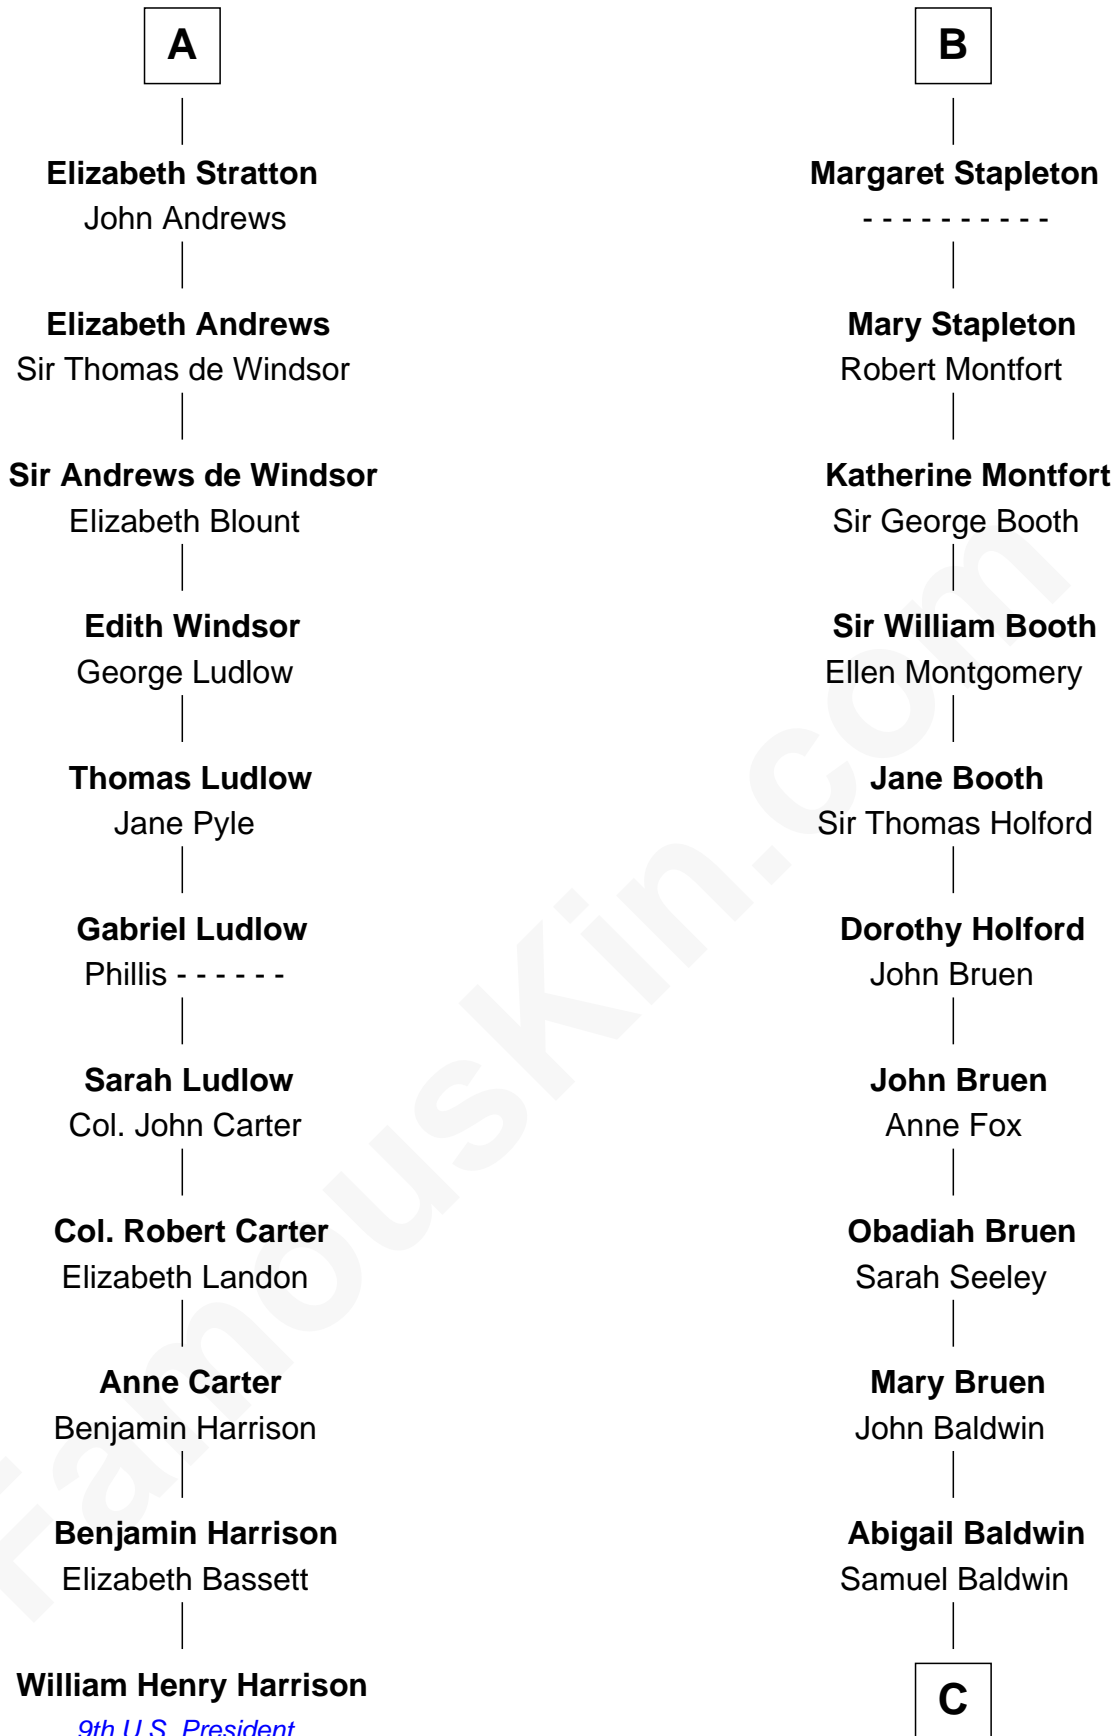

FamousKin.com
Relationship Chart of
William Henry Harrison
9th U.S. President

17th cousin 2 times removed of
Abraham Baldwin
Signer of the U.S. Constitution

C

Timothy Baldwin

Bathsheba Stone

Michael Baldwin

Lucy Dudley

Abraham Baldwin

Signer of the U.S. Constitution

FamousKin.com