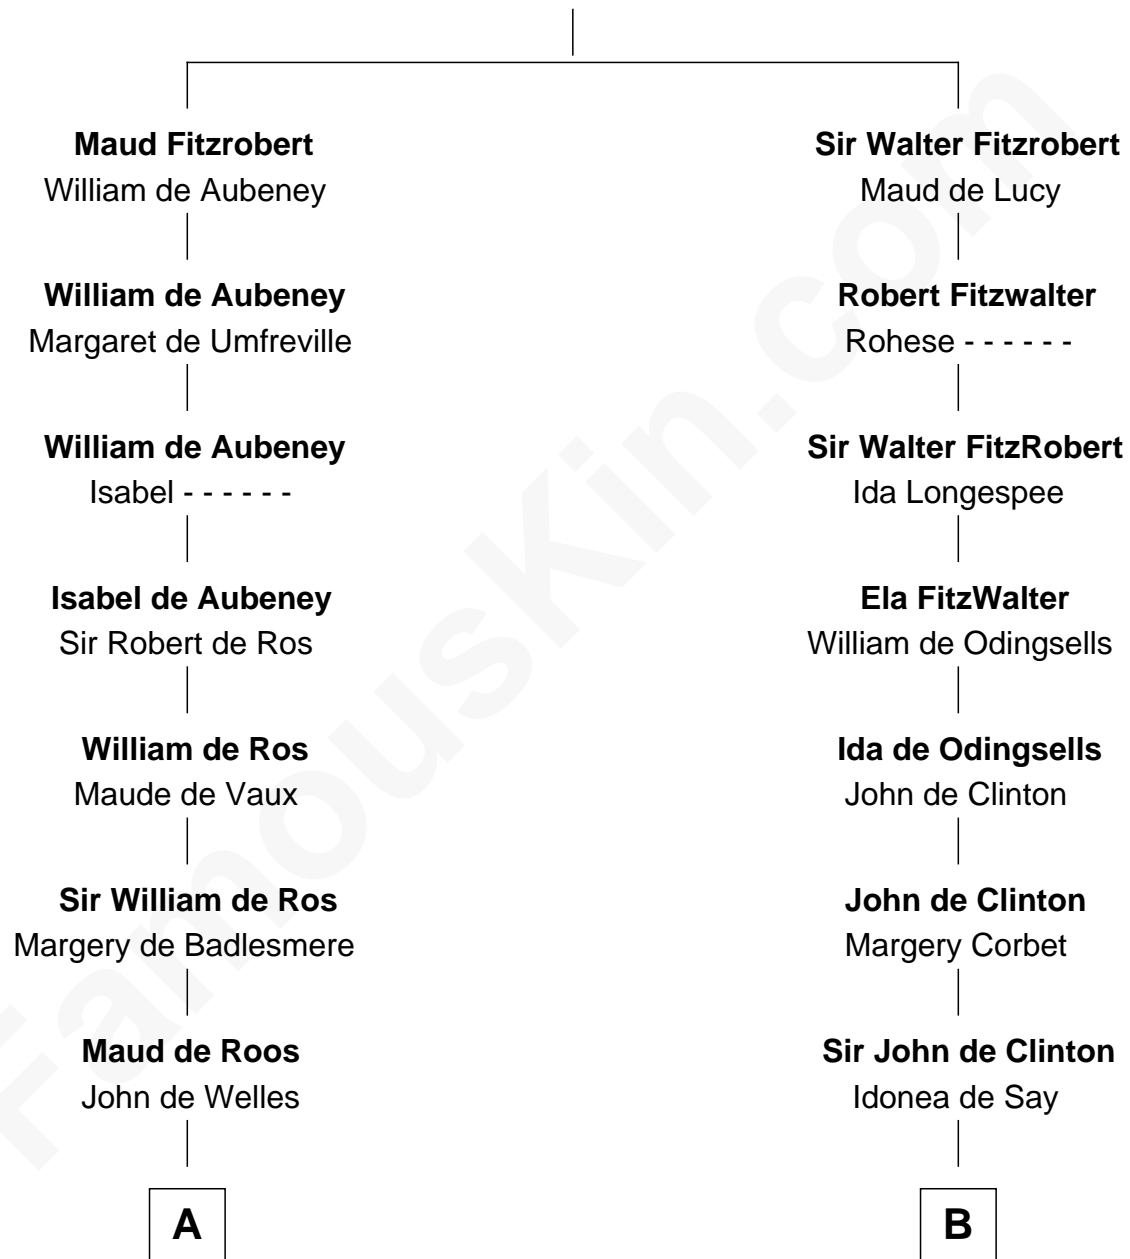

FamousKin.com
Relationship Chart of
William Henry Harrison
9th U.S. President

20th cousin 1 time removed of
Abraham Baldwin
Signer of the U.S. Constitution

Robert Fitzrichard
Maud de St. Liz

C

Benjamin Harrison

Elizabeth Burwell

Benjamin Harrison

Anne Carter

Benjamin Harrison

Elizabeth Bassett

William Henry Harrison

9th U.S. President

D