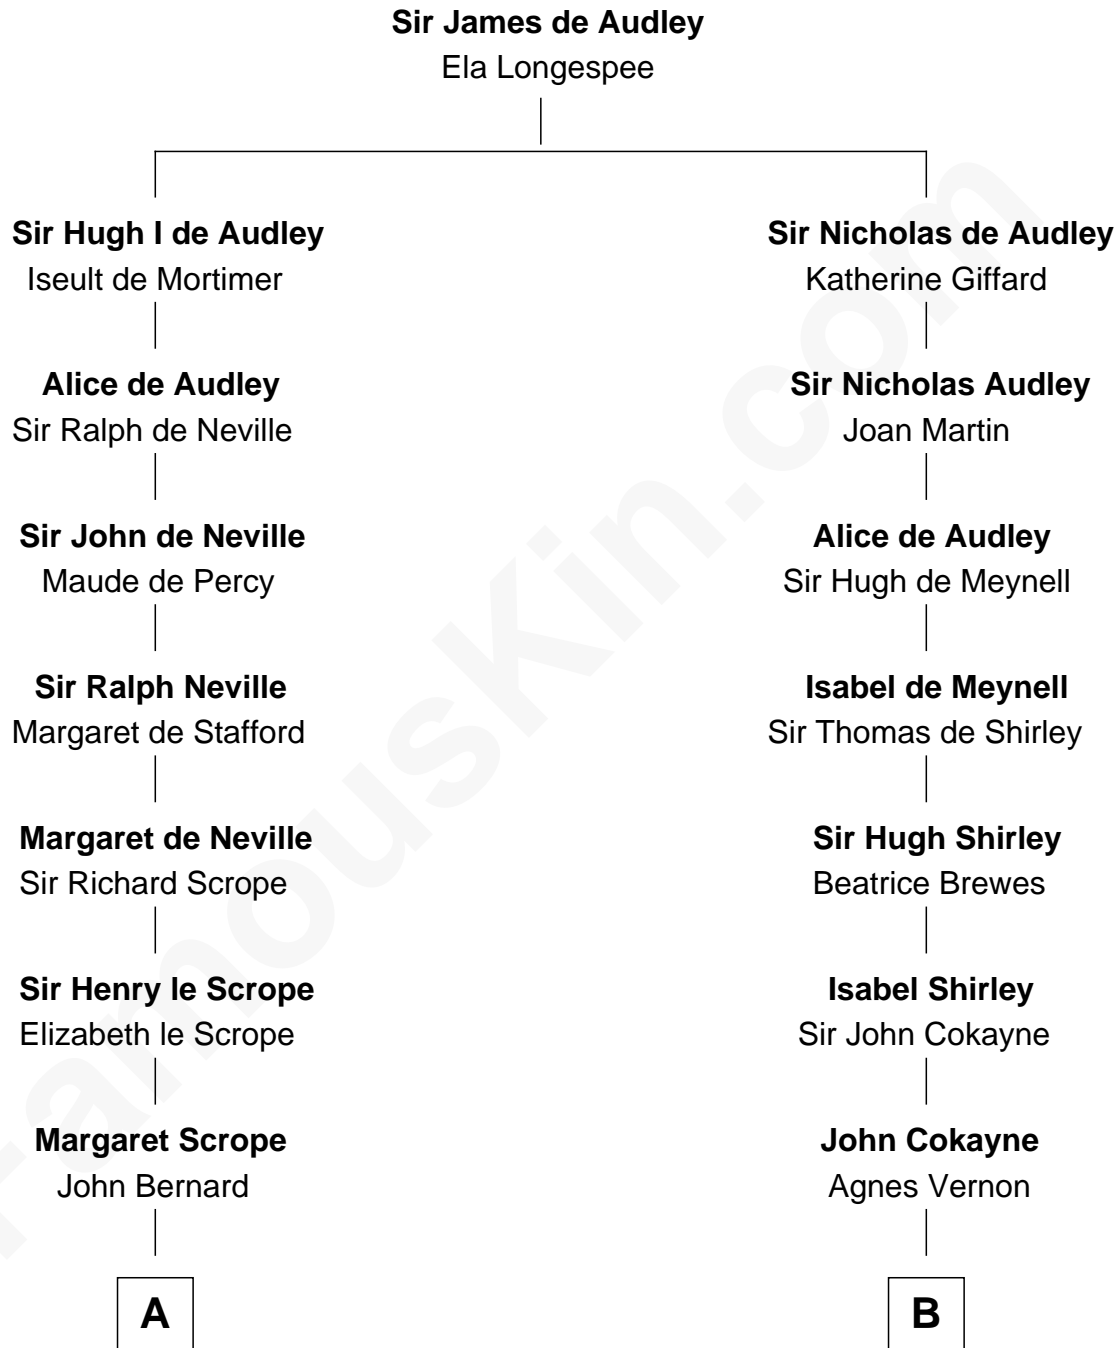

FamousKin.com
Relationship Chart of
William Henry Harrison
9th U.S. President

16th cousin 1 time removed of

Charles Carroll
Signer of the Declaration of Independence

A

John Bernard
Margaret Daundelyn

John Bernard
Cecily Muscote

Francis Bernard
Alice Hazlewood

Elizabeth Bernard
Thomas Harrison

Probable

Benjamin Harrison
Mary - - - - -

Benjamin Harrison
Hannah Churchill

Benjamin Harrison
Elizabeth Burwell

Benjamin Harrison
Anne Carter