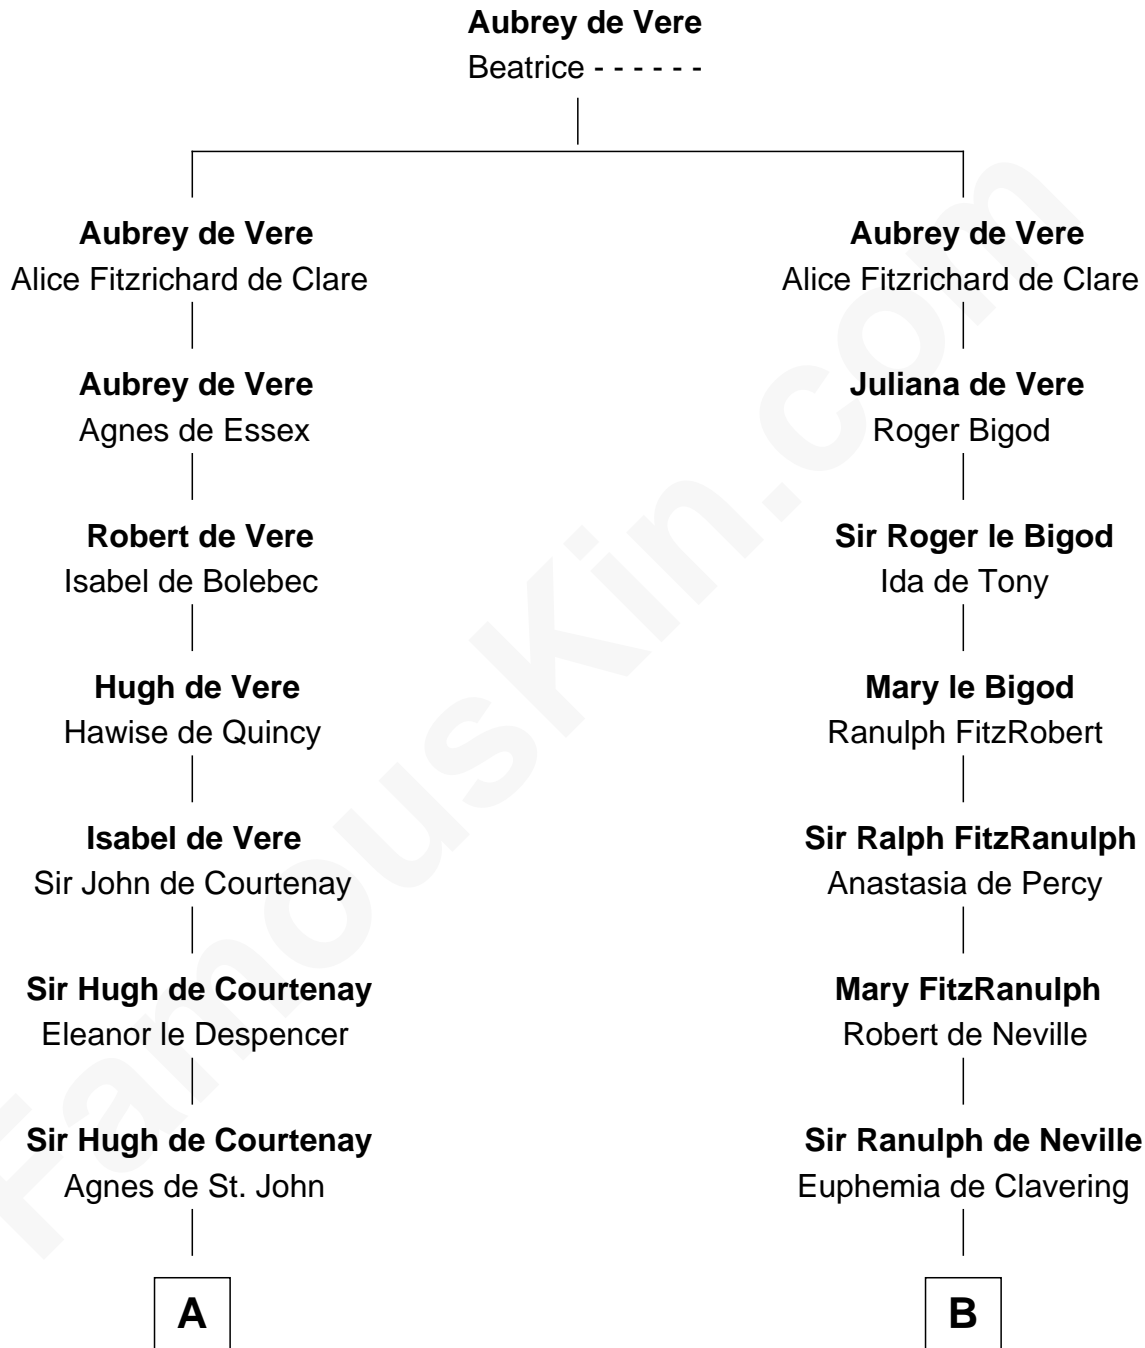

FamousKin.com
Relationship Chart of
William Henry Harrison
9th U.S. President

20th cousin 1 time removed of
Daniel Carroll
Signer of the U.S. Constitution

C

Sarah Ludlow
Col. John Carter

Col. Robert Carter
Elizabeth Landon

Anne Carter
Benjamin Harrison

Benjamin Harrison
Elizabeth Bassett

William Henry Harrison
9th U.S. President

D

William Digges
Elizabeth Sewall

Anne Digges
Henry Darnall

Eleanor Darnall
Daniel Carroll

Daniel Carroll
Signer of the U.S. Constitution