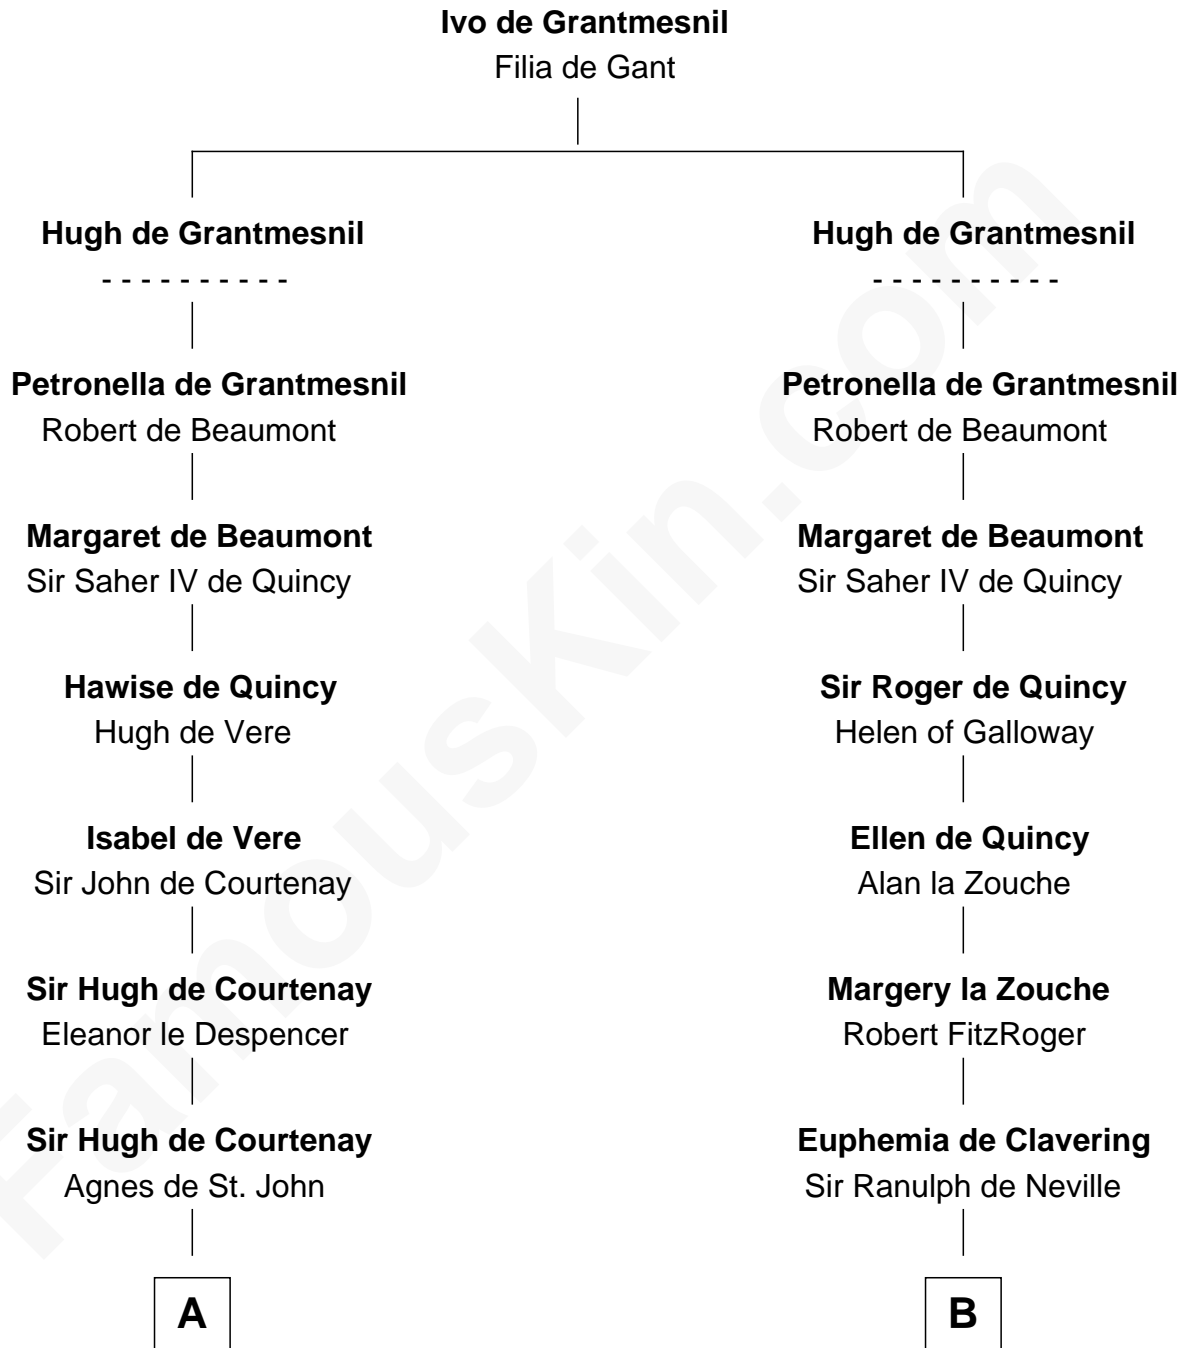

FamousKin.com
Relationship Chart of
William Henry Harrison
9th U.S. President

20th cousin 1 time removed of
Daniel Carroll
Signer of the U.S. Constitution

C

Sarah Ludlow
Col. John Carter

Col. Robert Carter
Elizabeth Landon

Anne Carter
Benjamin Harrison

Benjamin Harrison
Elizabeth Bassett

William Henry Harrison
9th U.S. President

D

William Digges
Elizabeth Sewall

Anne Digges
Henry Darnall

Eleanor Darnall
Daniel Carroll

Daniel Carroll
Signer of the U.S. Constitution