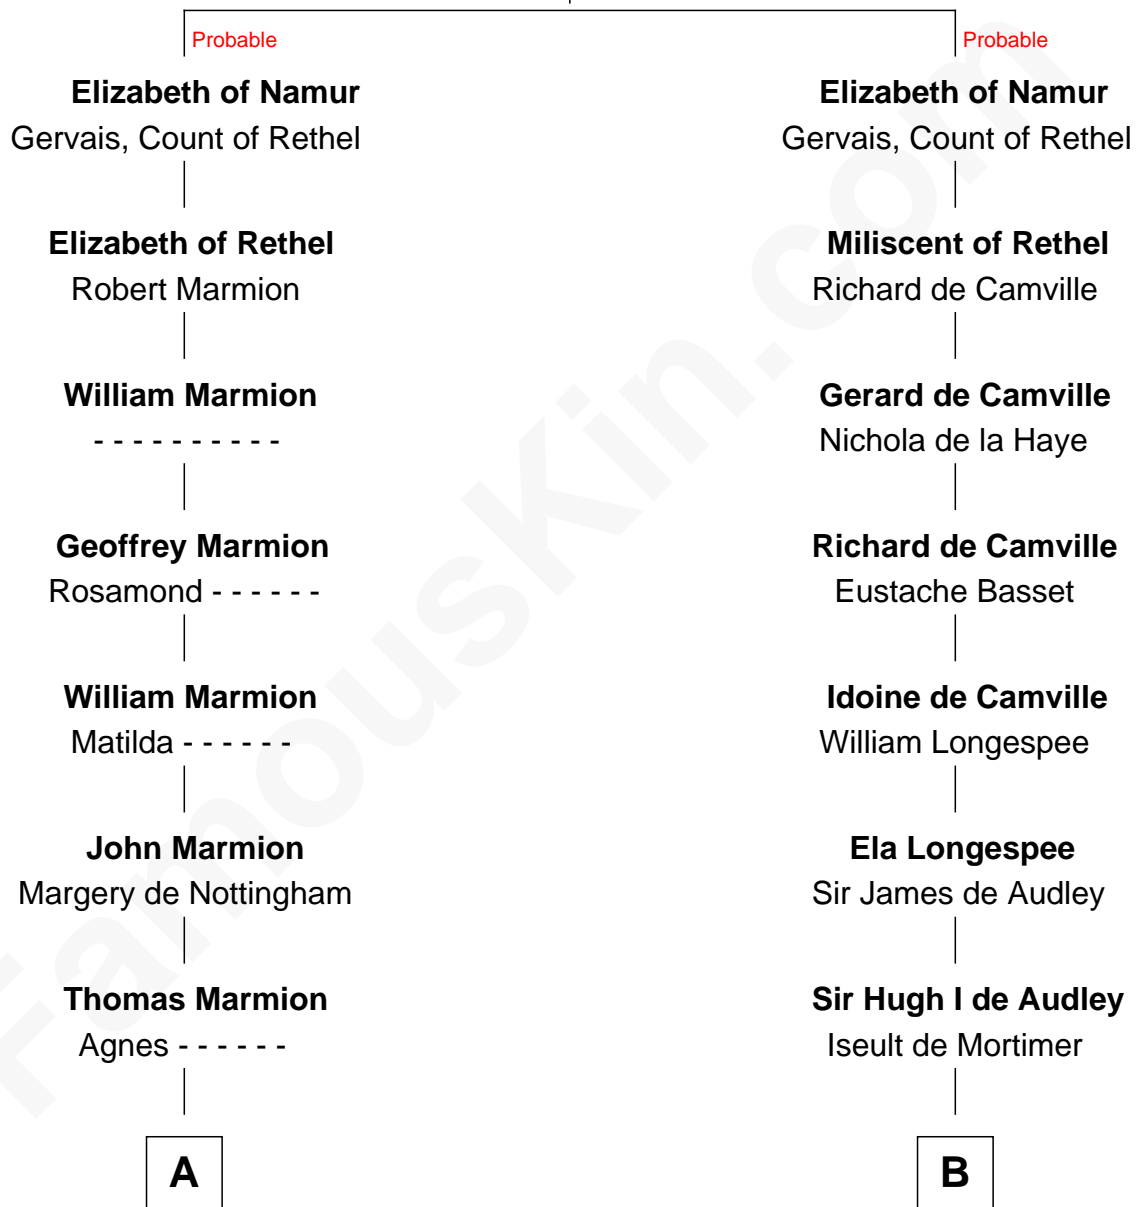

FamousKin.com
Relationship Chart of
William Henry Harrison
9th U.S. President

20th cousin 1 time removed of
Daniel Carroll
Signer of the U.S. Constitution

Godfrey, Count of Namur
 Sybil of Chateau-Porcien

C

Abigail Smith
Lewis Burwell

Elizabeth Burwell
Benjamin Harrison

Benjamin Harrison
Anne Carter

Benjamin Harrison
Elizabeth Bassett

William Henry Harrison
9th U.S. President

D

William Digges
Elizabeth Sewall