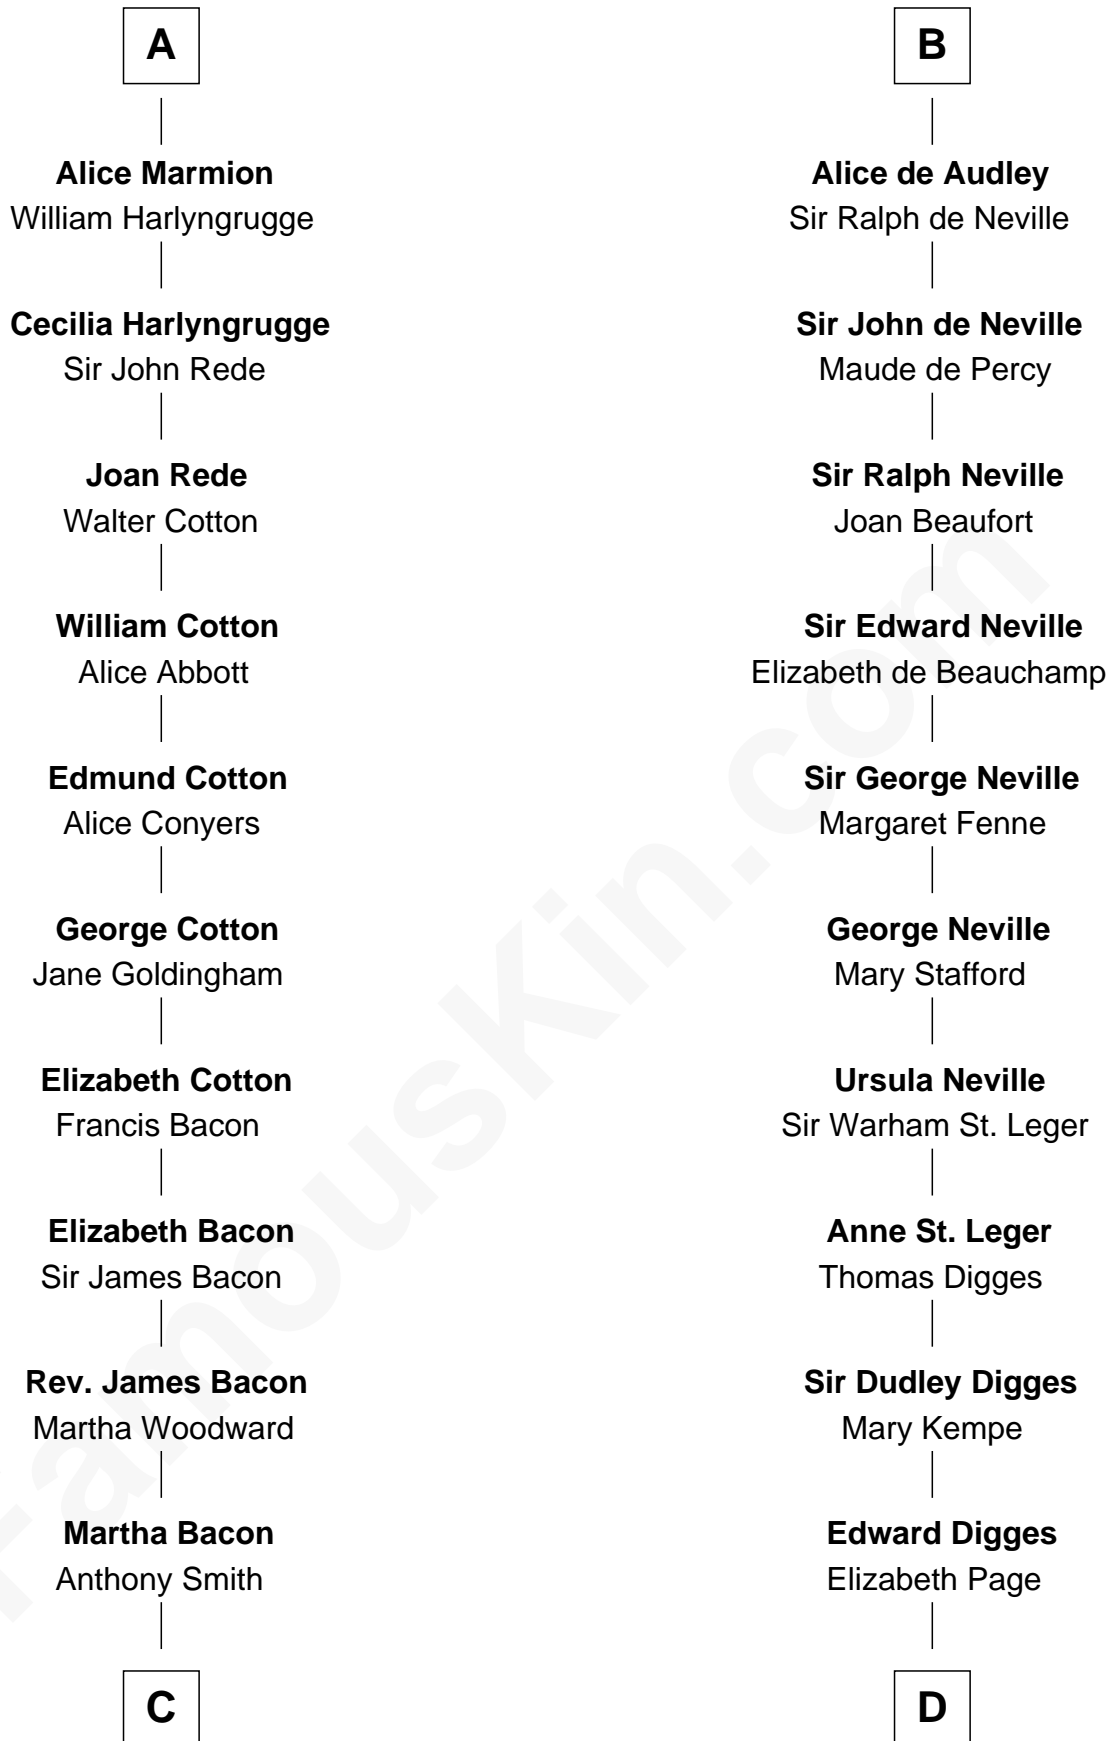

FamousKin.com
Relationship Chart of
William Henry Harrison
9th U.S. President

20th cousin 1 time removed of
Daniel Carroll
Signer of the U.S. Constitution

Godfrey, Count of Namur
 Sybil of Chateau-Porcien

C

Abigail Smith
Lewis Burwell

Elizabeth Burwell
Benjamin Harrison

Benjamin Harrison
Anne Carter

Benjamin Harrison
Elizabeth Bassett

William Henry Harrison
9th U.S. President

D

William Digges
Elizabeth Sewall