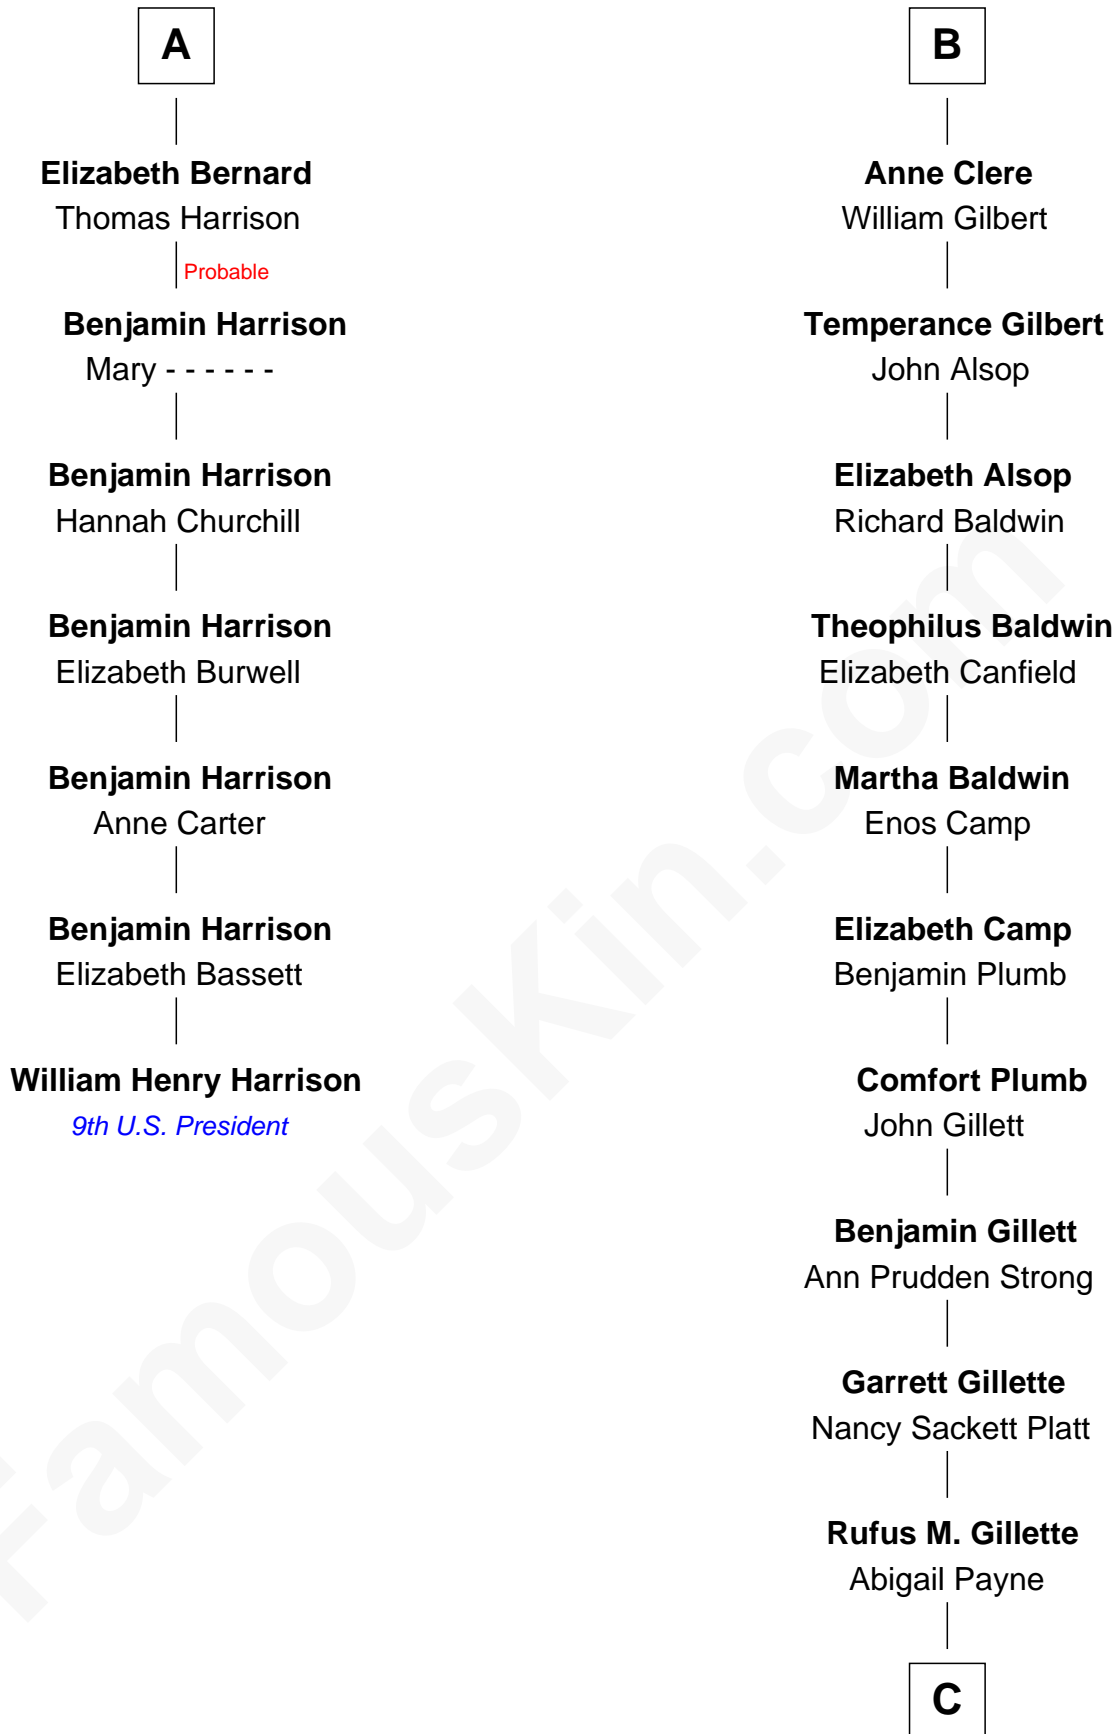

FamousKin.com
Relationship Chart of
William Henry Harrison
9th U.S. President

13th cousin 7 times removed of

Treat Williams
TV & Movie Actor

John de Welles
 Maud de Roos

C

Mary Abigail Gillette
George Willey Andrew