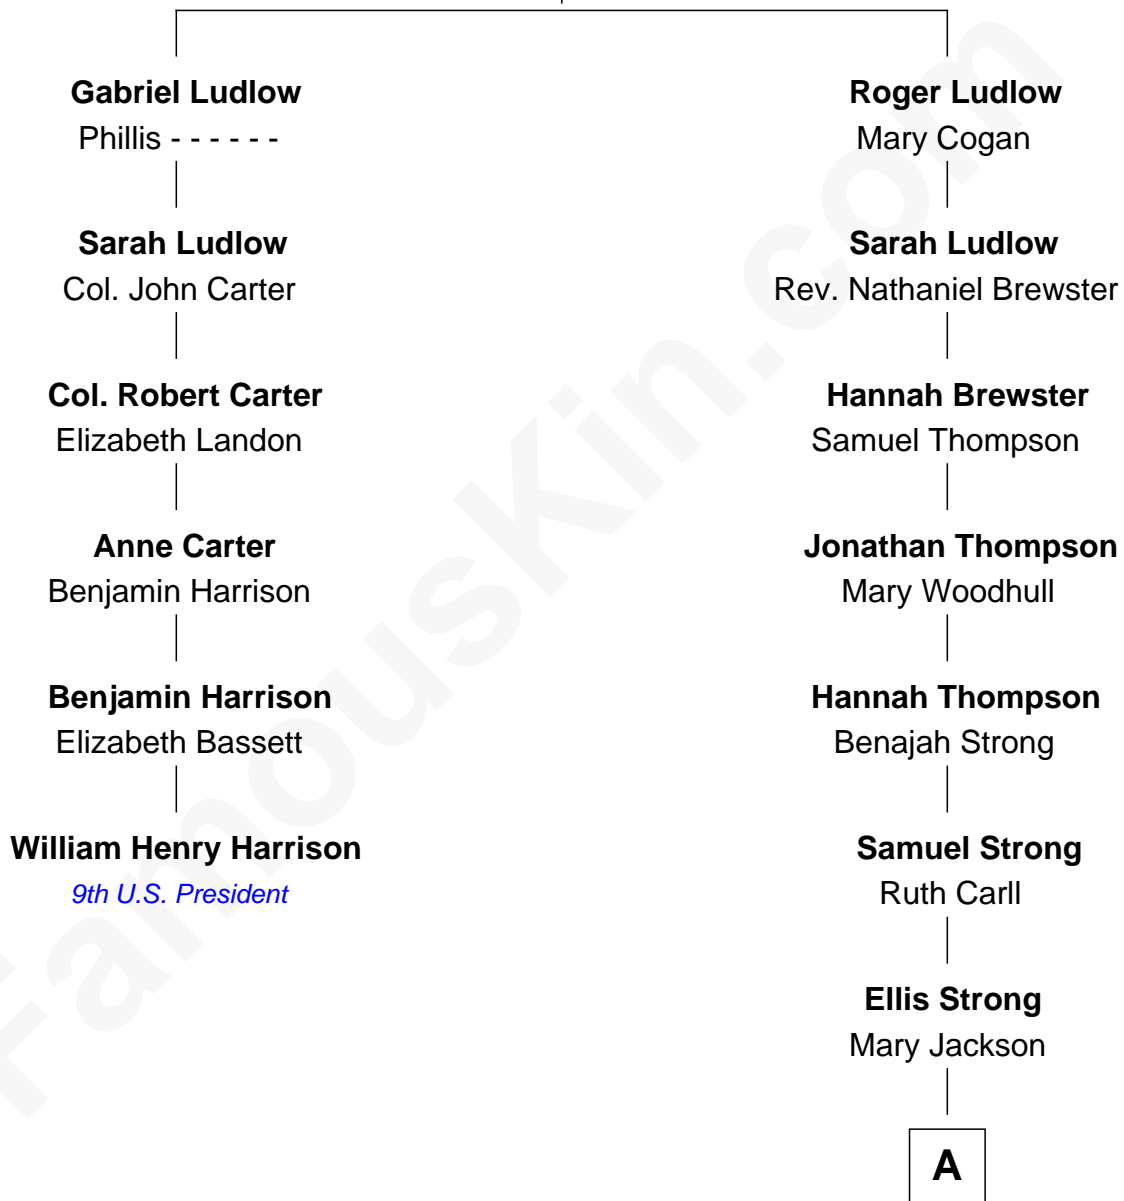

**FamousKin.com**  
**Relationship Chart of**  
**William Henry Harrison**  
*9th U.S. President*

5th cousin 7 times removed of

**Jordan Peele**  
*TV and Movie Actor*

**Thomas Ludlow**  
Jane Pyle

**A**

|  
**Elbert Strong**

Maria Louise Marshall

|  
**Walter Robbins Strong**

Nettie Wicks

|  
**Louise Strong**

Everett Sidney Taylor

|  
**Josephine Helen Taylor**

Earl Haworth Williams

|  
**Lucinda J. Williams**