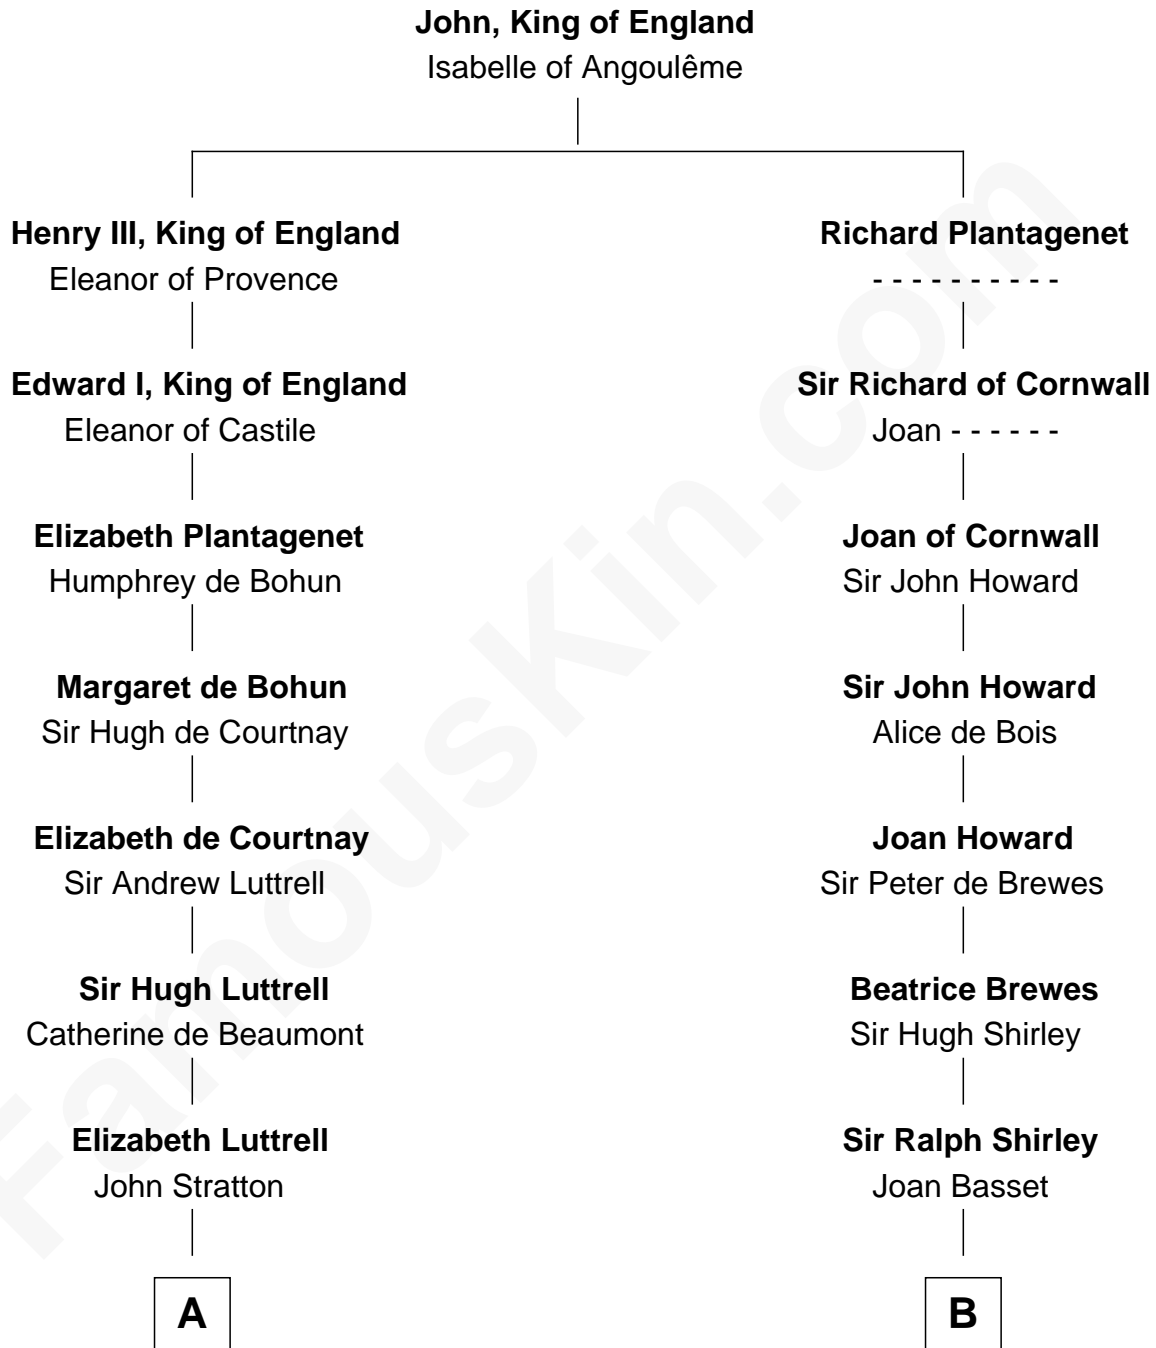

**FamousKin.com**  
**Relationship Chart of**  
**William Henry Harrison**  
*9th U.S. President*

**17th cousin 3 times removed of**  
**Eugene Foss**  
*45th Governor of Massachusetts*

**C**

**Susanna Hallett**  
Col. Heman Bangs

**Amanda Bangs**  
Samuel Bartlett Foss

**George Edmund Foss**  
Marcia Cordelia Noble

**Eugene Foss**  
*45th Governor of Massachusetts*