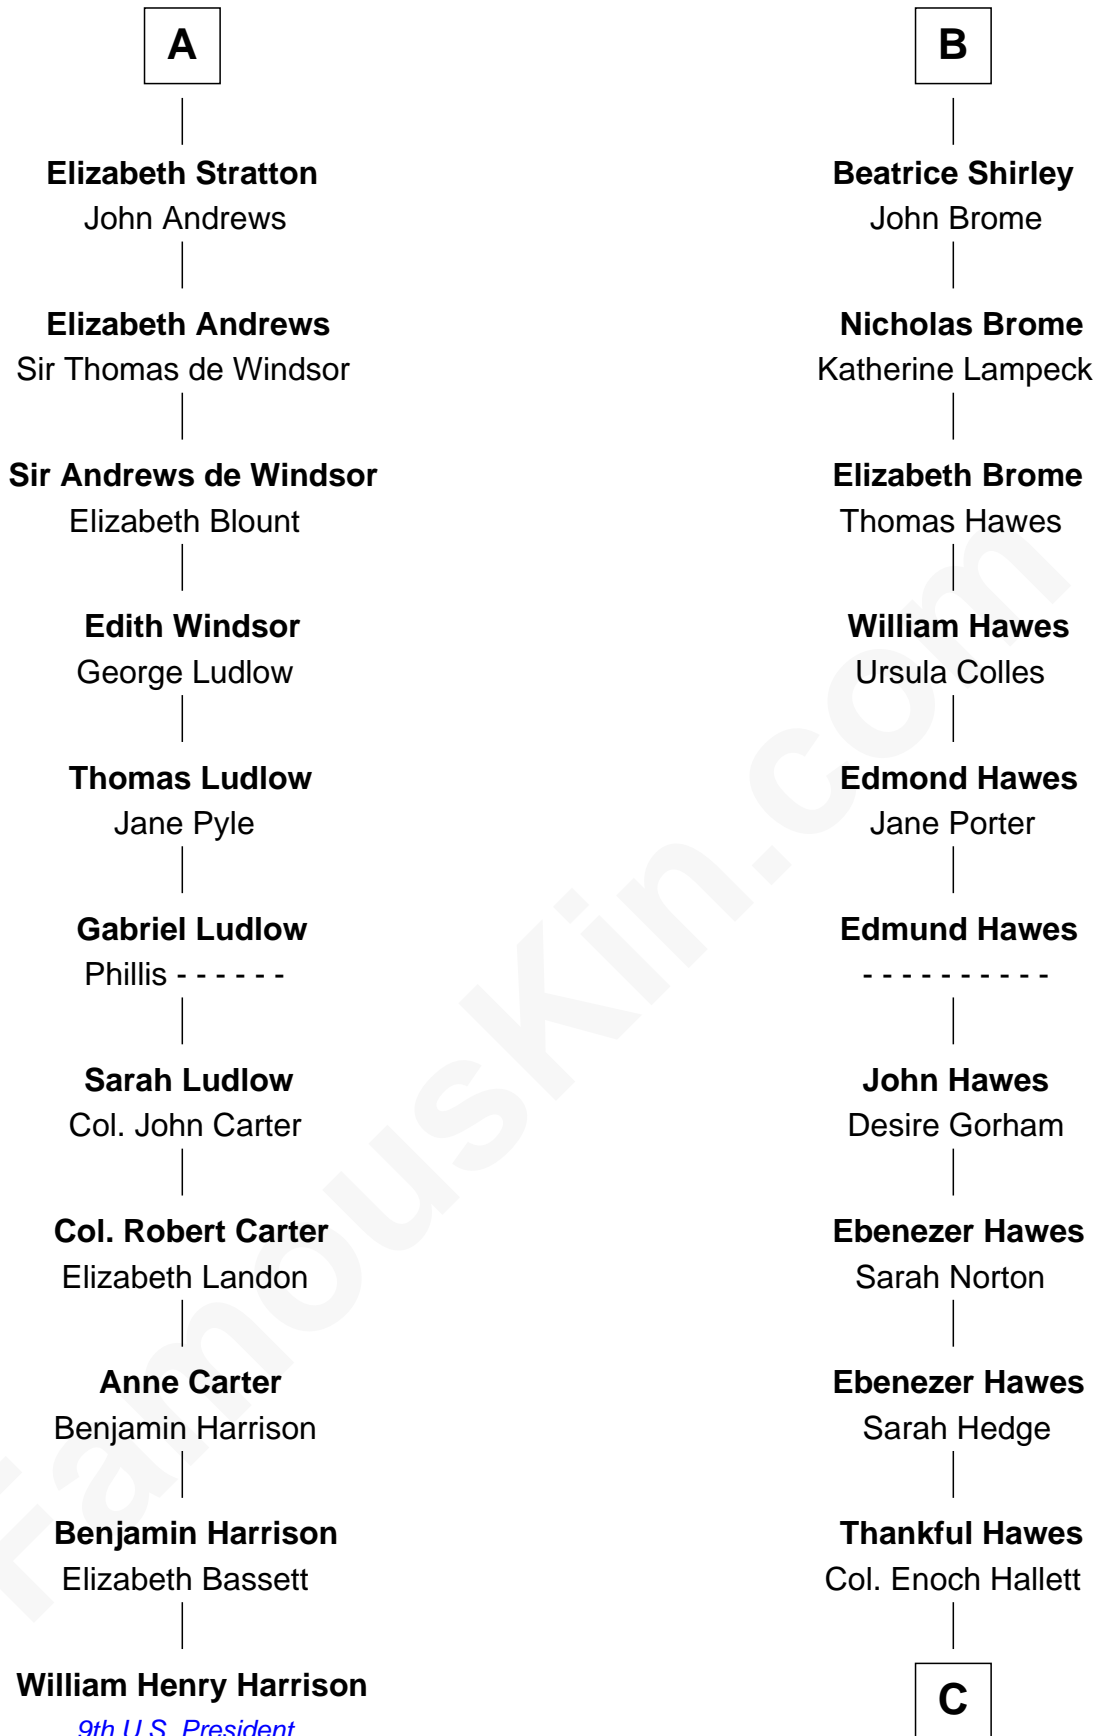

**FamousKin.com**  
**Relationship Chart of**  
**William Henry Harrison**  
*9th U.S. President*

**17th cousin 3 times removed of**  
**Eugene Foss**  
*45th Governor of Massachusetts*

**C**

**Susanna Hallett**  
Col. Heman Bangs

**Amanda Bangs**  
Samuel Bartlett Foss

**George Edmund Foss**  
Marcia Cordelia Noble

**Eugene Foss**  
*45th Governor of Massachusetts*