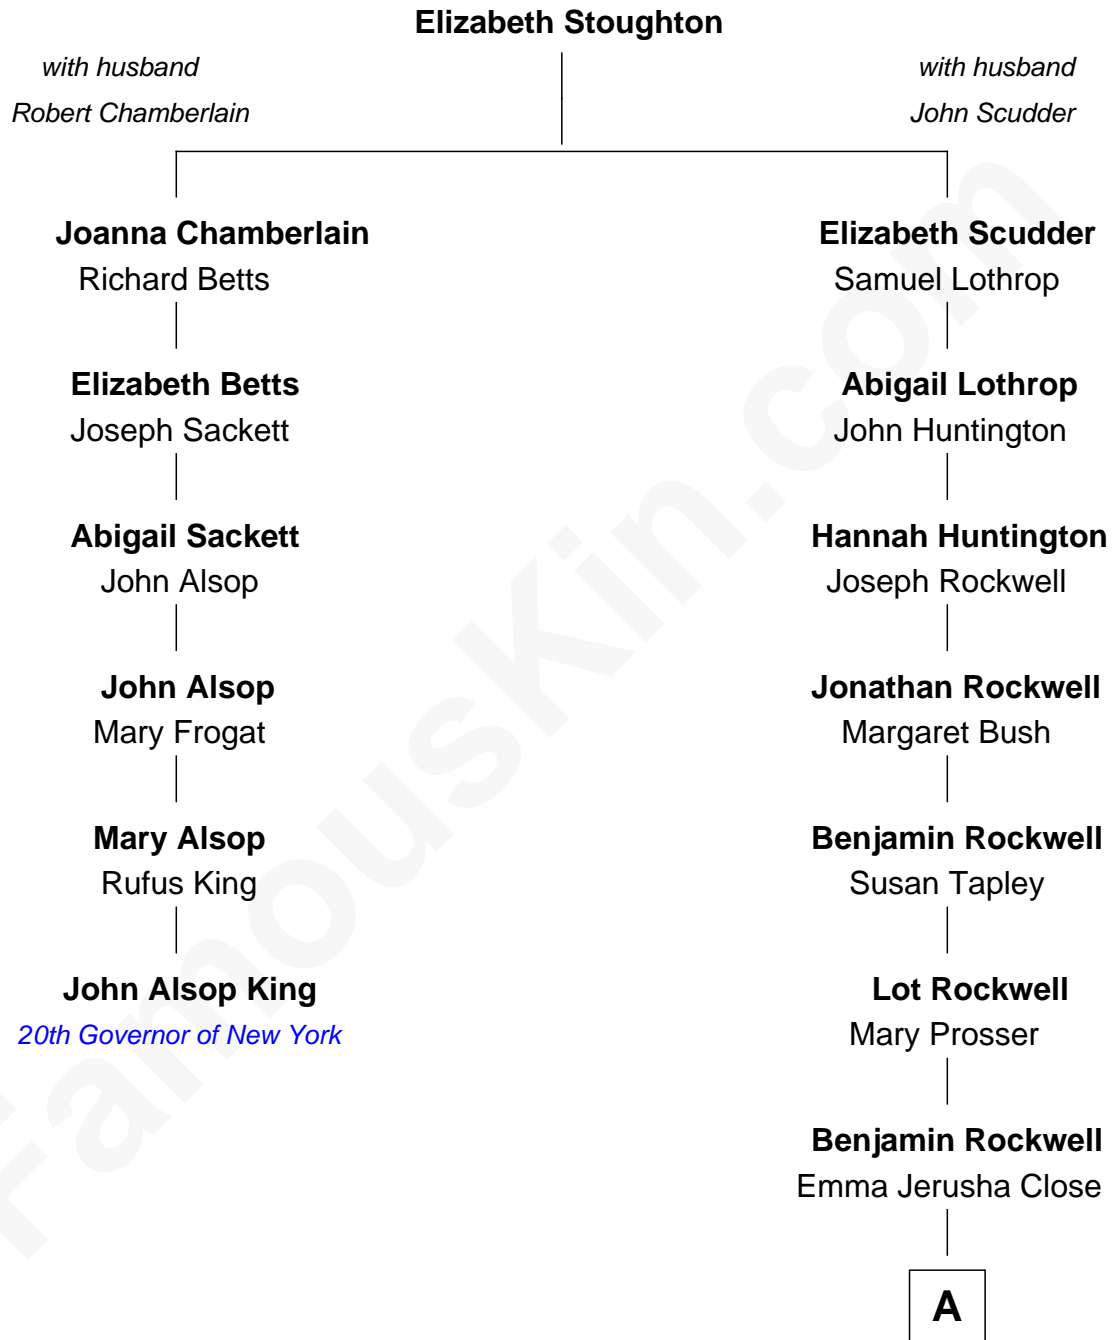

FamousKin.com Relationship Chart of

John Alsop King

20th Governor of New York

5th cousin 3 times removed of

Willard Rockwell

Founder, Rockwell International

A

Frederick Joshua Rockwell