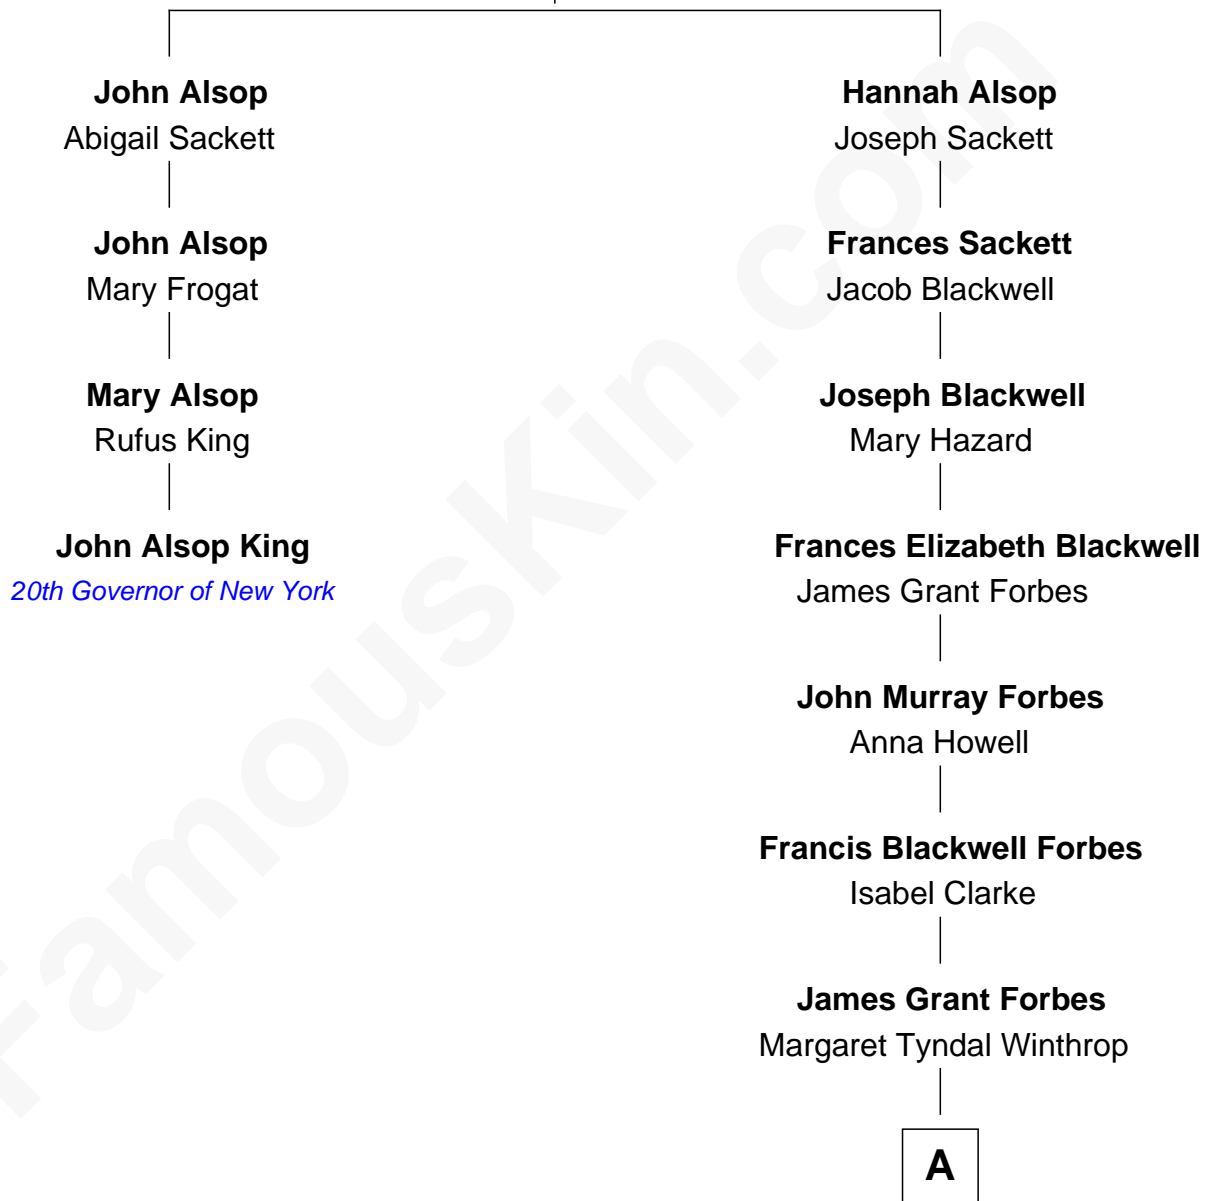

FamousKin.com Relationship Chart of

John Alsop King

20th Governor of New York

3rd cousin 5 times removed of

John Kerry

68th U.S. Secretary of State

Richard Alsop
Hannah Underhill

A

|
Rosemary Isabel Forbes

Richard John Kerry

|
John Kerry

68th U.S. Secretary of State

FamousKin.com