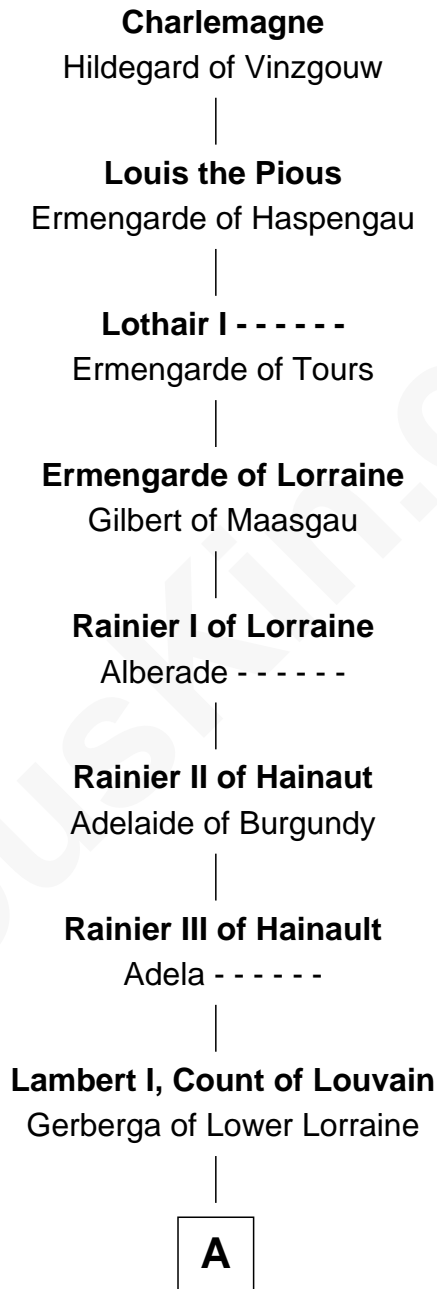

# FamousKin.com Relationship Chart of

**John Alsop King**

*20th Governor of New York*

**33rd Great-grandson of**

**Charlemagne**

*King of the Franks*

**A**

**Mathilde of Louvain**  
Eustace I of Boulogne

**Lambert II of Lens**  
Adelaide of Normandy

**Judith of Lens**  
Waltheof II of Northumbria

**Maud of Northumberland**  
Simon I de St. Liz

**Maud de St. Liz**  
Saher I de Quincy

**Alice de St. Liz**  
Roger de Huntingfield

**Sir William de Huntingfield**  
Isabel FitzWilliam

**Sarah de Huntingfield**  
Richard de Keynes

**Richard de Keynes**  
Alice de Mankesy

**Joan de Keynes**  
Sir Roger Lewknor

**B**

**B**

**Sir Thomas Lewknor**

Sybil - - - - -

**Sir Roger Lewknor**

Katherine Bardolf

| Probable

**Beatrix Lewknor**

Ralph Roper

| Probable

**Edmond Roper**