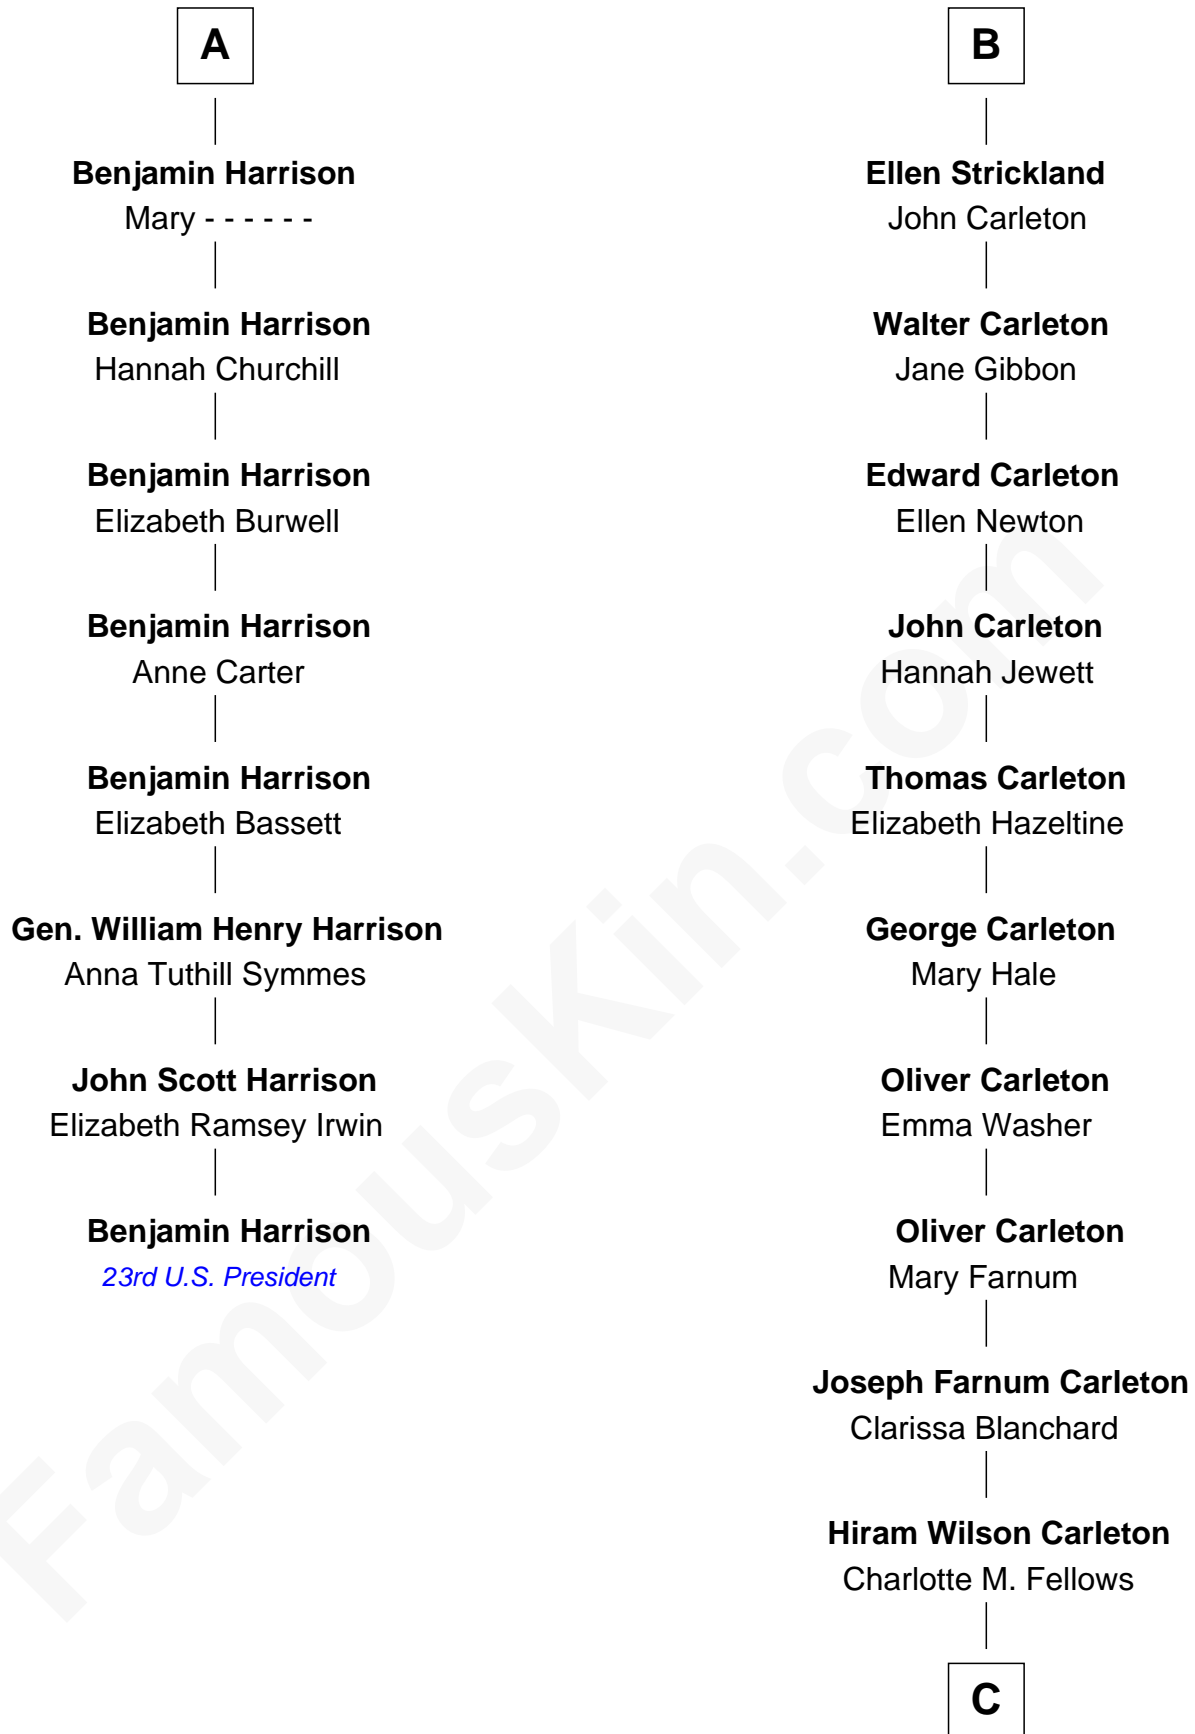

FamousKin.com
Relationship Chart of
Benjamin Harrison
23rd U.S. President

14th cousin 6 times removed of
Mickey Rourke
Movie Actor

C

Joseph Clinton Carleton

Maud Alice Fitts

Hazel May Carleton

Leonard Ernest Cameron

Annette Elizabeth Cameron

Philip Andrew Rourke

Mickey Rourke

Movie Actor

FamousKin.com