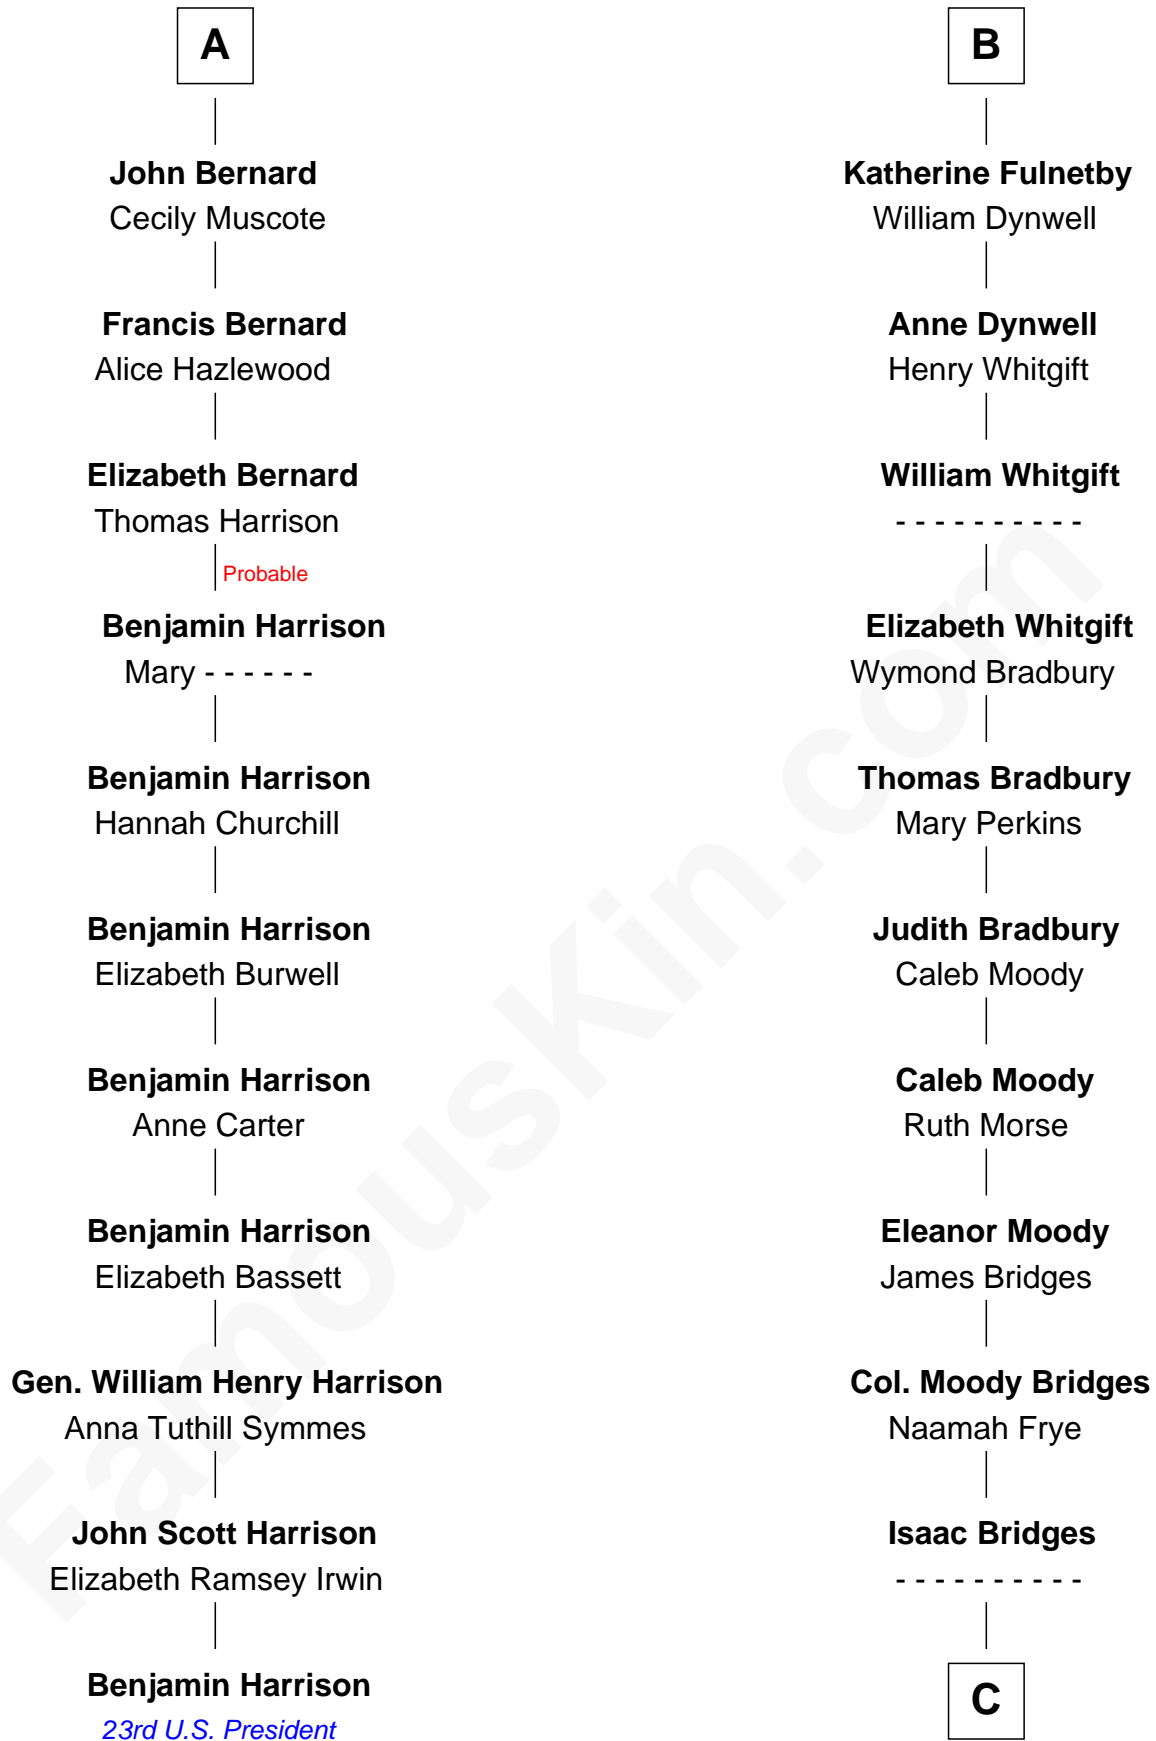

FamousKin.com
Relationship Chart of
Benjamin Harrison
23rd U.S. President

17th cousin 4 times removed of
Owen Brewster
54th Governor of Maine

Sir William le Scrope
 Constance of Newsham

C

Abiezer Bridges

Deborah Stover

Rev. Otis Bridges

Margaret Owen

Owen W. Bridges

Lydia A. -----

Carrie S. Bridges

William Edmund Brewster

Owen Brewster

54th Governor of Maine