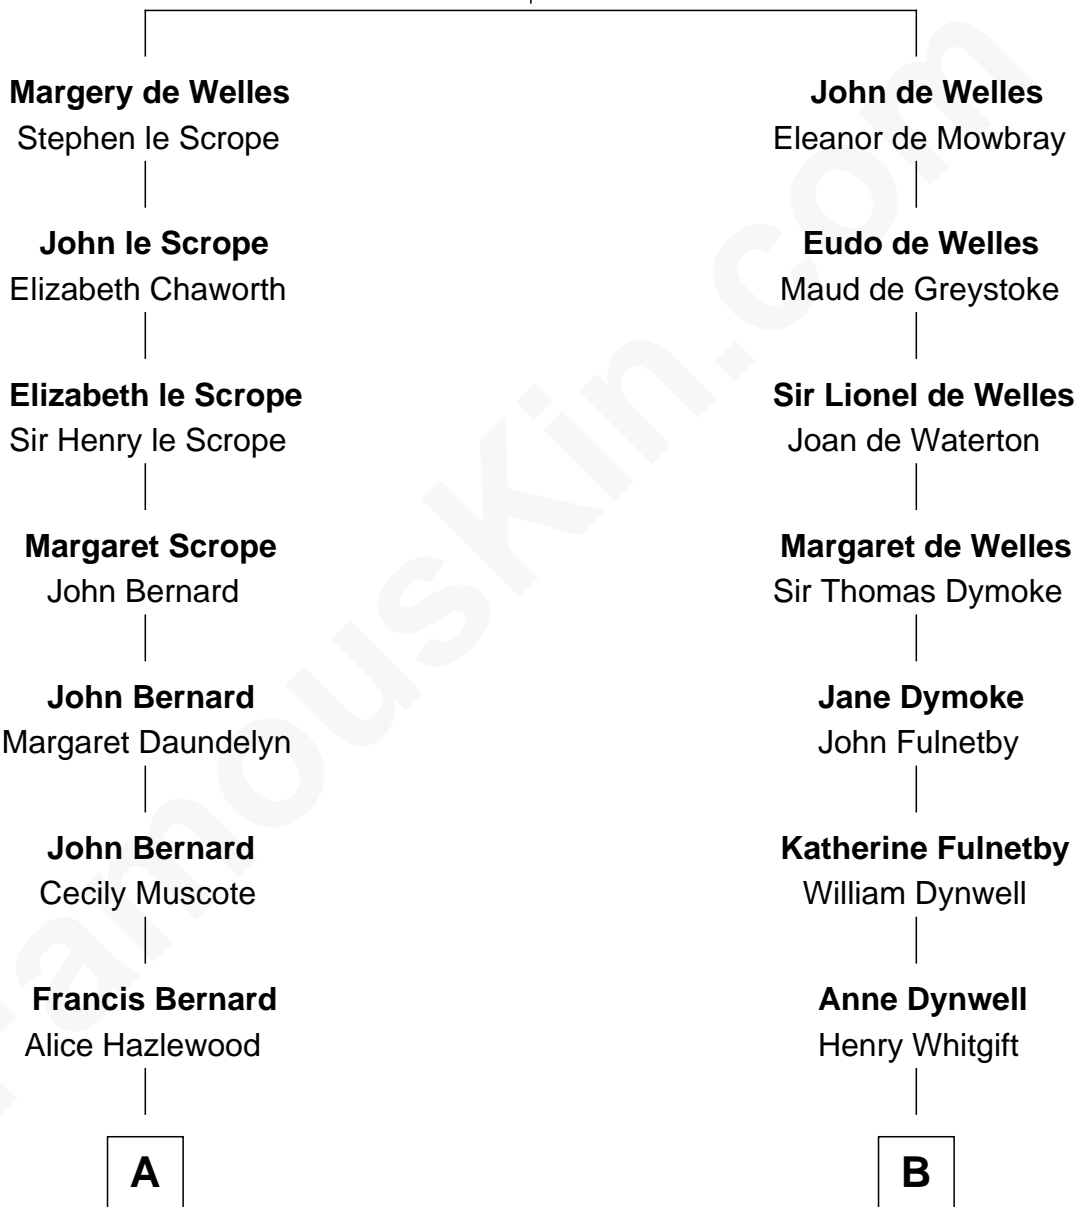

**FamousKin.com**  
**Relationship Chart of**  
**Benjamin Harrison**  
*23rd U.S. President*

15th cousin 4 times removed of

**Owen Brewster**  
*54th Governor of Maine*

**John de Welles**  
Maud de Roos

**C**

**Owen W. Bridges**

Lydia A. -----

**Carrie S. Bridges**

William Edmund Brewster

**Owen Brewster**

*54th Governor of Maine*

FamousKin.com