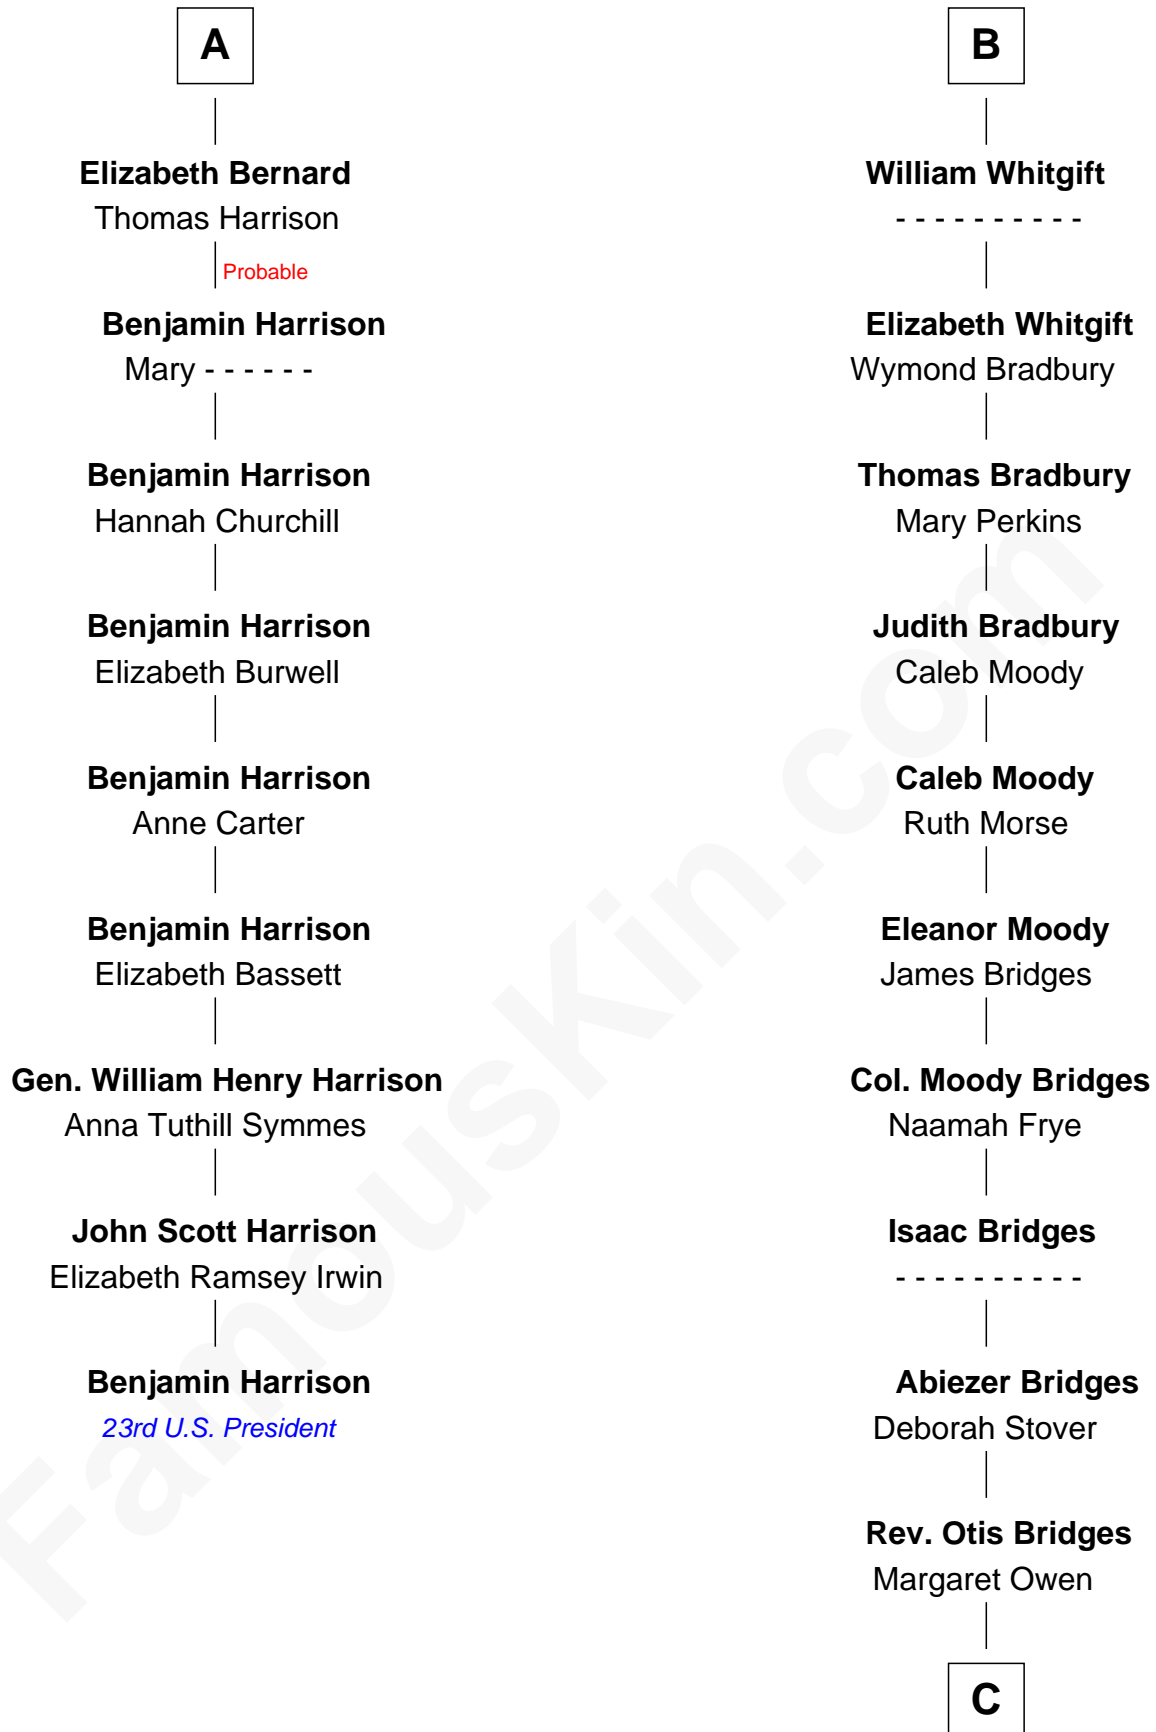

**FamousKin.com**  
**Relationship Chart of**  
**Benjamin Harrison**  
*23rd U.S. President*

15th cousin 4 times removed of

**Owen Brewster**  
*54th Governor of Maine*

**John de Welles**  
Maud de Roos

**C**

**Owen W. Bridges**

Lydia A. -----

**Carrie S. Bridges**

William Edmund Brewster

**Owen Brewster**

*54th Governor of Maine*

FamousKin.com