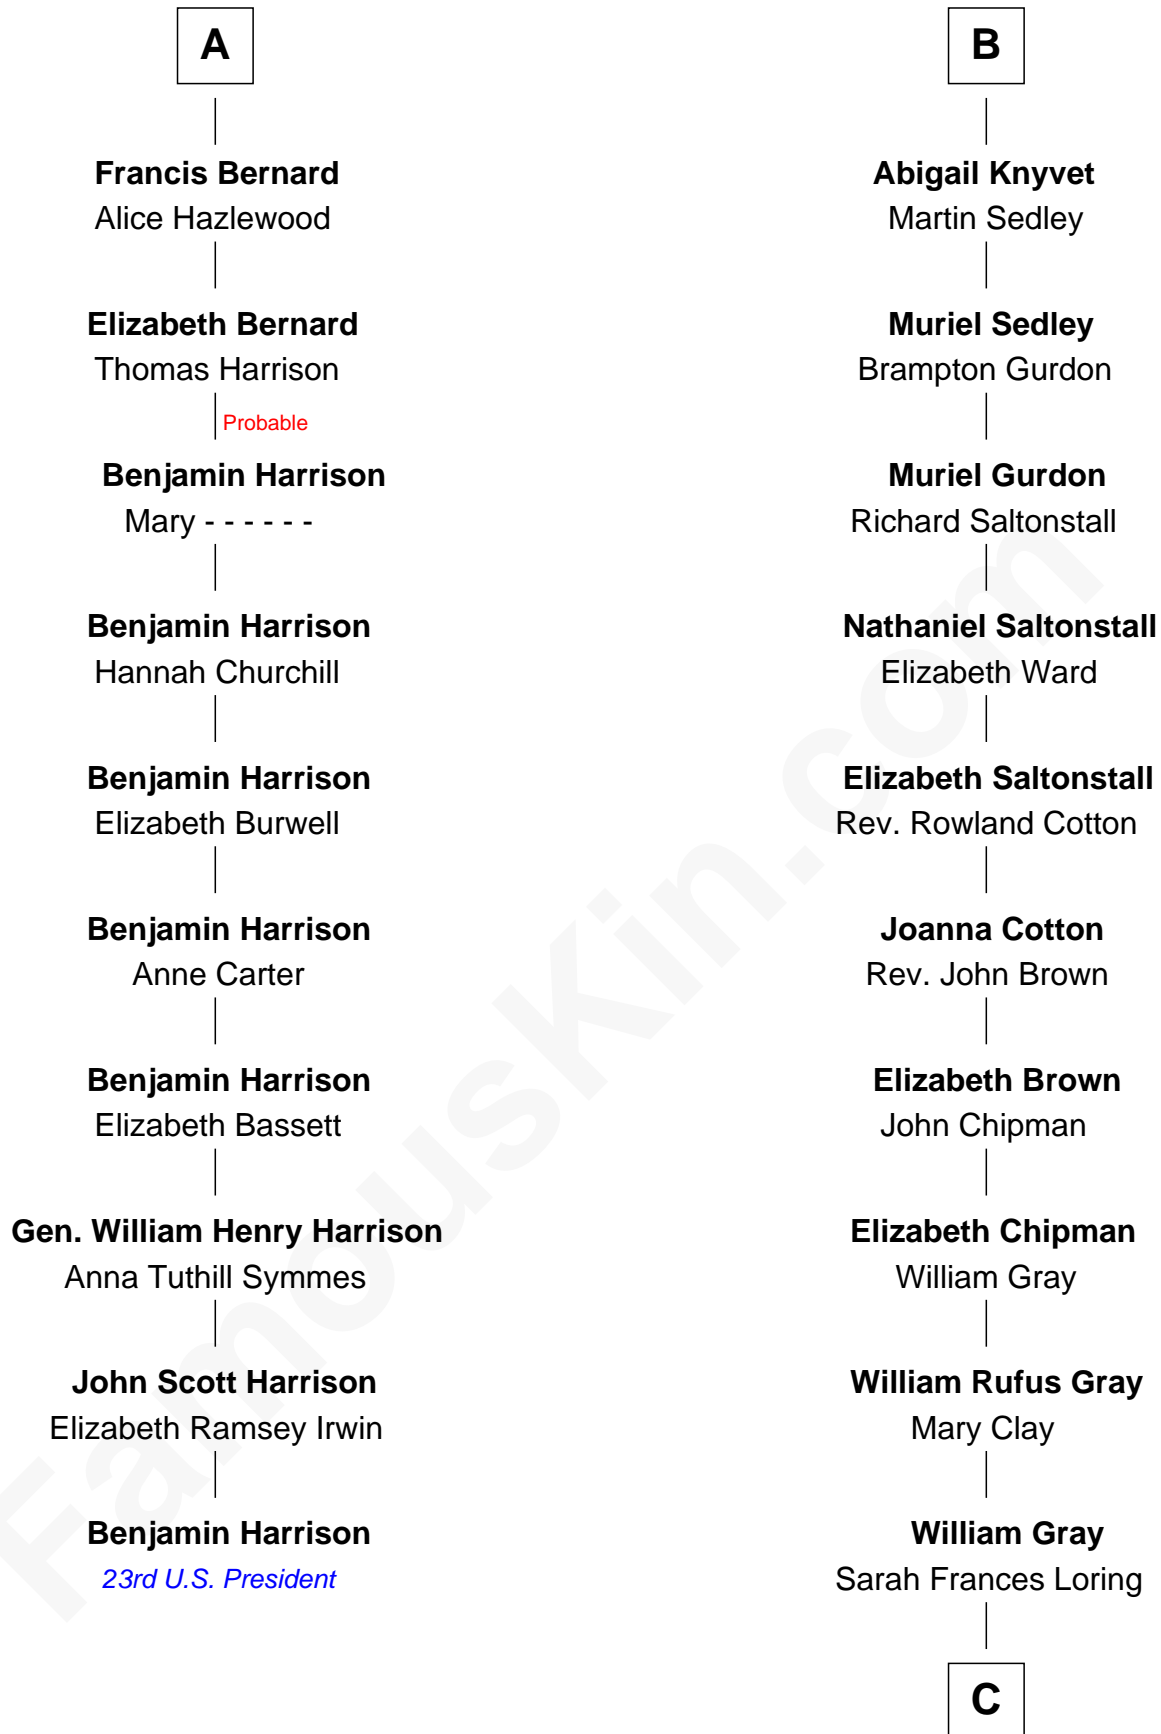

**FamousKin.com**  
**Relationship Chart of**  
**Benjamin Harrison**  
*23rd U.S. President*

16th cousin 4 times removed of

**Story Musgrave**  
*NASA Astronaut*

**C**

**Edward Gray**  
Elizabeth Gray Story

**Marguerite Gray**  
John Butler Swann

**Marguerite Swann**  
Percy Musgrave

**Story Musgrave**  
*NASA Astronaut*

FamousKin.com