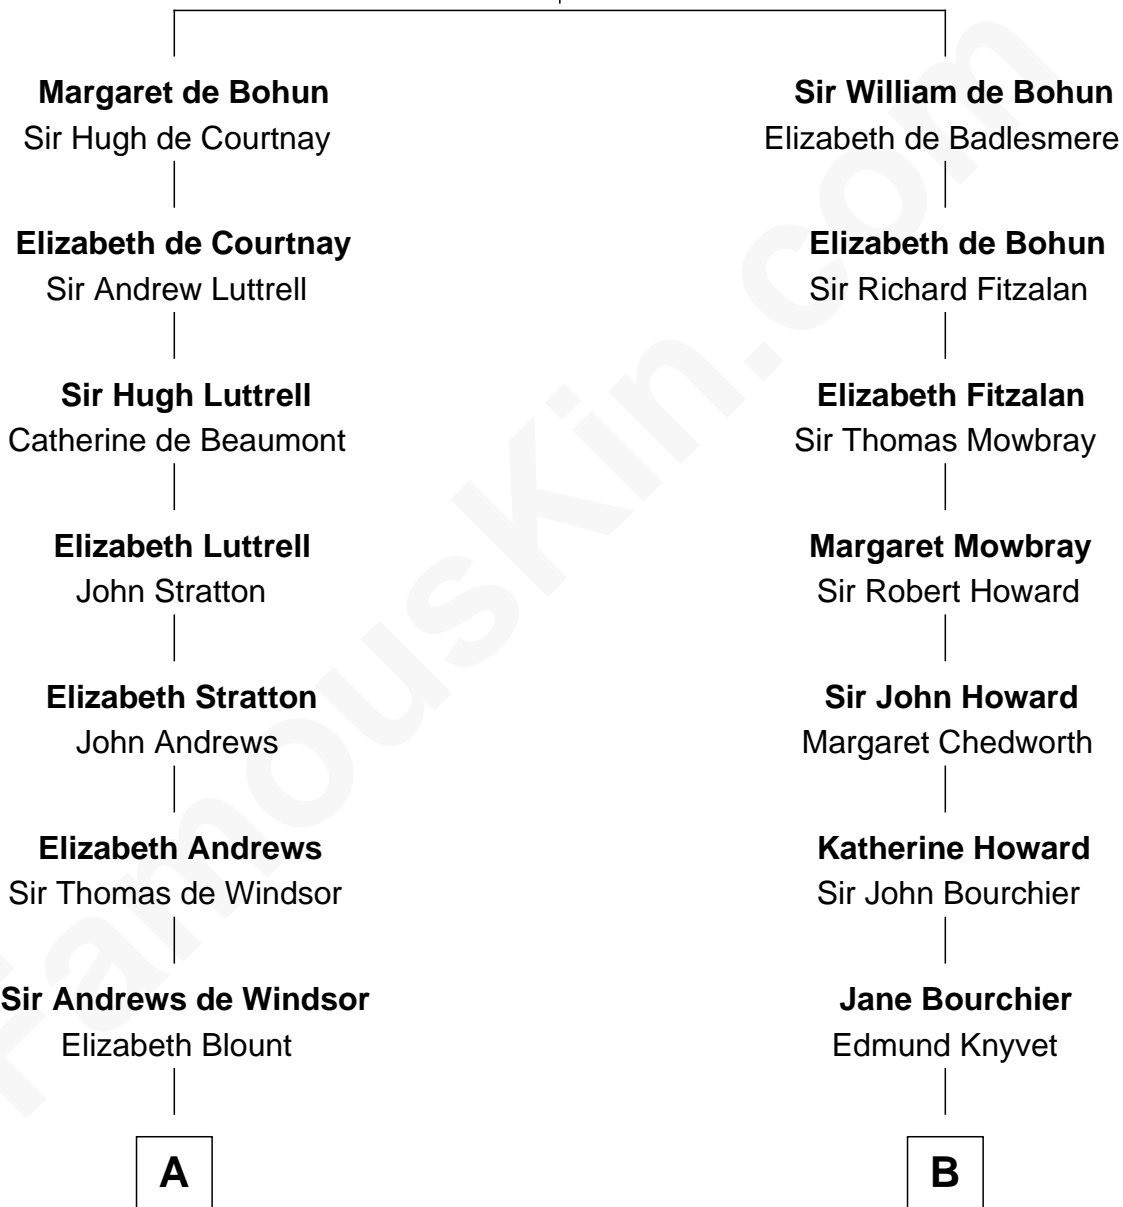

FamousKin.com
Relationship Chart of
Benjamin Harrison
23rd U.S. President

16th cousin 5 times removed of

Story Musgrave
NASA Astronaut

Humphrey de Bohun
 Elizabeth Plantagenet

C

William Gray

Sarah Frances Loring

Edward Gray

Elizabeth Gray Story

Marguerite Gray

John Butler Swann

Marguerite Swann

Percy Musgrave

Story Musgrave

NASA Astronaut