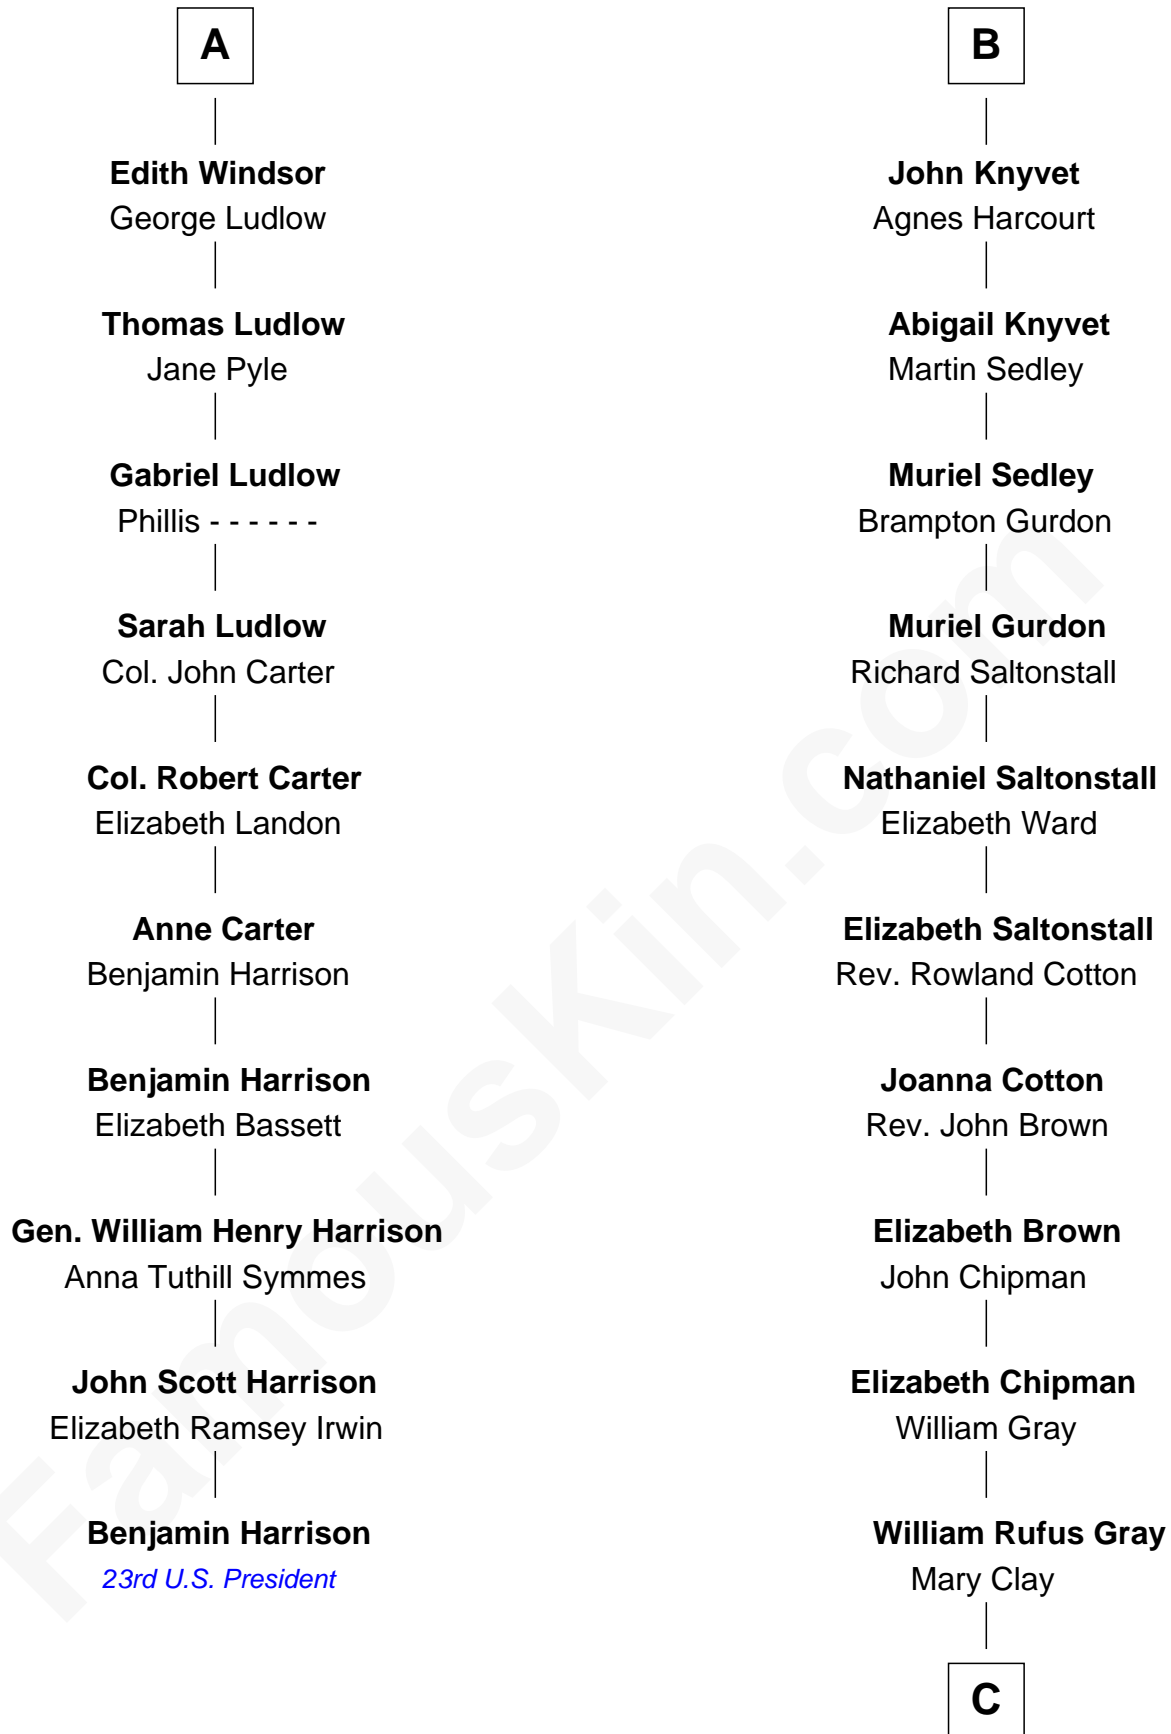

FamousKin.com
Relationship Chart of
Benjamin Harrison
23rd U.S. President

16th cousin 5 times removed of

Story Musgrave
NASA Astronaut

Humphrey de Bohun
 Elizabeth Plantagenet

C

William Gray

Sarah Frances Loring

Edward Gray

Elizabeth Gray Story

Marguerite Gray

John Butler Swann

Marguerite Swann

Percy Musgrave

Story Musgrave

NASA Astronaut