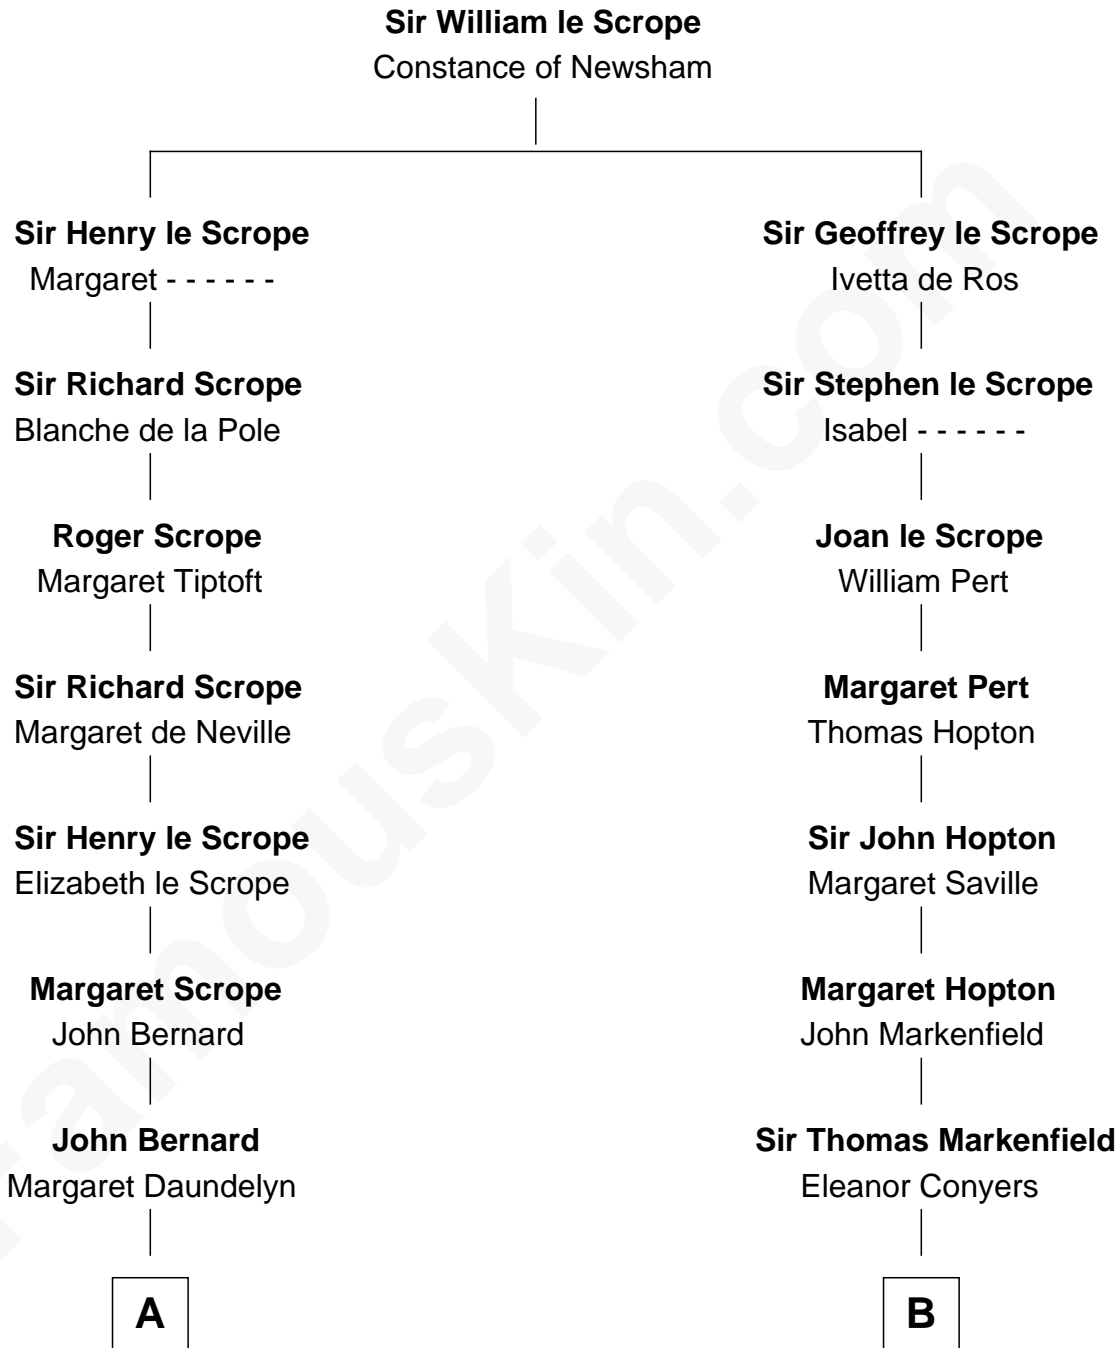

FamousKin.com
Relationship Chart of
Benjamin Harrison
23rd U.S. President

17th cousin 2 times removed of
Horace Gray
U.S. Supreme Court Justice

C

—
Elizabeth Chipman

William Gray

—
Horace Gray

Harriet Upham

—
Horace Gray

U.S. Supreme Court Justice

FamousKin.com