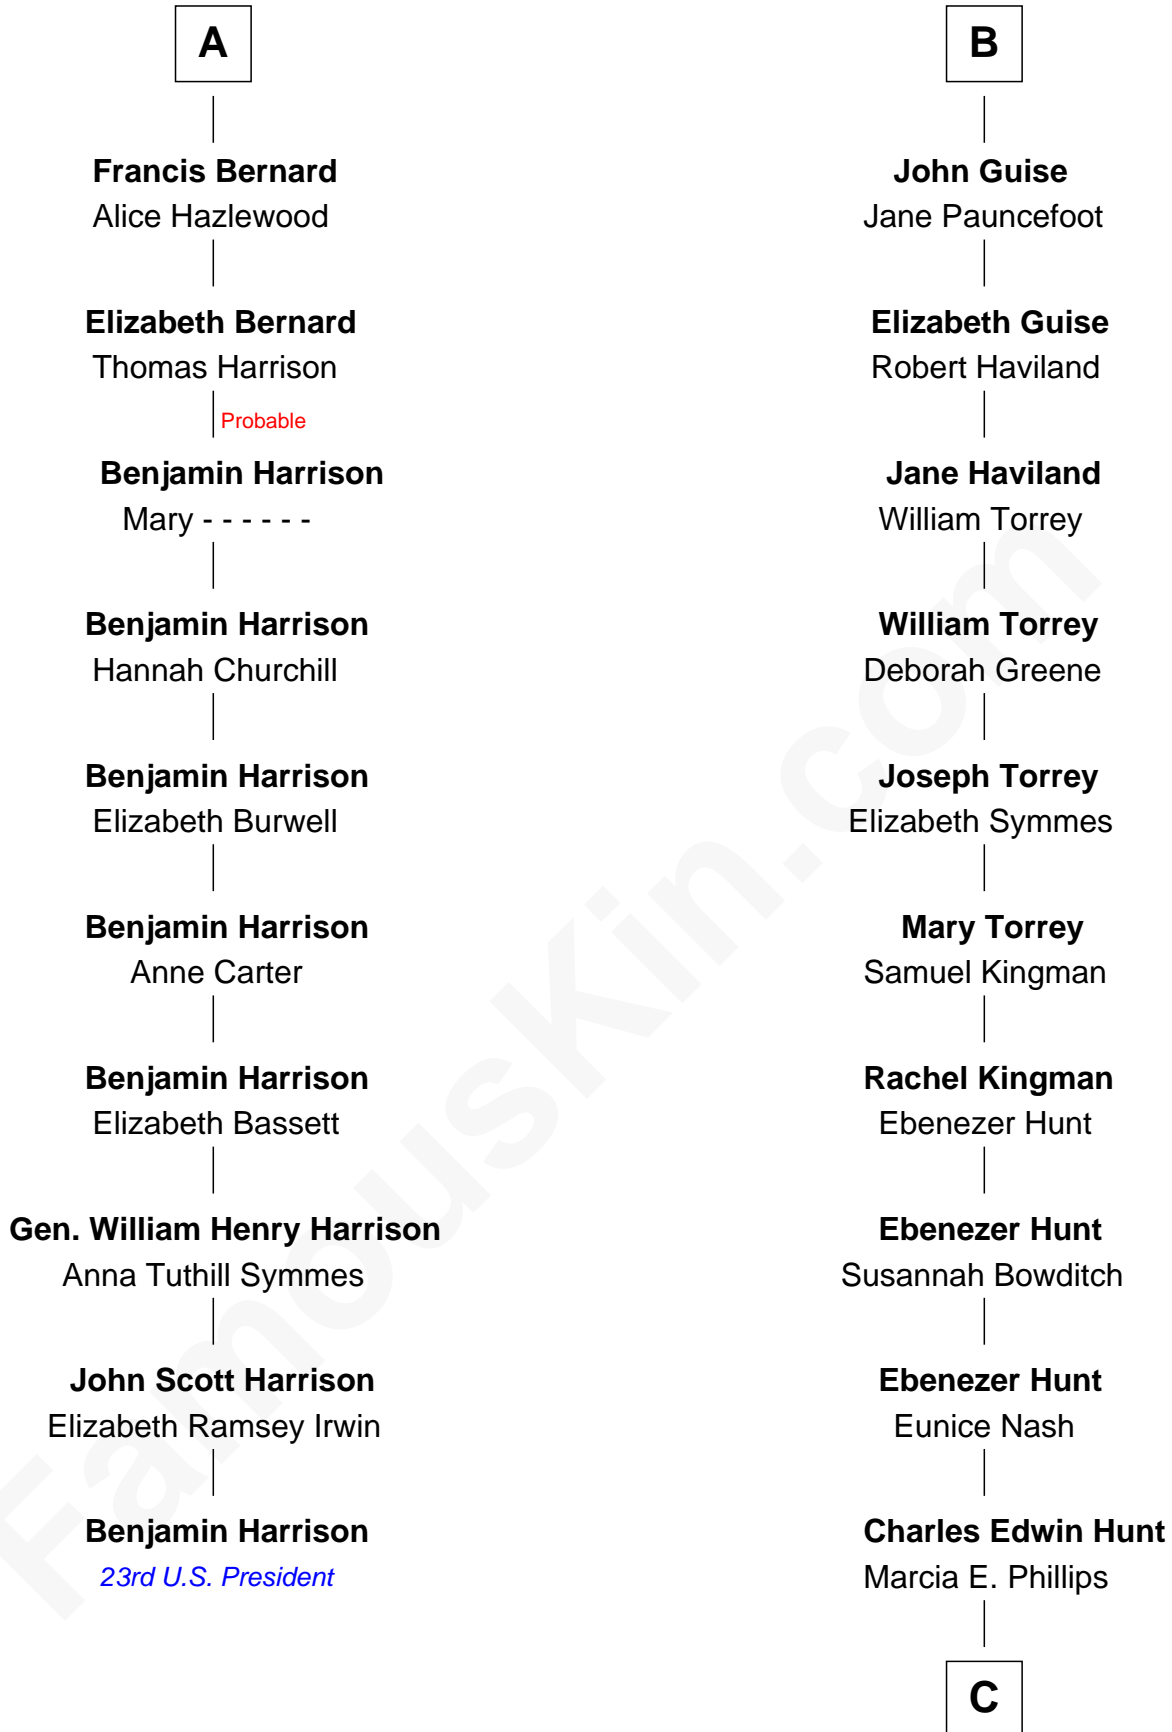

FamousKin.com
Relationship Chart of
Benjamin Harrison
23rd U.S. President

16th cousin 4 times removed of
Linda Hunt
TV and Movie Actress

C

Charles Phillips Hunt

Ella Maria Read

Charles Edwin Hunt

Louise Phipps Davy