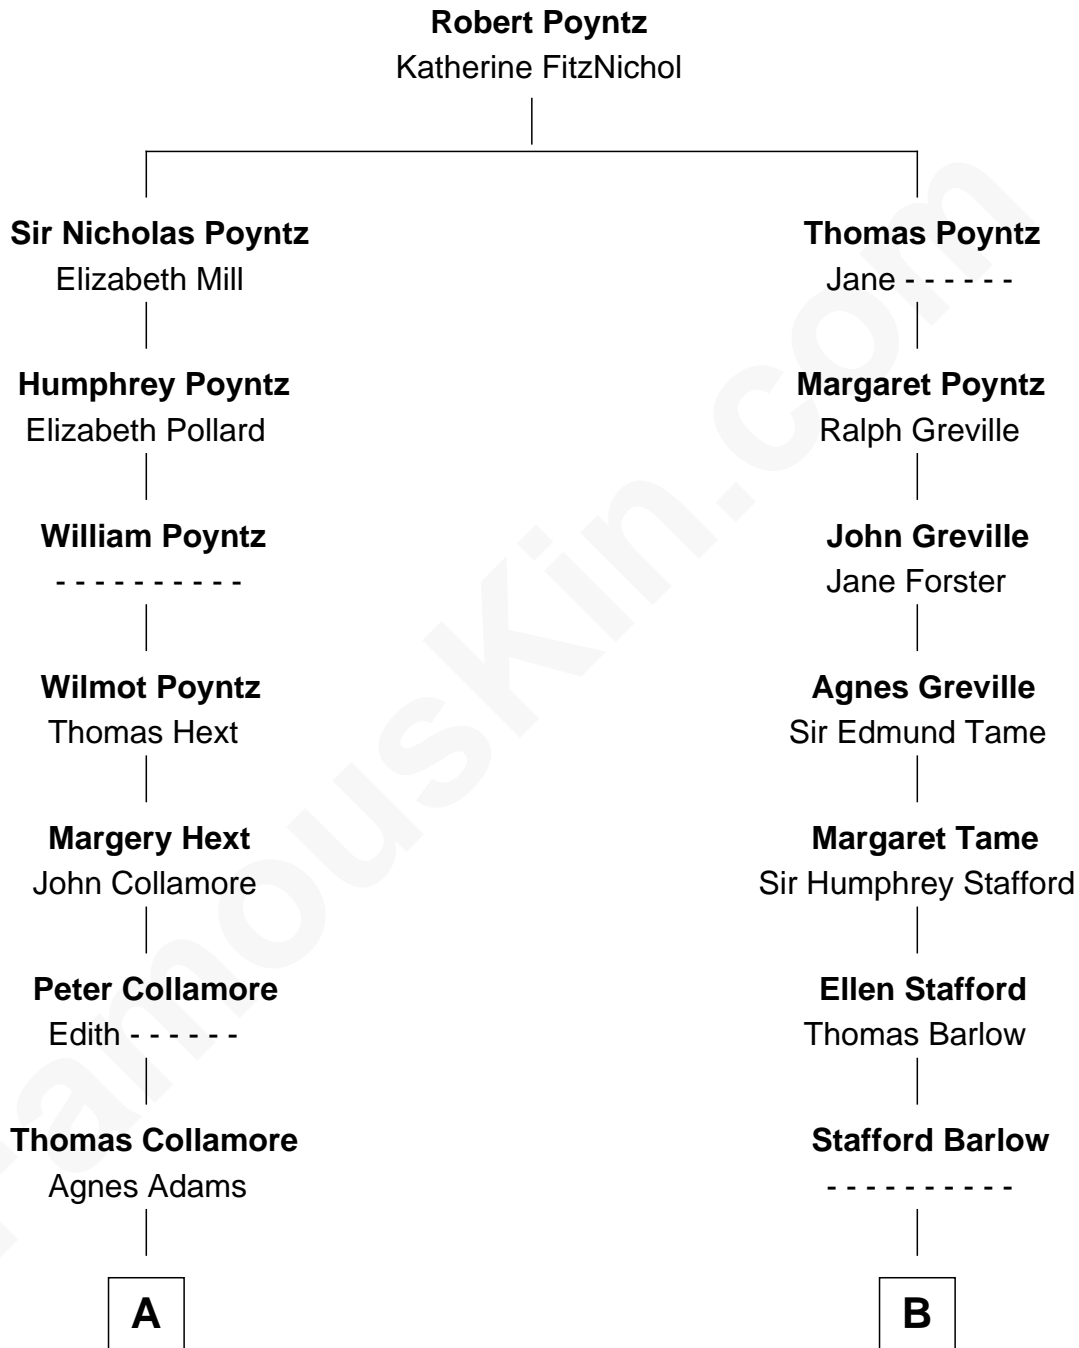

FamousKin.com
Relationship Chart of
Benjamin Harrison
23rd U.S. President

14th cousin 5 times removed of

Linda Hunt
TV and Movie Actress

C

Charles Edwin Hunt
Louise Phipps Davy

Raymond Davy Hunt
Elsie R. Doying