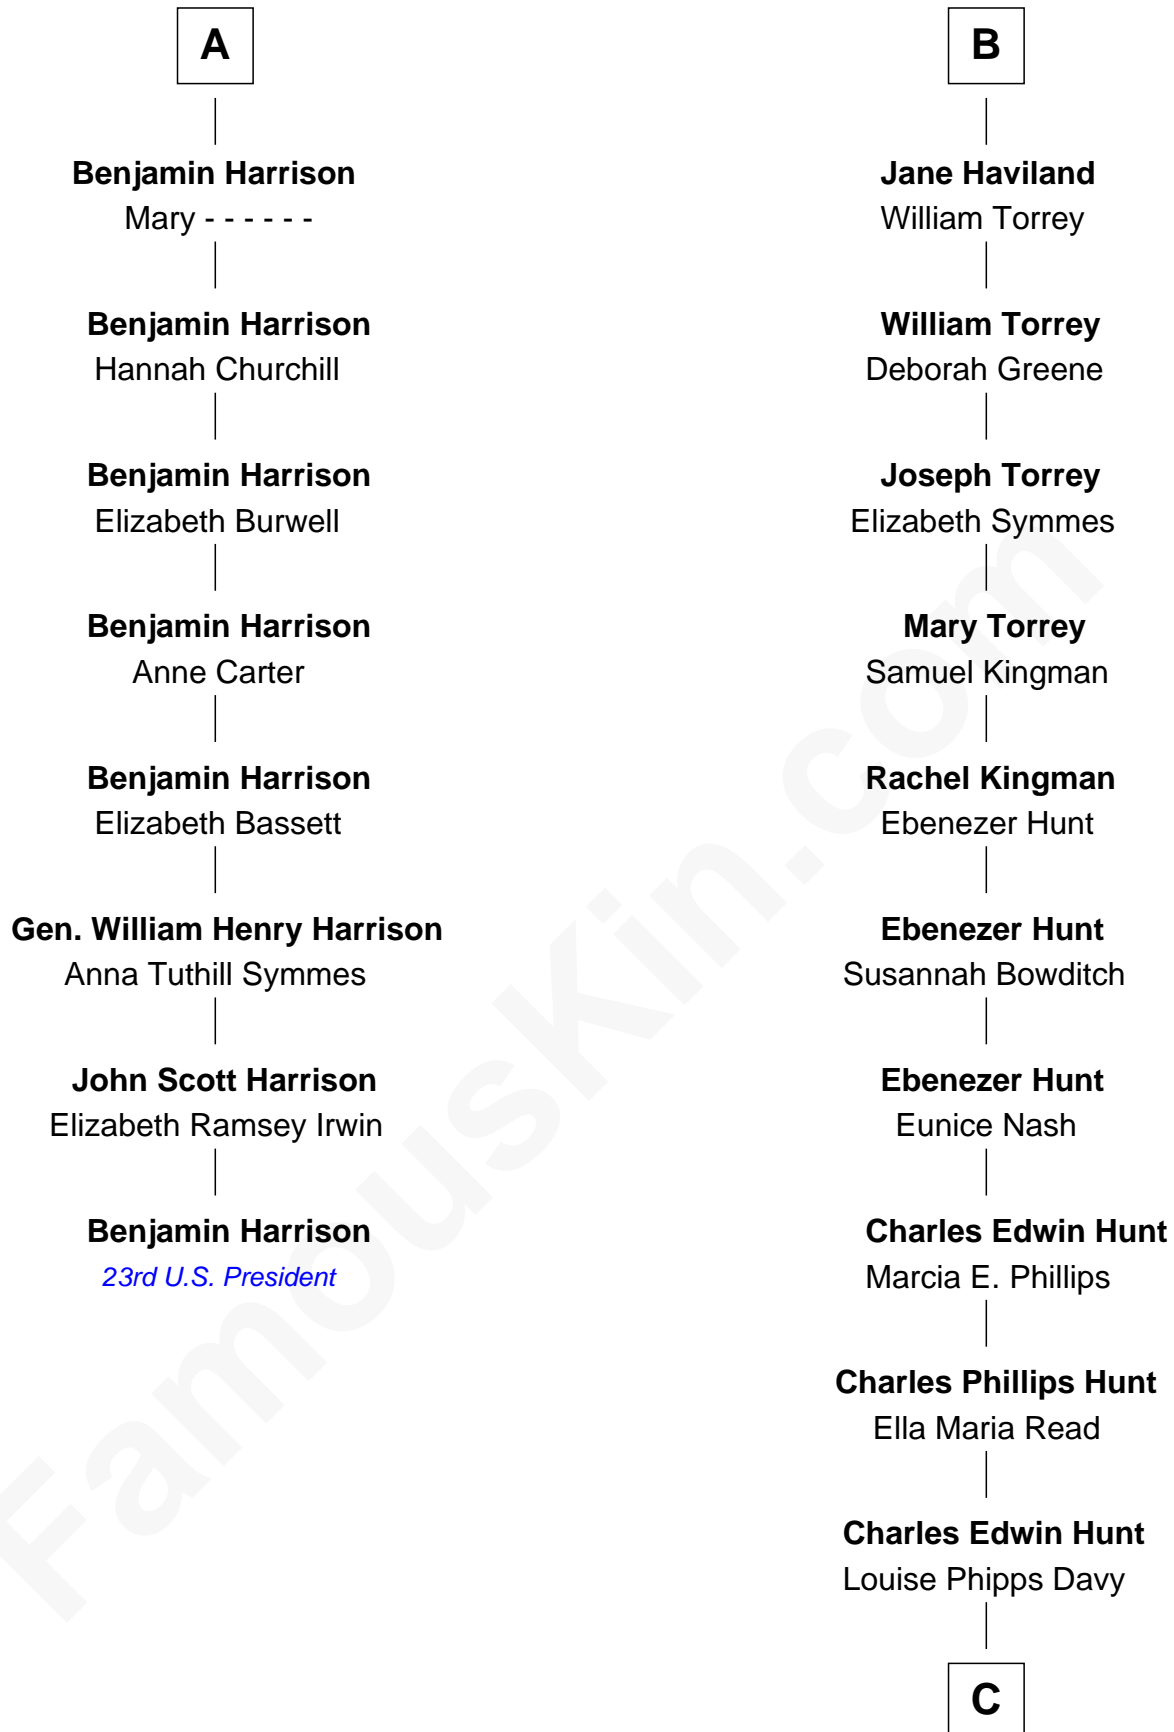

FamousKin.com

Relationship Chart of

Benjamin Harrison

23rd U.S. President

14th cousin 4 times removed of

Linda Hunt
TV and Movie Actress

C

Raymond Davy Hunt