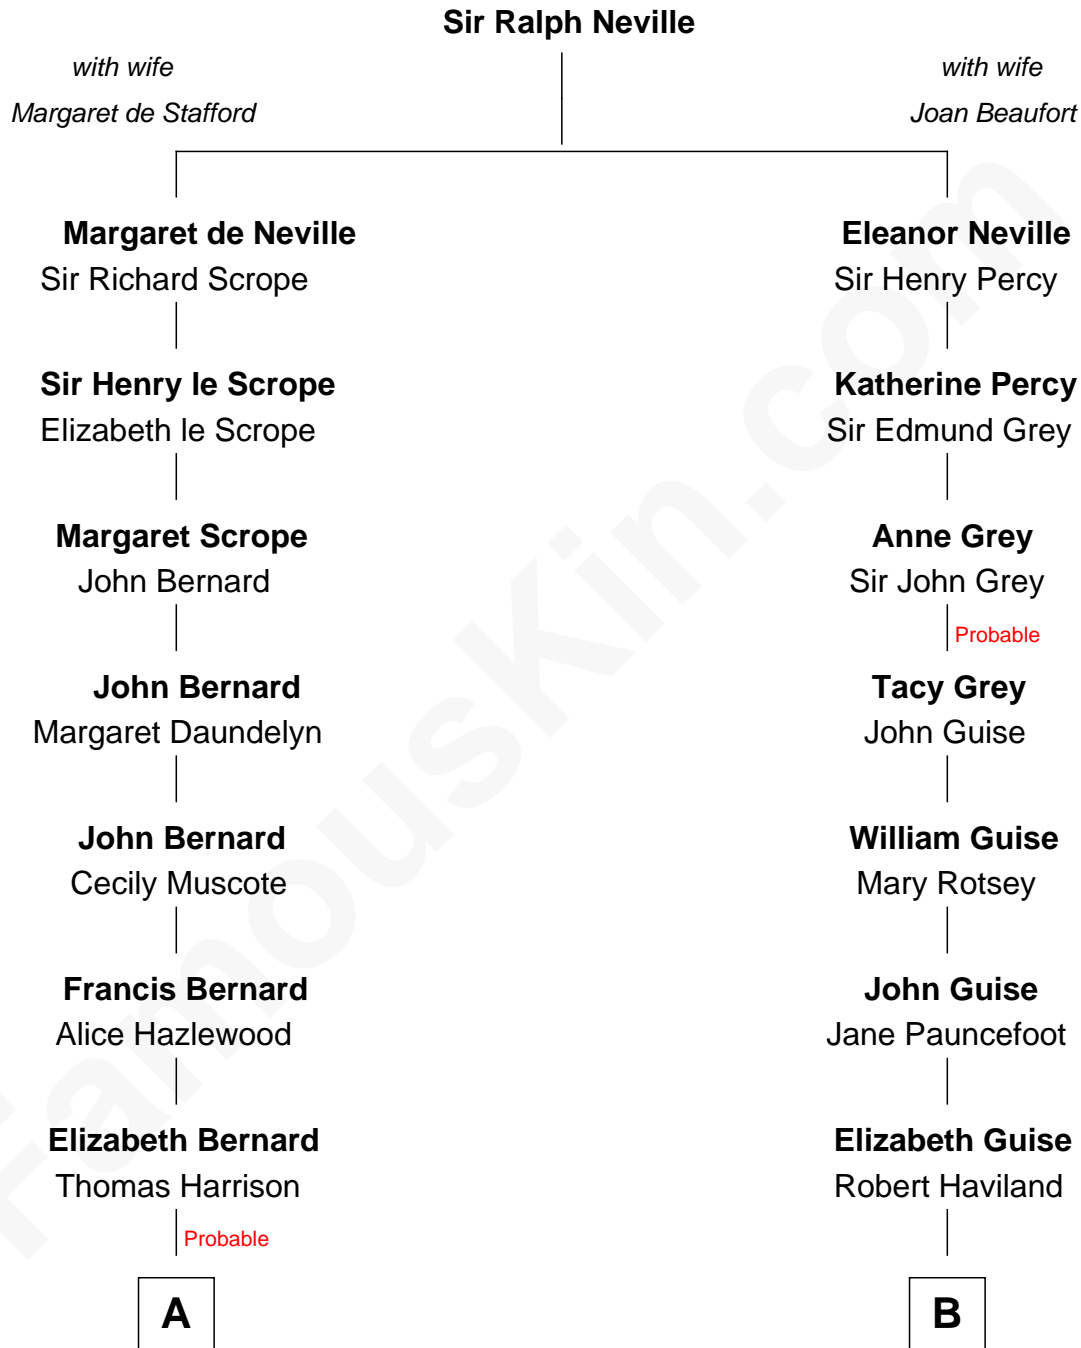

FamousKin.com

Relationship Chart of

Benjamin Harrison

23rd U.S. President

14th cousin 4 times removed of

Linda Hunt
TV and Movie Actress

C

Raymond Davy Hunt