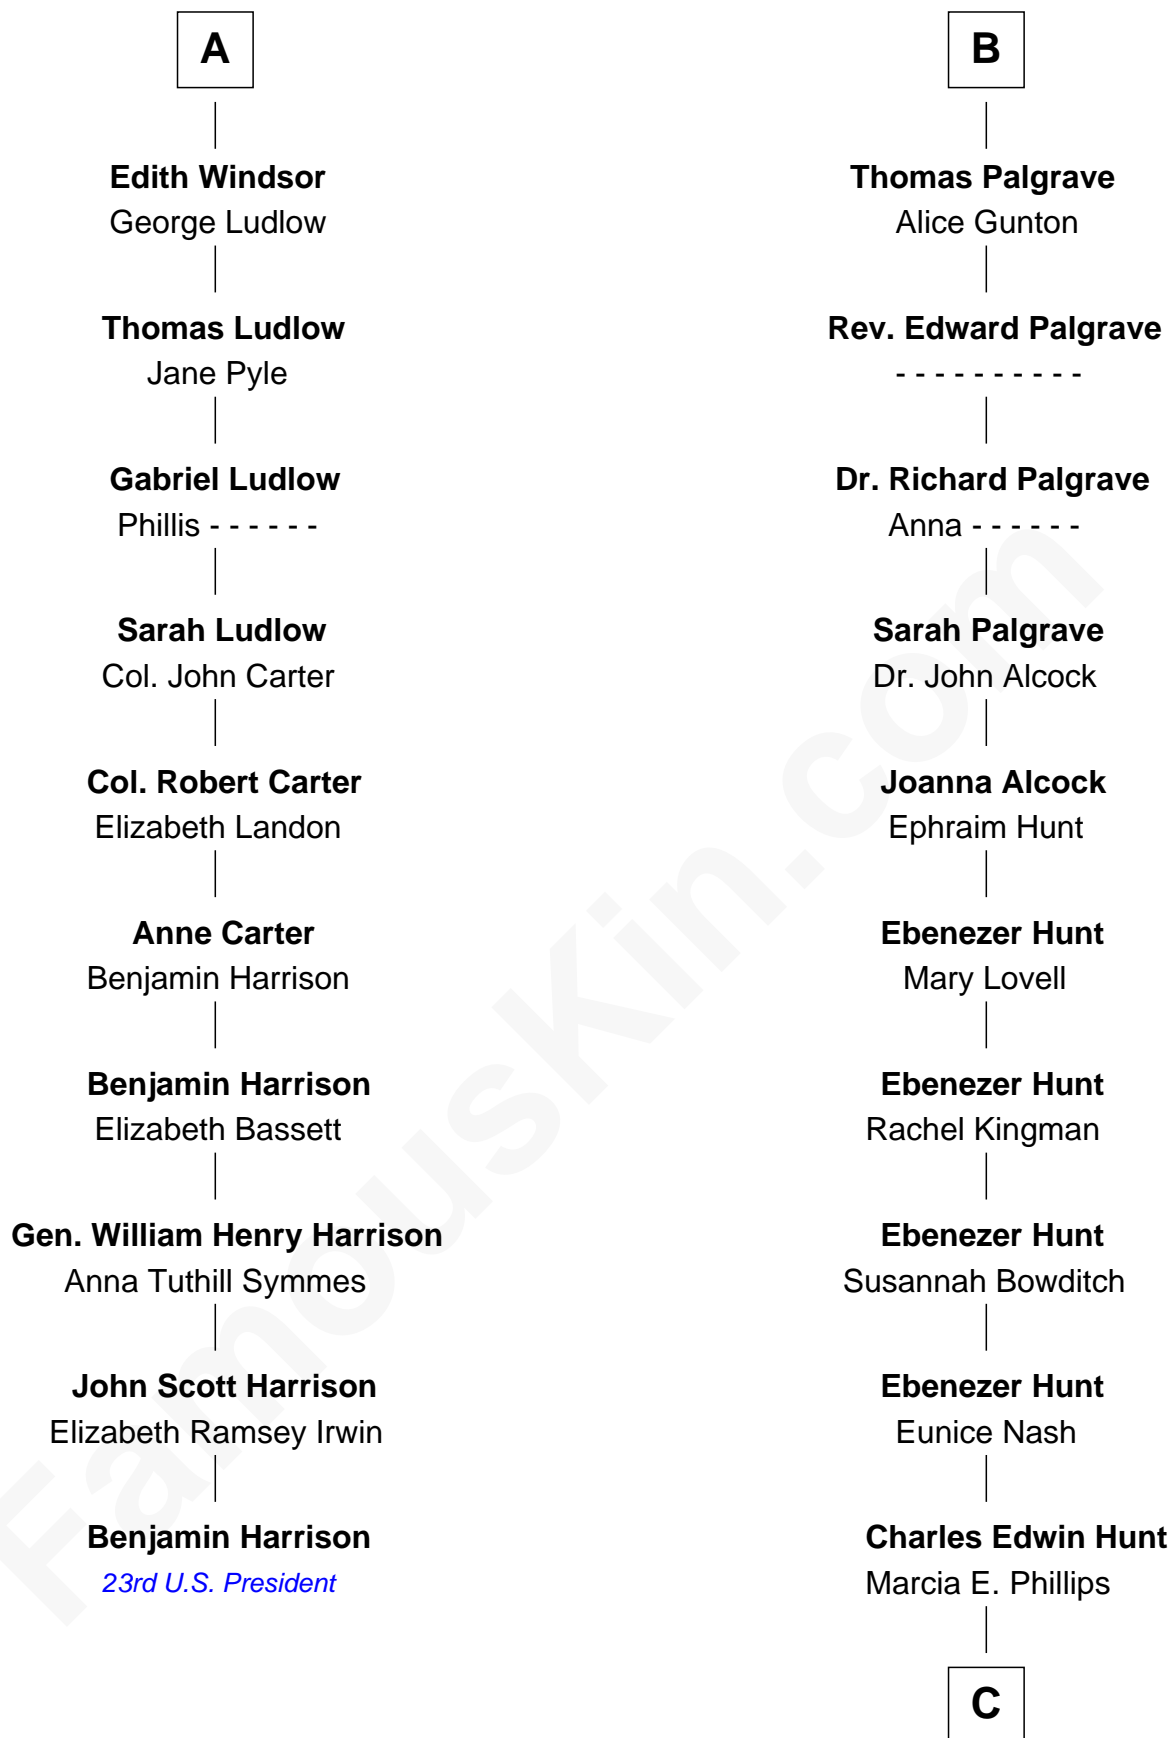

**FamousKin.com**  
**Relationship Chart of**  
**Benjamin Harrison**  
*23rd U.S. President*

**16th cousin 4 times removed of**  
**Linda Hunt**  
*TV and Movie Actress*

**Humphrey de Bohun**  
 Elizabeth Plantagenet

**C**

**Charles Phillips Hunt**

Ella Maria Read

**Charles Edwin Hunt**

Louise Phipps Davy

**Raymond Davy Hunt**

Elsie R. Doying

**Linda Hunt**

*TV and Movie Actress*