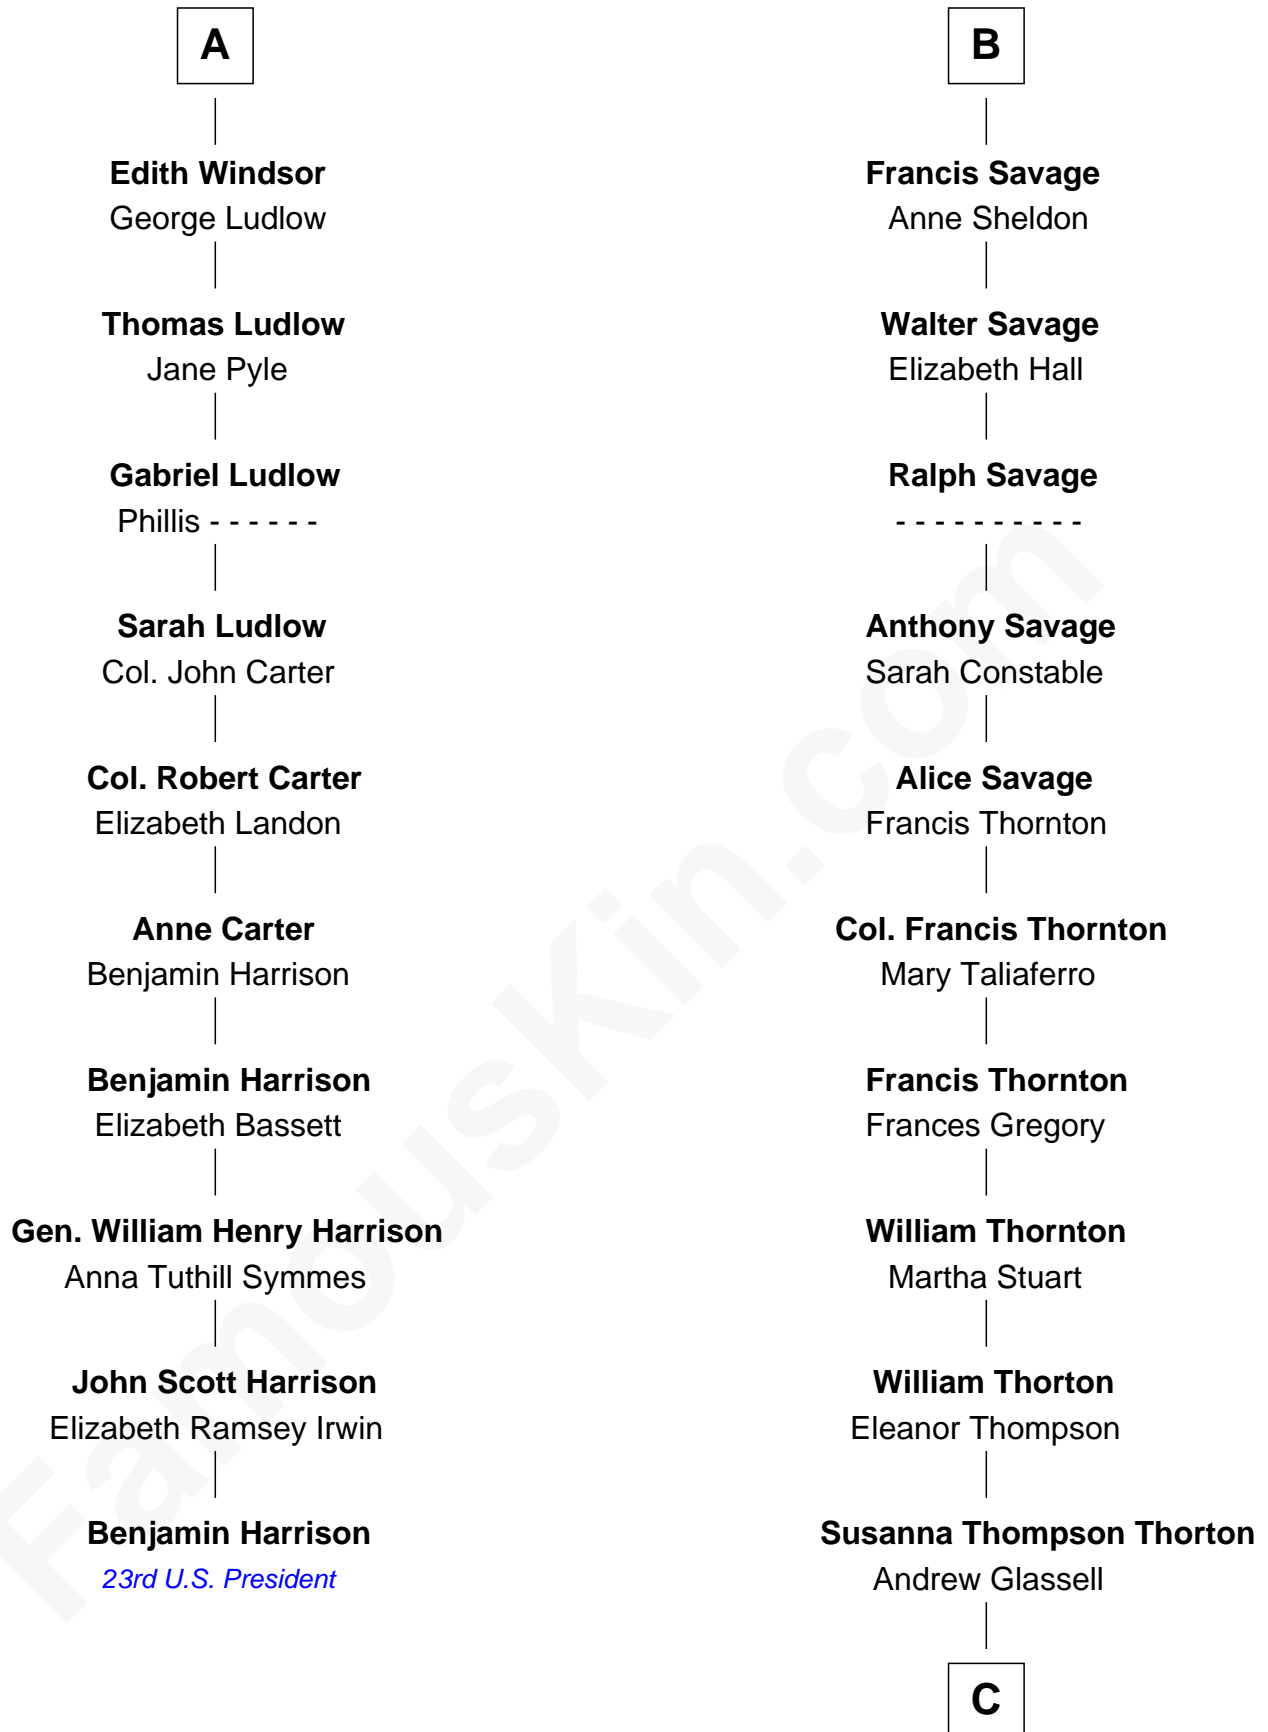

FamousKin.com
Relationship Chart of
Benjamin Harrison
23rd U.S. President

16th cousin 3 times removed of
General George S. Patton
U.S. Army - World War II

C

—
Susan Thornton Glassell

George Smith Patton

—
George Smith Patton

Ruth Wilson

—
General George S. Patton

U.S. Army - World War II

FamousKin.com