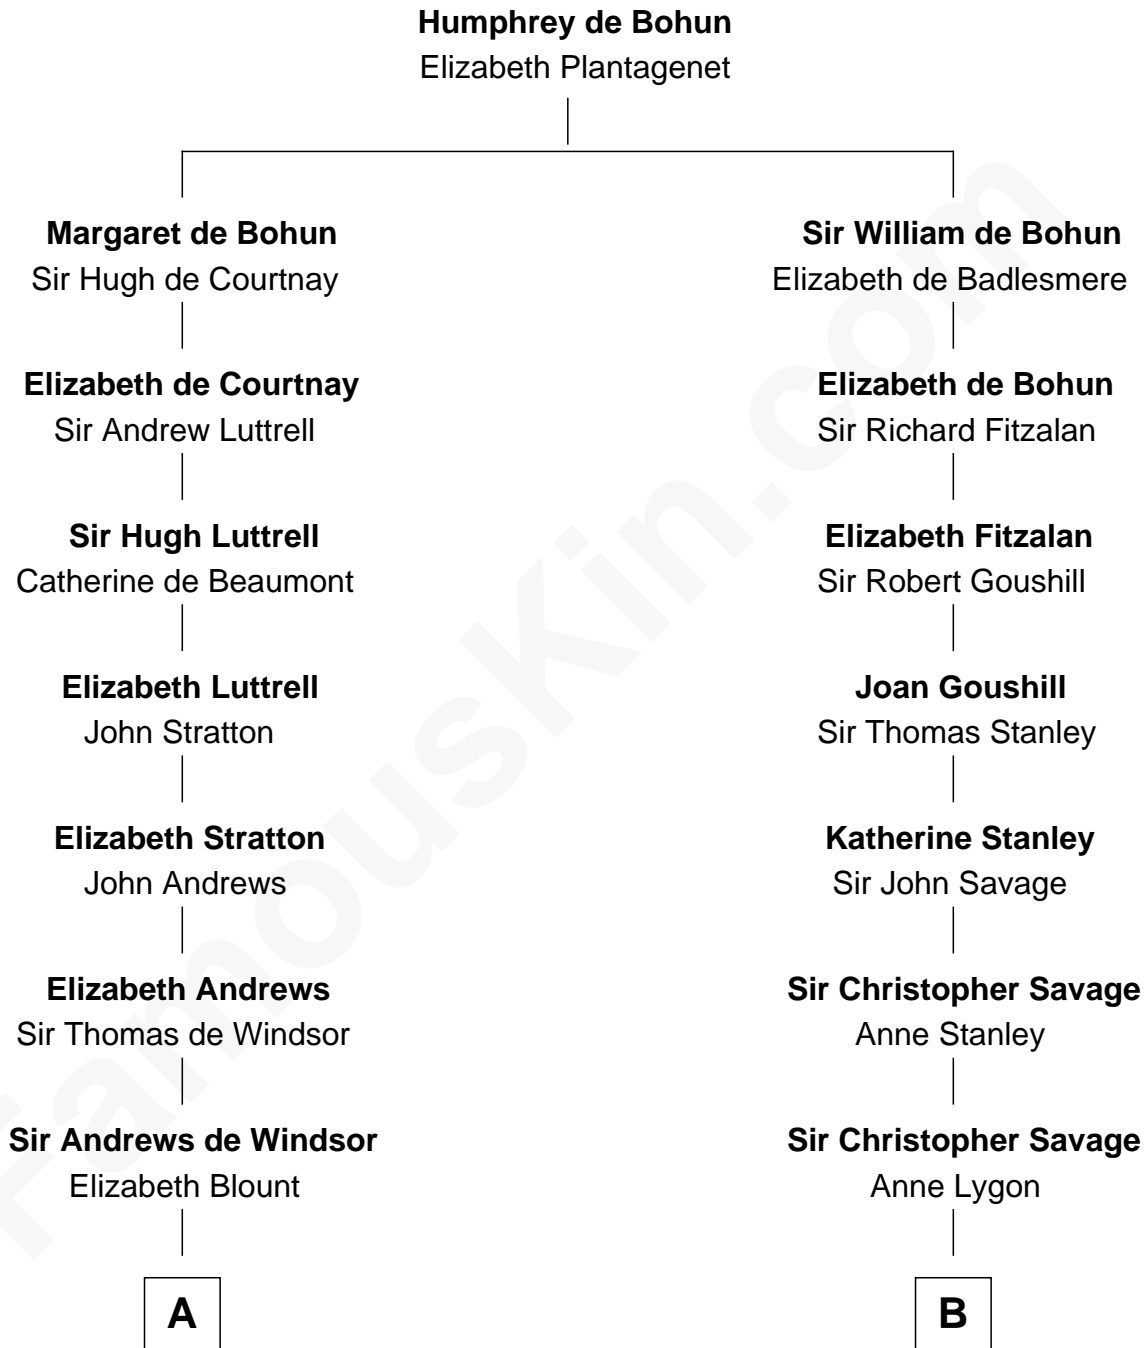

FamousKin.com
Relationship Chart of
Benjamin Harrison
23rd U.S. President

16th cousin 3 times removed of
General George S. Patton
U.S. Army - World War II

C

—
Susan Thornton Glassell

George Smith Patton

—
George Smith Patton

Ruth Wilson

—
General George S. Patton

U.S. Army - World War II

FamousKin.com