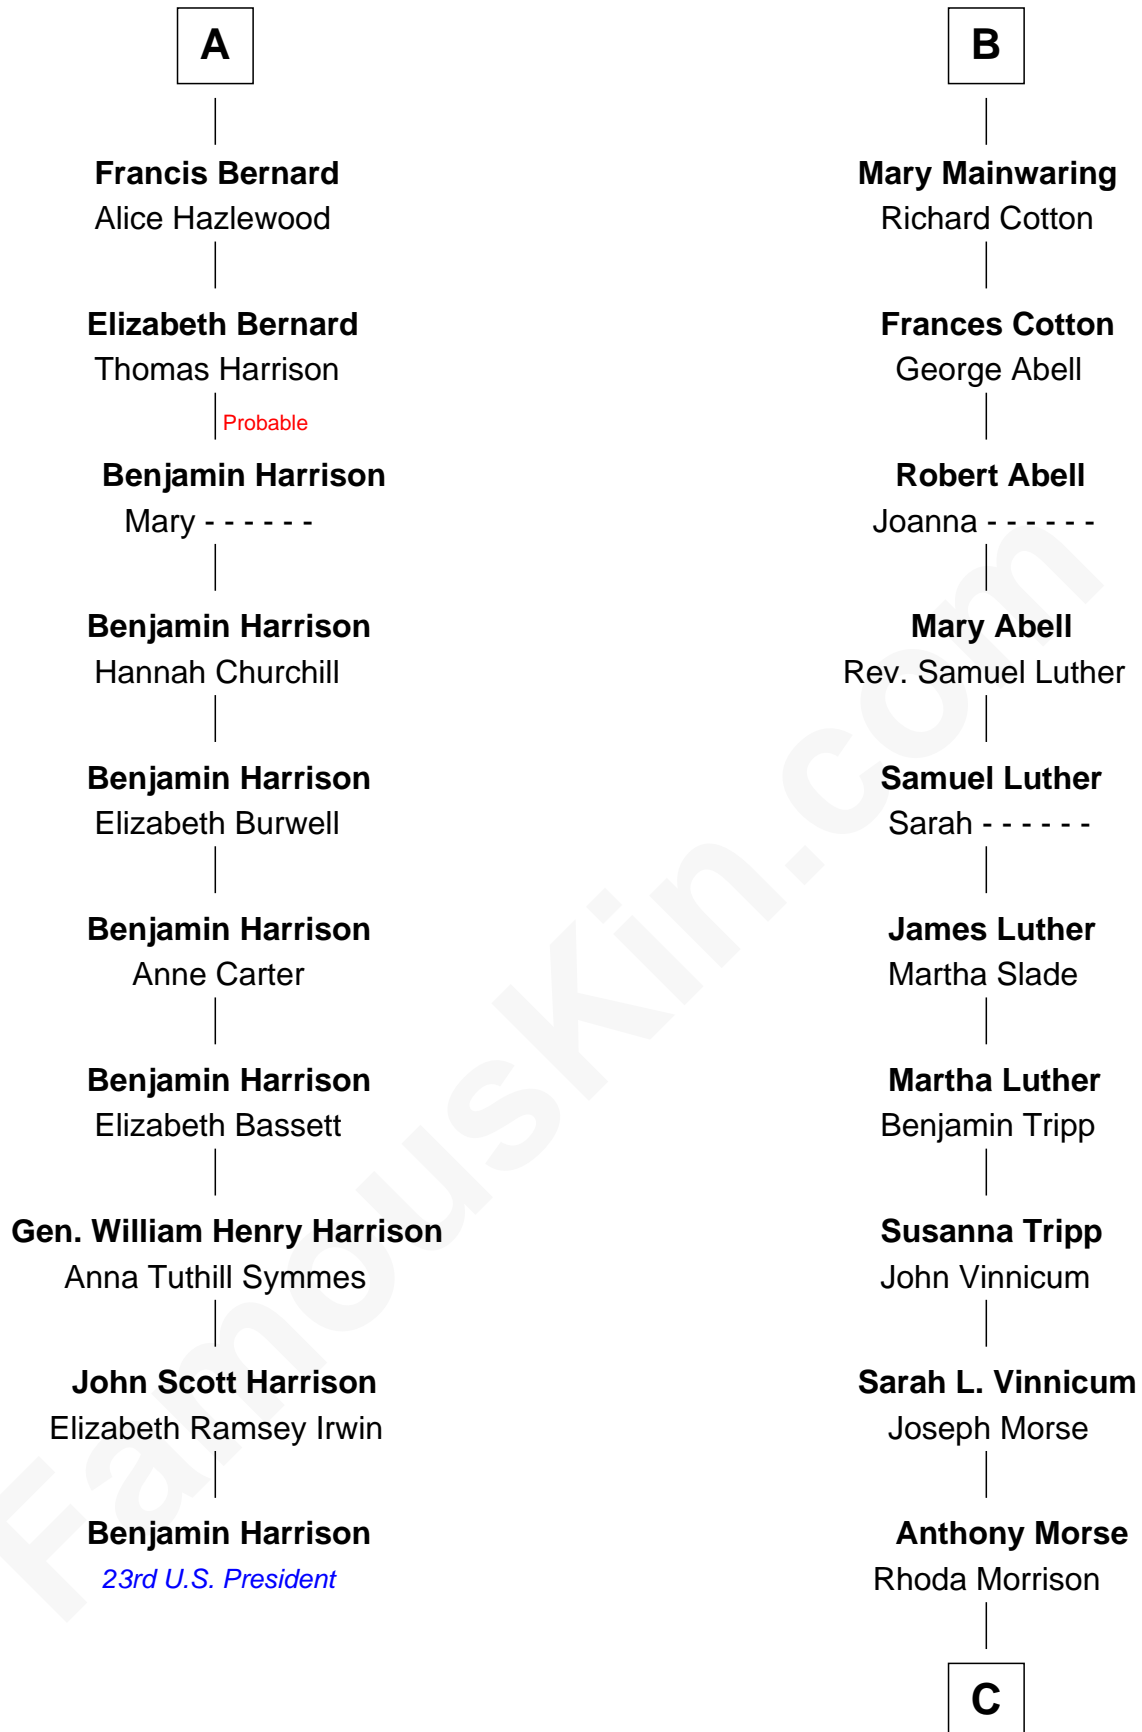

**FamousKin.com**  
**Relationship Chart of**  
**Benjamin Harrison**  
*23rd U.S. President*

16th cousin 2 times removed of

**Lizzie Borden**  
*Accused Murderess*

**Sir Thomas de Beauchamp**  
 Katherine de Mortimer

**Philippa de Beauchamp**  
 Sir Hugh de Stafford

**Margaret de Stafford**  
 Sir Ralph Neville

**Margaret de Neville**  
 Sir Richard Scrope

**Sir Henry le Scrope**  
 Elizabeth le Scrope

**Margaret Scrope**  
 John Bernard

**John Bernard**  
 Margaret Daundelyn

**John Bernard**  
 Cecily Muscote

**A**

**Sir William Beauchamp**  
 Joan Fitzalan

**Joan Beauchamp**  
 James Butler

**Elizabeth Butler**  
 John Talbot

**Ann Talbot**  
 Sir Henry Vernon

**Elizabeth Vernon**  
 Sir Robert Corbet

**Dorothy Corbet**  
 Sir Richard Mainwaring

**Sir Arthur Mainwaring**  
 Margaret Mainwaring

**B**

**C**

**Sarah Anthony Morse**  
Andrew Jackson Borden

**Lizzie Borden**  
*Accused Murderess*