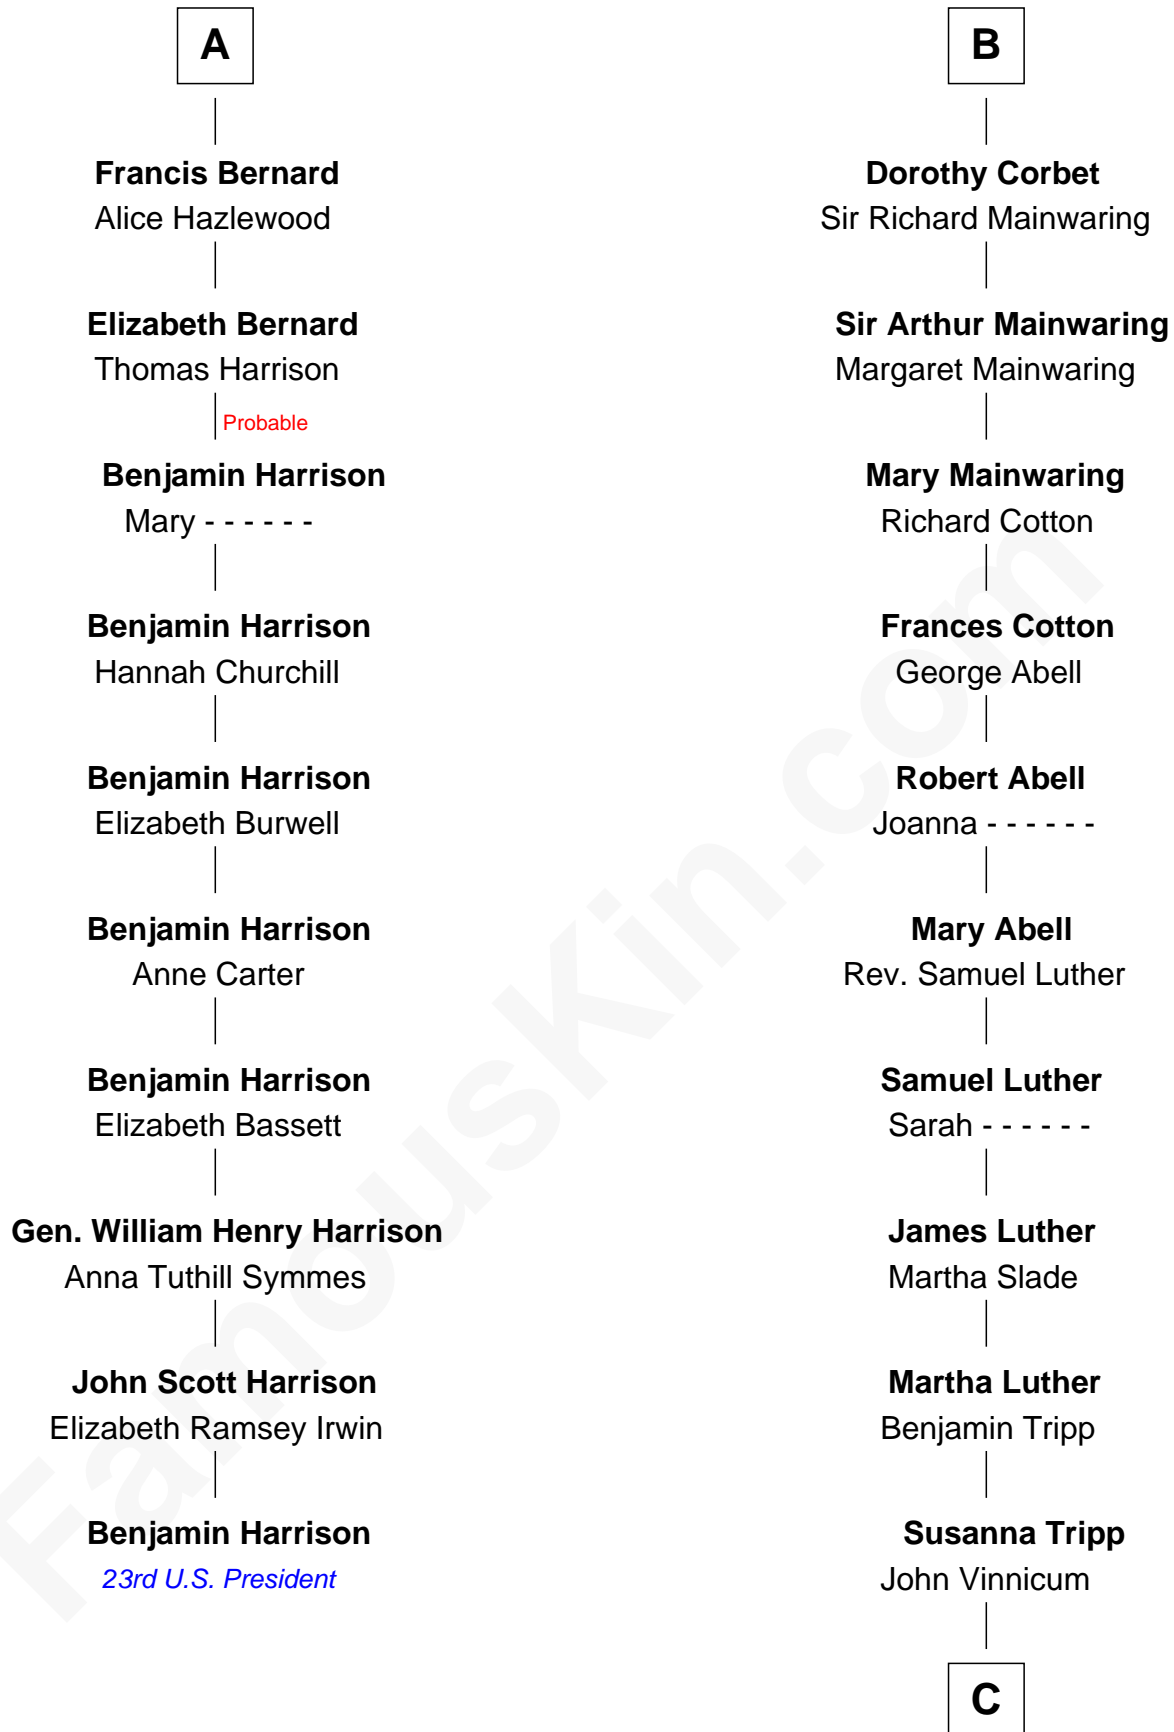

**FamousKin.com**  
**Relationship Chart of**  
**Benjamin Harrison**  
*23rd U.S. President*

16th cousin 4 times removed of

**Lizzie Borden**  
*Accused Murderess*

**Ralph de Stafford**  
 Margaret de Audley

**C**

—  
**Sarah L. Vinnicum**

Joseph Morse

—  
**Anthony Morse**

Rhoda Morrison

—  
**Sarah Anthony Morse**

Andrew Jackson Borden

—  
**Lizzie Borden**

*Accused Murderess*

FamousKin.com