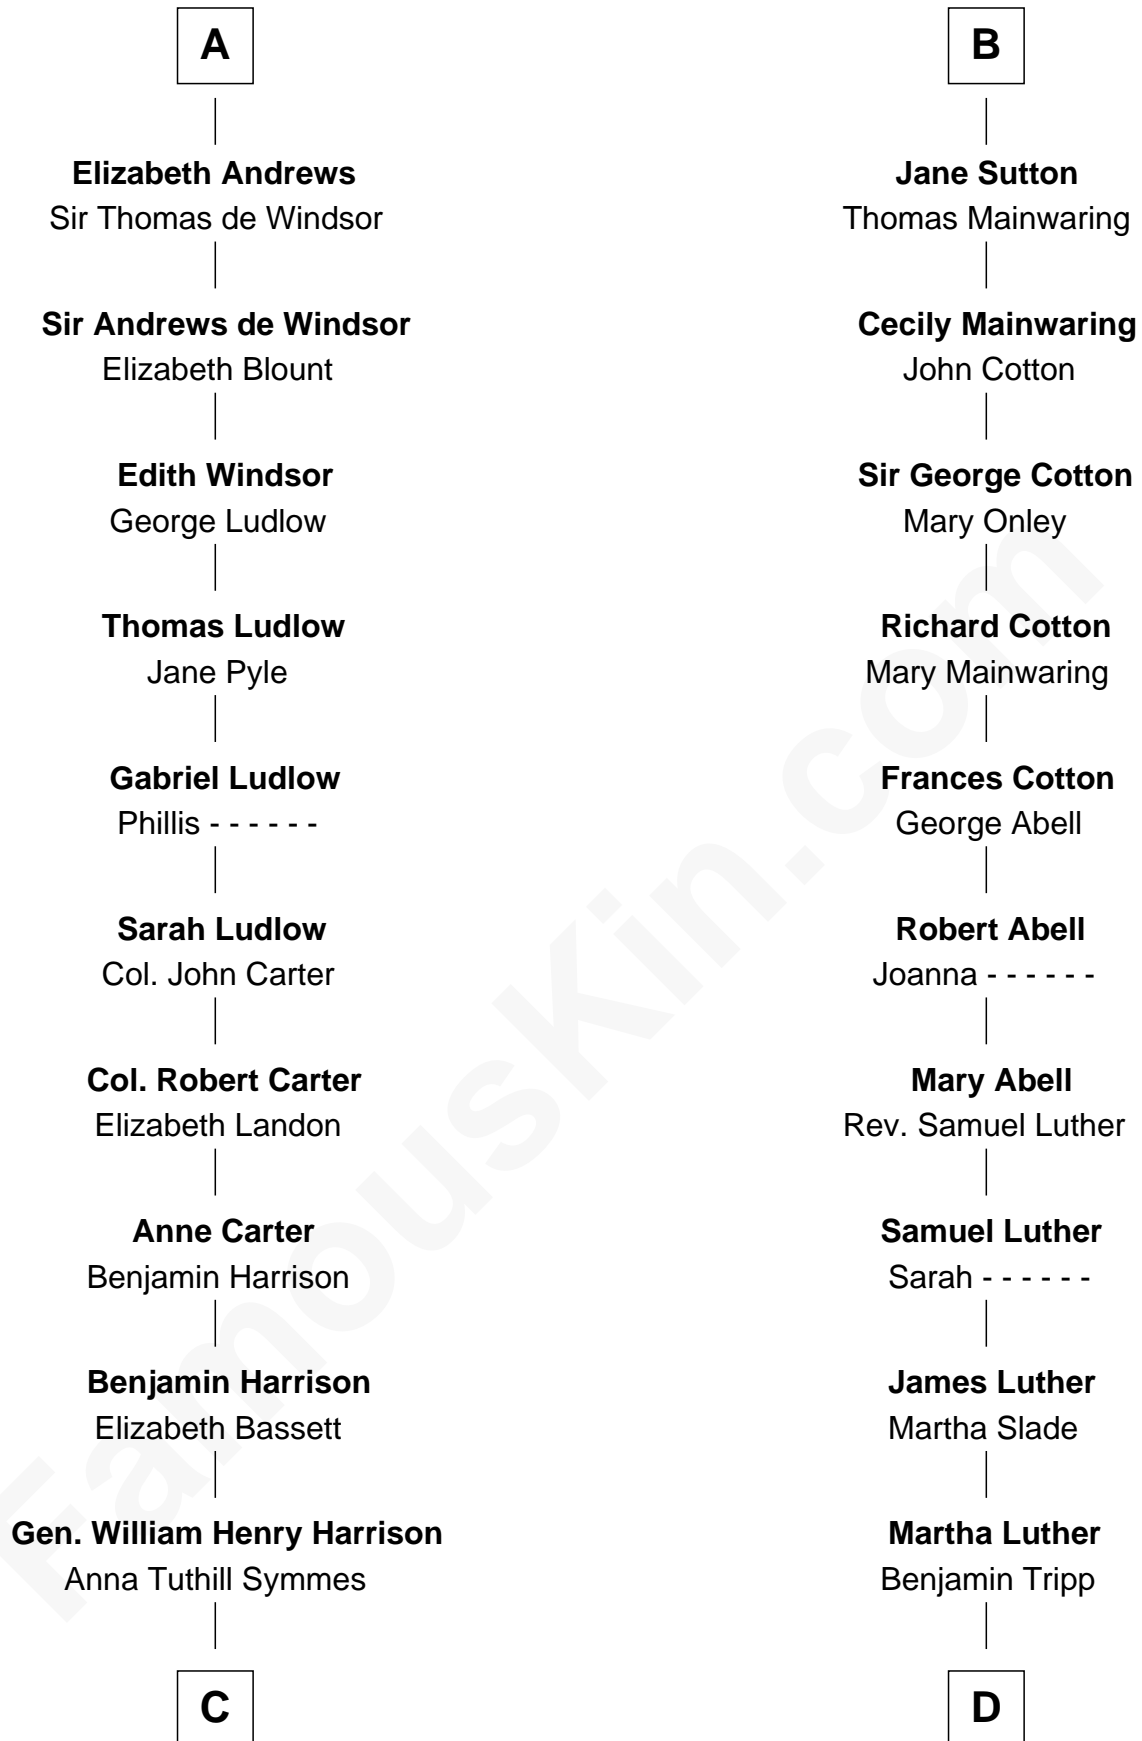

FamousKin.com
Relationship Chart of
Benjamin Harrison
23rd U.S. President

18th cousin 3 times removed of

Lizzie Borden
Accused Murderess

Sir Hugh le Despencer
 Aveline Basset

C

John Scott Harrison
Elizabeth Ramsey Irwin

Benjamin Harrison
23rd U.S. President

D

Susanna Tripp
John Vinnicum

Sarah L. Vinnicum
Joseph Morse

Anthony Morse
Rhoda Morrison

Sarah Anthony Morse
Andrew Jackson Borden

Lizzie Borden
Accused Murderess