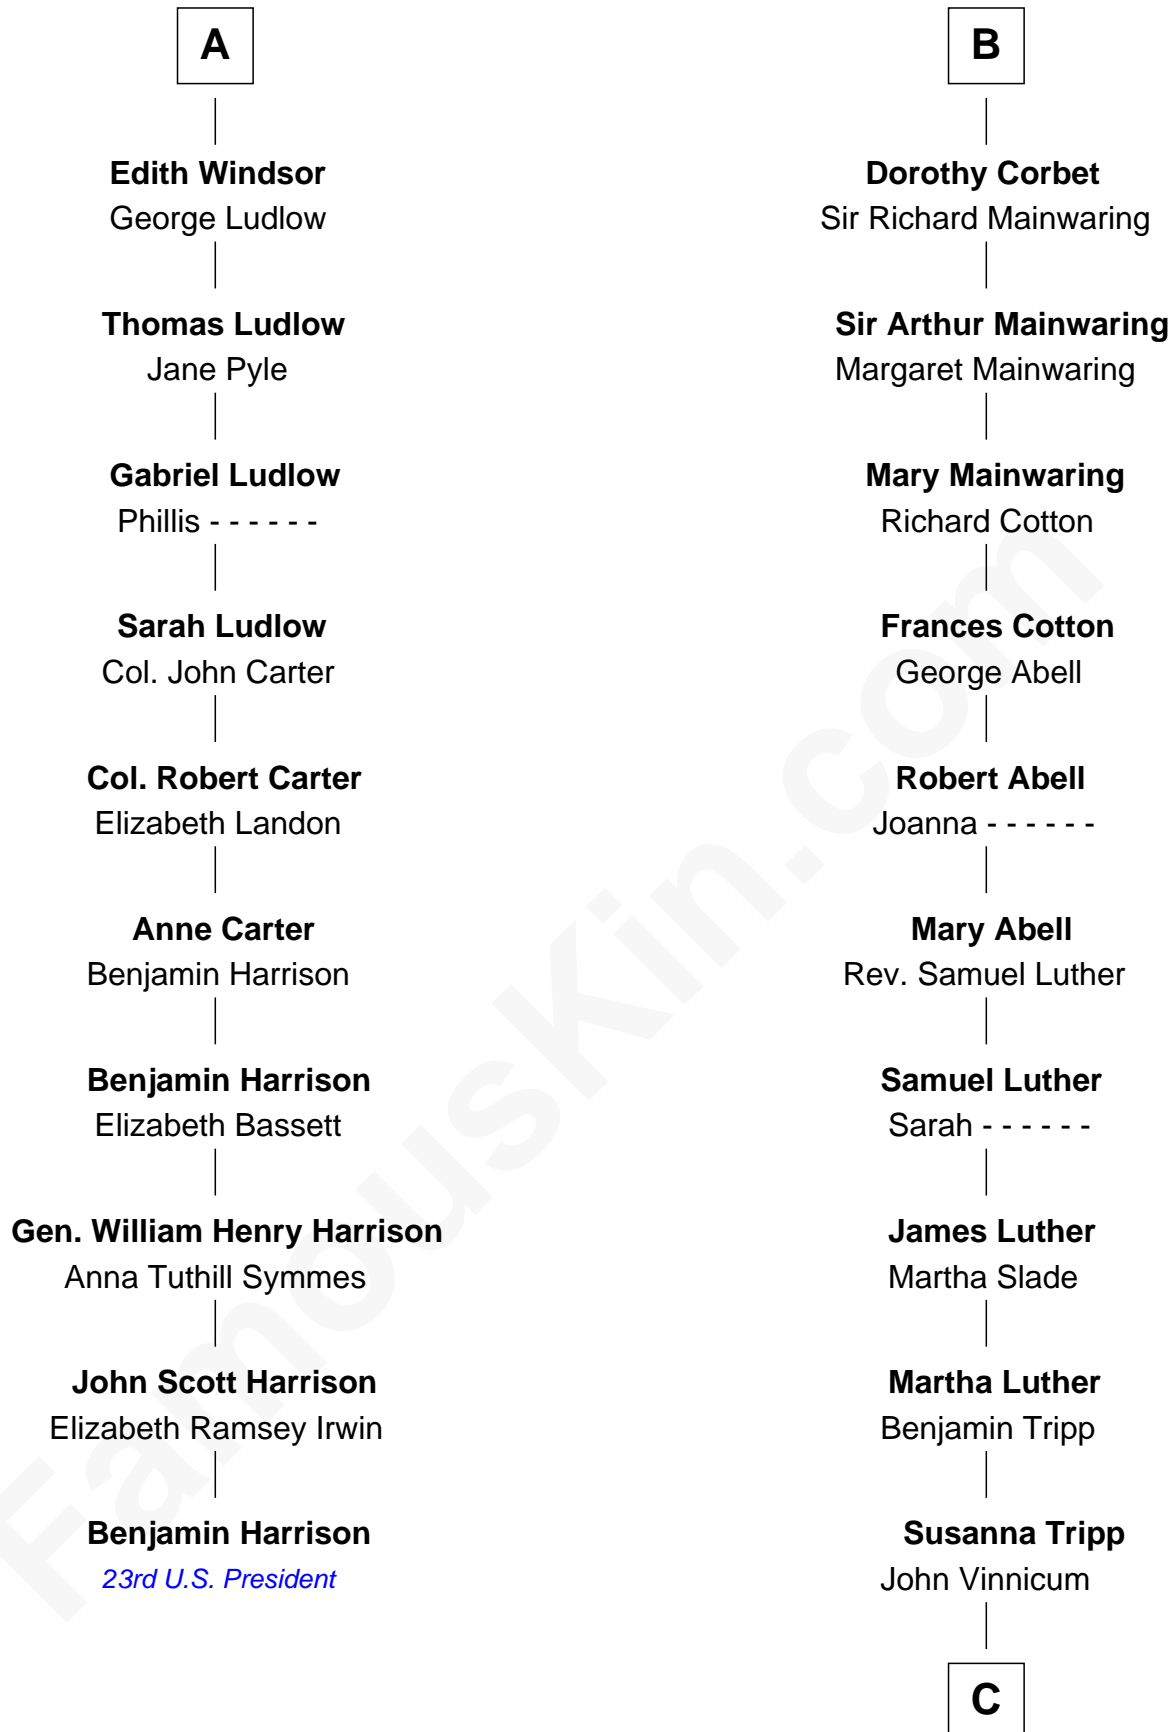

FamousKin.com
Relationship Chart of
Benjamin Harrison
23rd U.S. President

16th cousin 4 times removed of
Lizzie Borden
Accused Murderess

Humphrey de Bohun
 Elizabeth Plantagenet

C

—
Sarah L. Vinnicum

Joseph Morse

—
Anthony Morse

Rhoda Morrison

—
Sarah Anthony Morse

Andrew Jackson Borden

—
Lizzie Borden

Accused Murderess

FamousKin.com