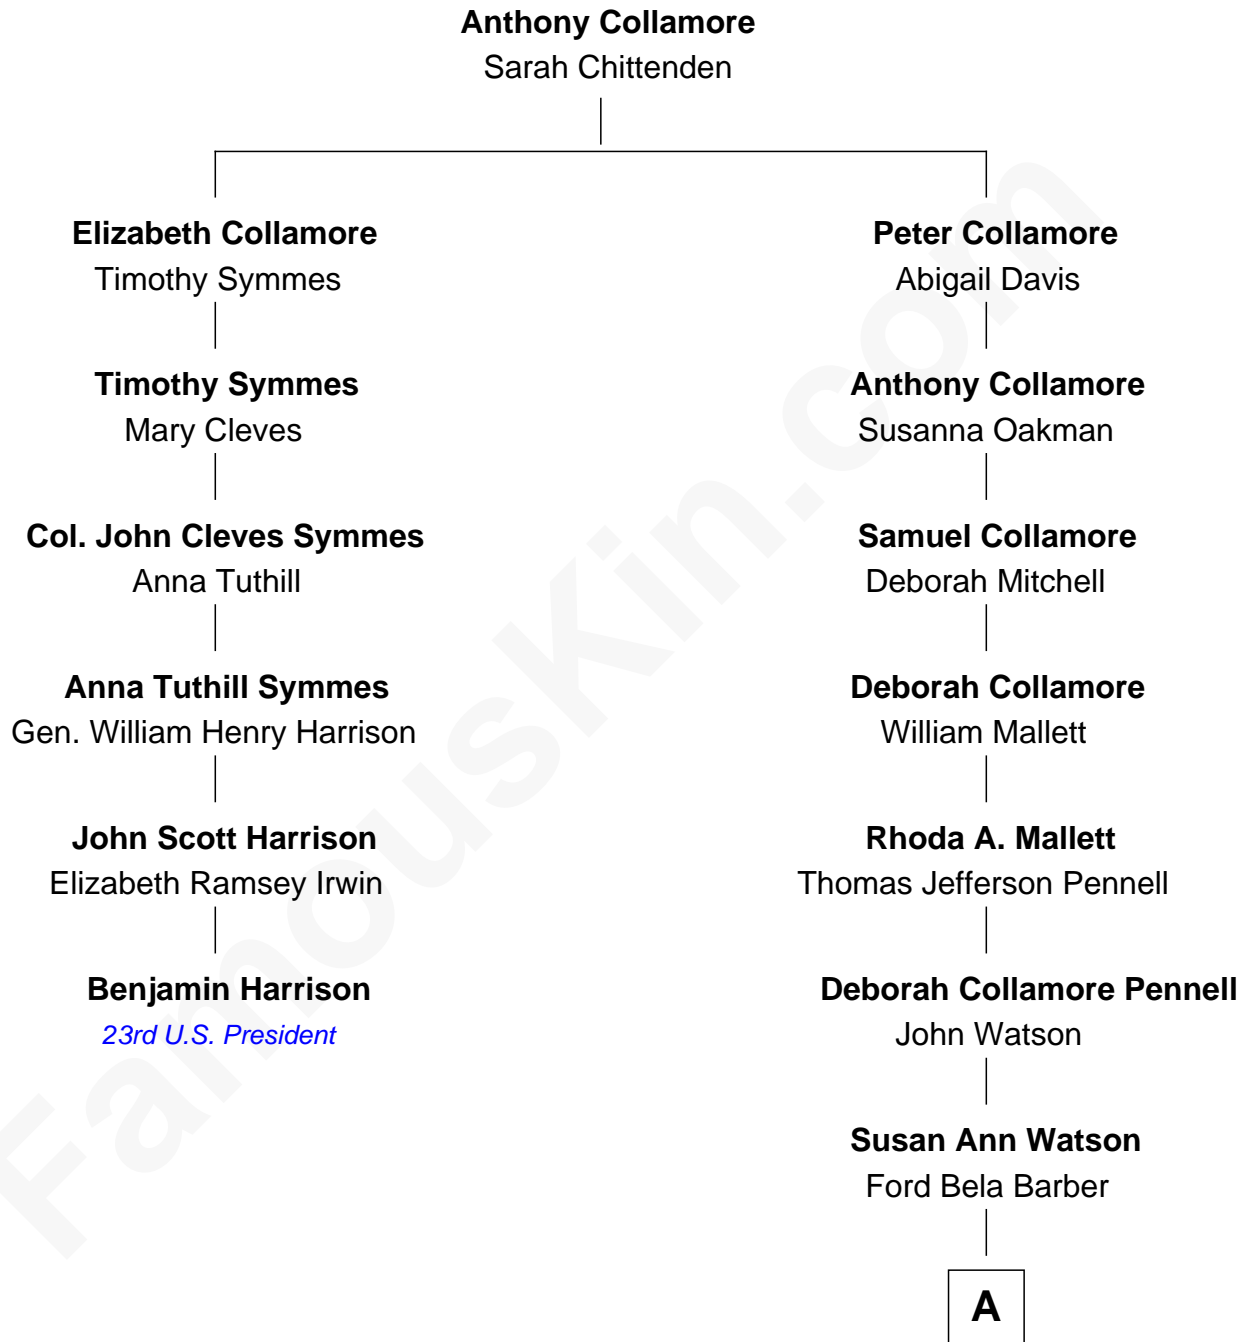

FamousKin.com
Relationship Chart of
Benjamin Harrison
23rd U.S. President

5th cousin 4 times removed of
Warren Buffett
Chairman & CEO, Berkshire Hathaway

A

Stella Frances Barber

John Ammon Stahl

Leila Stahl

Howard Homan Buffett

Warren Buffett

Chairman & CEO, Berkshire Hathaway

FamousKin.com