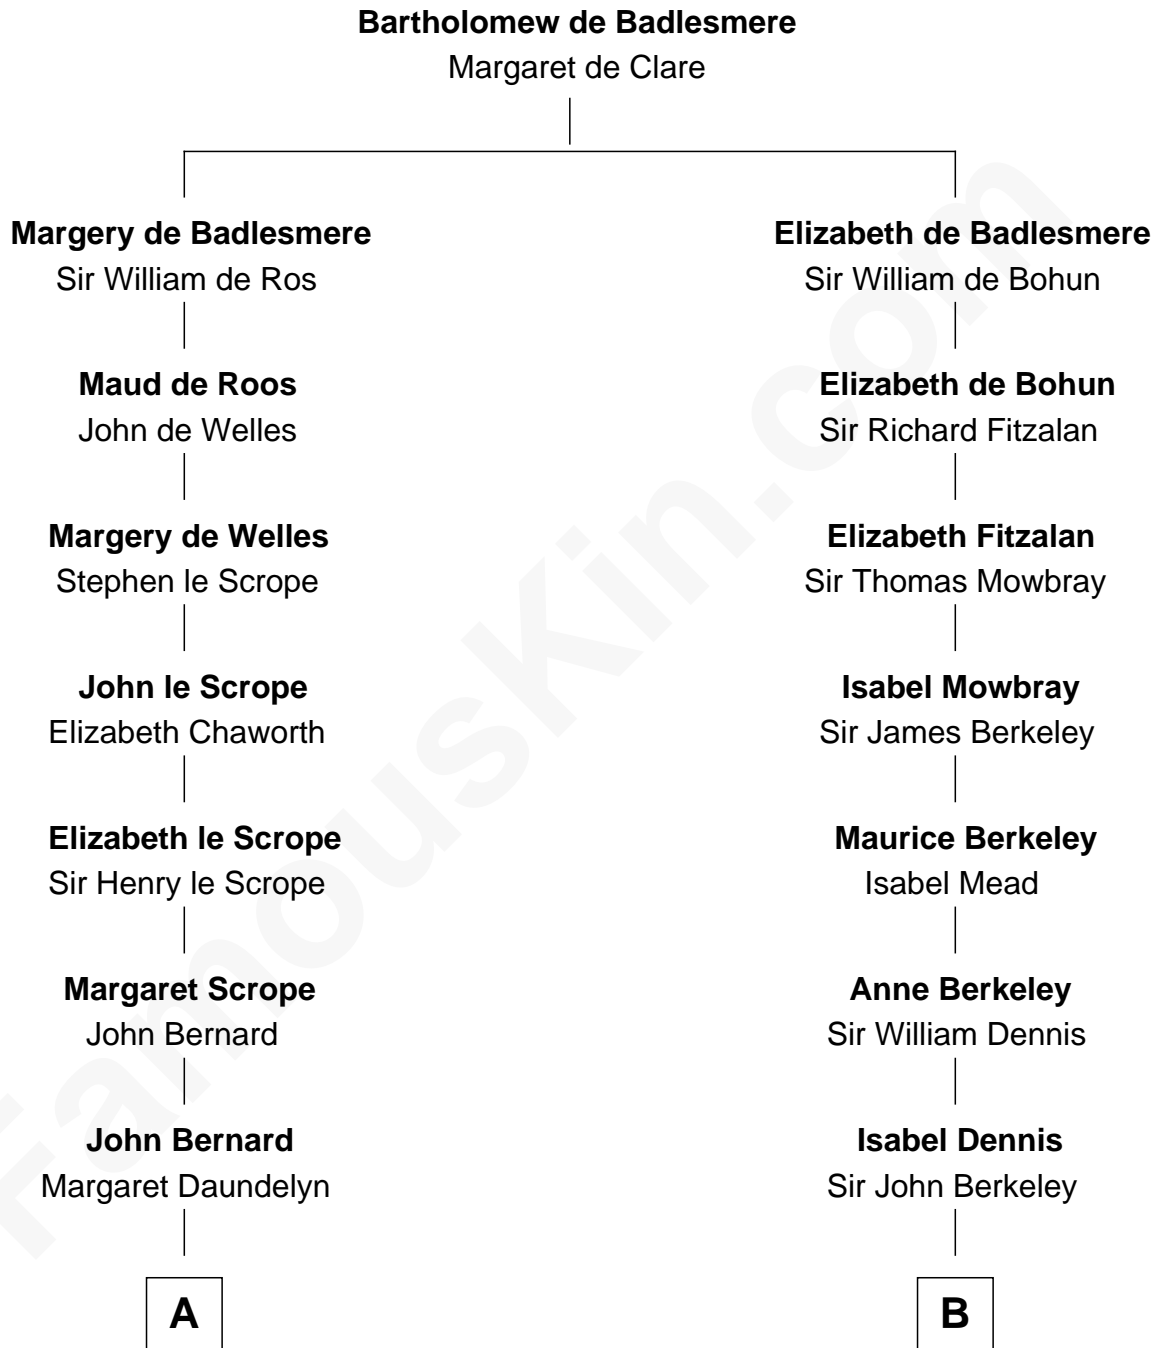

FamousKin.com
Relationship Chart of
Benjamin Harrison
23rd U.S. President

17th cousin 4 times removed of
Warren Buffett
Chairman & CEO, Berkshire Hathaway

C

Deborah Collamore Pennell

John Watson

Susan Ann Watson

Ford Bela Barber

Stella Frances Barber

John Ammon Stahl

Leila Stahl

Howard Homan Buffett

Warren Buffett

Chairman & CEO, Berkshire Hathaway

FamousKin.com