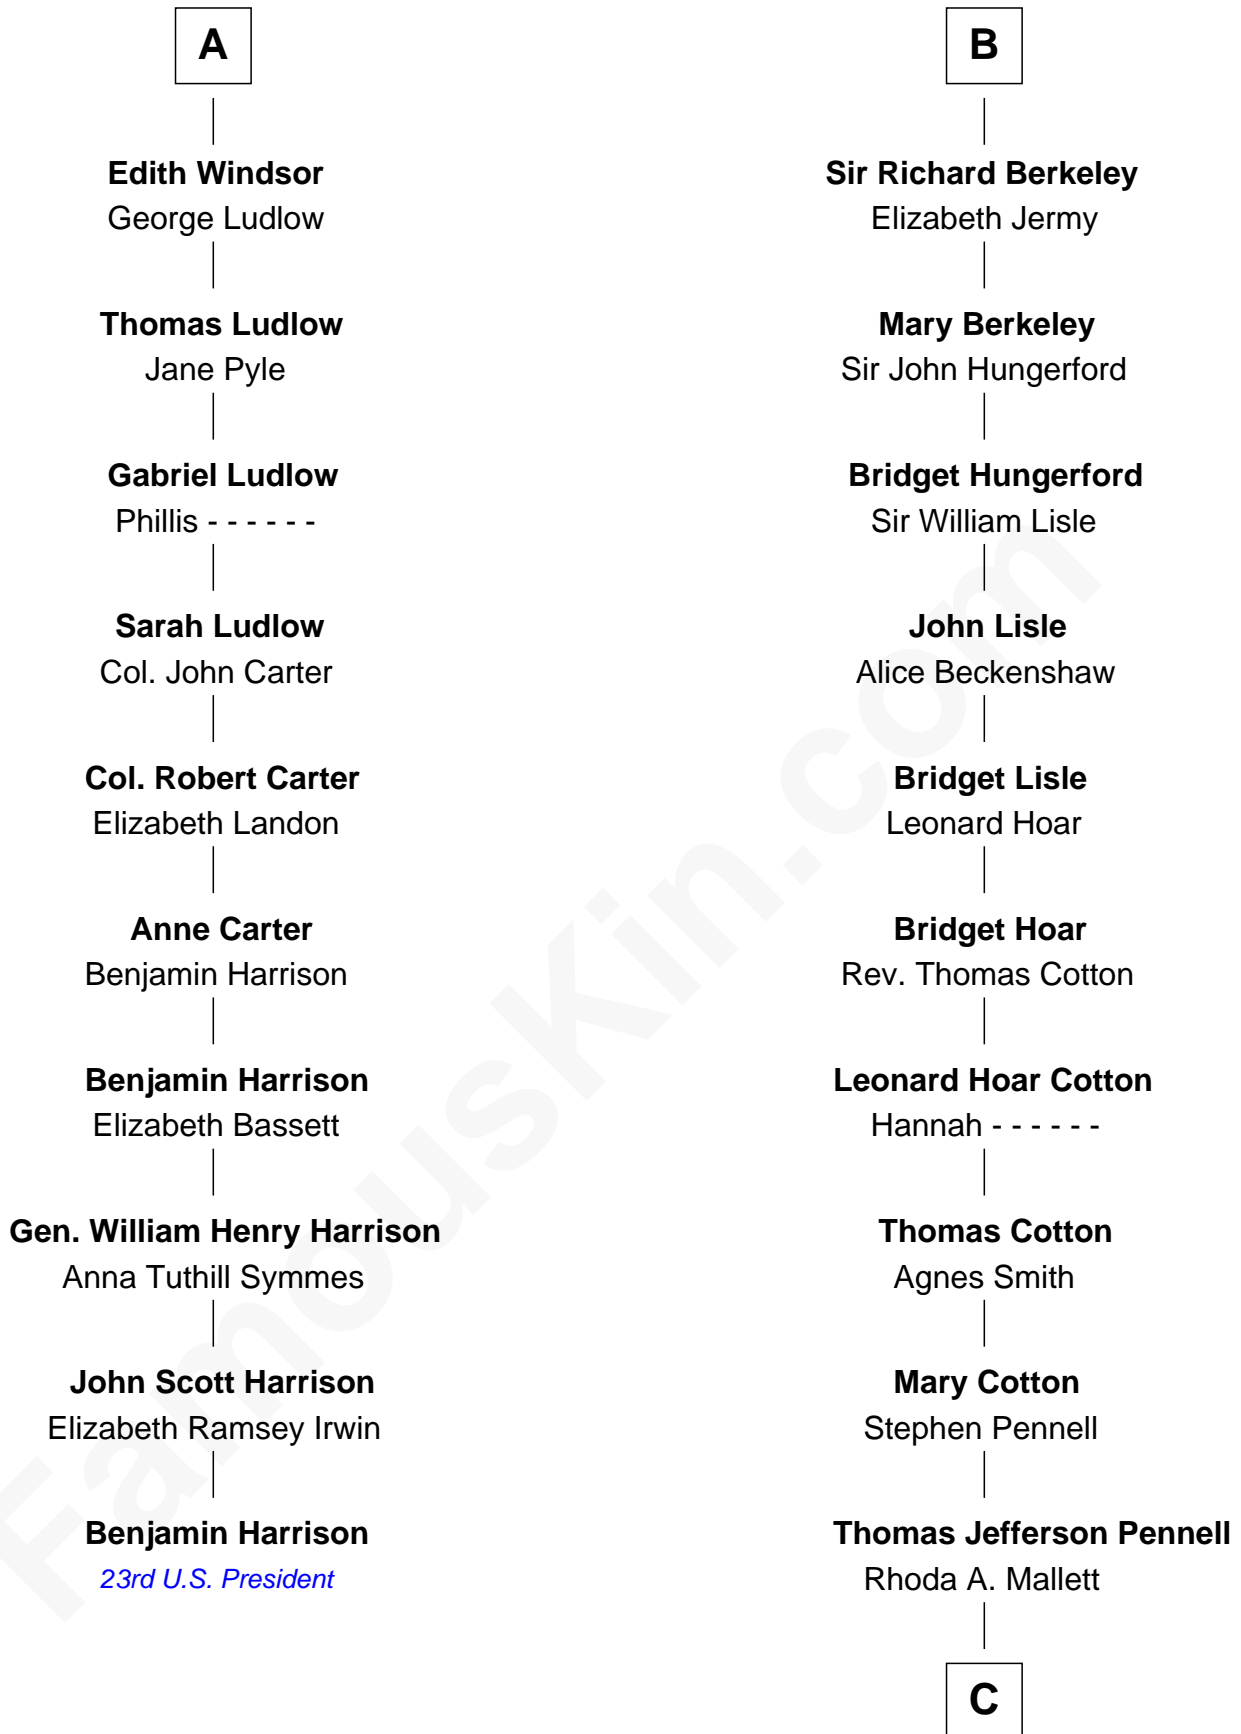

**FamousKin.com**  
**Relationship Chart of**  
**Benjamin Harrison**  
*23rd U.S. President*

**16th cousin 5 times removed of**  
**Warren Buffett**  
*Chairman & CEO, Berkshire Hathaway*

**C**

Deborah Collamore Pennell

John Watson

Susan Ann Watson

Ford Bela Barber

Stella Frances Barber

John Ammon Stahl

Leila Stahl

Howard Homan Buffett

Warren Buffett