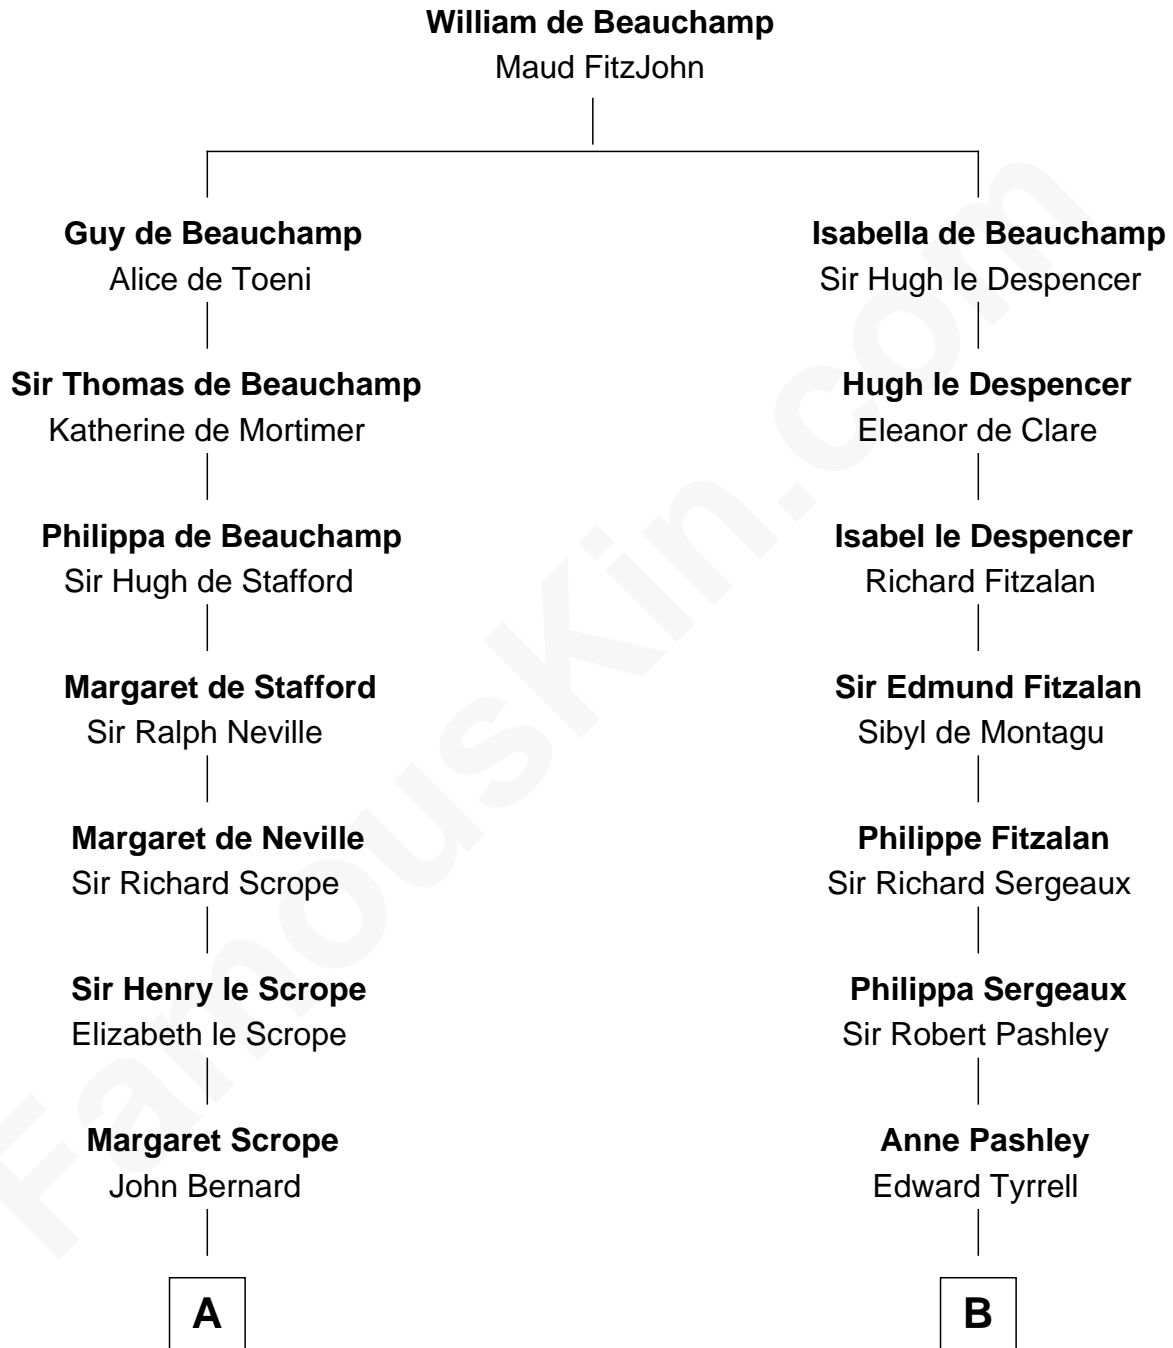

FamousKin.com
Relationship Chart of
Benjamin Harrison
23rd U.S. President

18th cousin 2 times removed of

Susan B. Anthony
Women's Rights Advocate

C

John Scott Harrison
Elizabeth Ramsey Irwin

Benjamin Harrison
23rd U.S. President

D

David Anthony
Judith Hicks

Humphrey Anthony
Hannah Lapham

Daniel Anthony
Lucy Read

Susan B. Anthony
Women's Rights Advocate

FamousKin.com